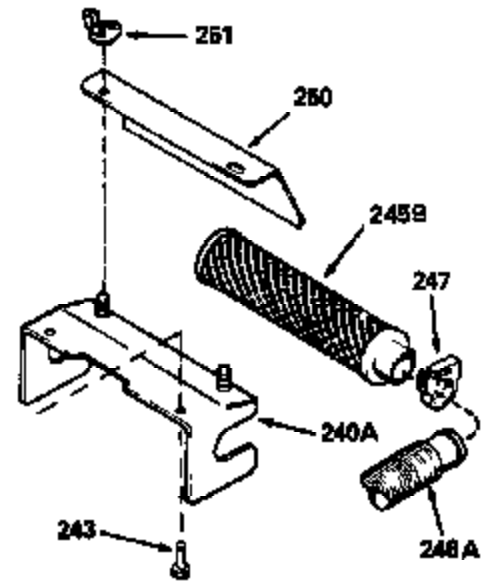

Ref #	Part Number	Qty	Description
19	31361		Spring, Extension
53	31745		Tang, Washer
54	31747		Washer, Flat
55	35667		Shaft, P.T.O.
56	31746		Left Hand Worm Gear
57	31749		Ring, Retaining
58	31744		Seal, Oil
59	31787		Washer, Flat
69	35261		* Gasket, Mounting flange
70A	35733A		Flange Ass'y. (Incl. 58, 72, 73, 75 & 80)
87	650492		Screw, 1/4-20 x 2-1/4"
182	6201		Screw, 1/4-28 x 7/8"
185	31384A		Pipe, Intake (Incl. 224)
186	34337		Link, Governor spring
209	30200		Screw, 10-24 x 9/16"
223	650451		Screw, 1/4-20 x 1"
241	35067		Collar, Air cleaner (Black)
245	35066		Filter, Air cleaner
246B	35435		Filter, Pre-Air (Use as required)
247A	35068		Clamp, Air cleaner
250B	35065		Air Cleaner Cover Ass'y.
255	35177		Cover, Speed control
256	650807		Screw, 10-32 x 7/16"