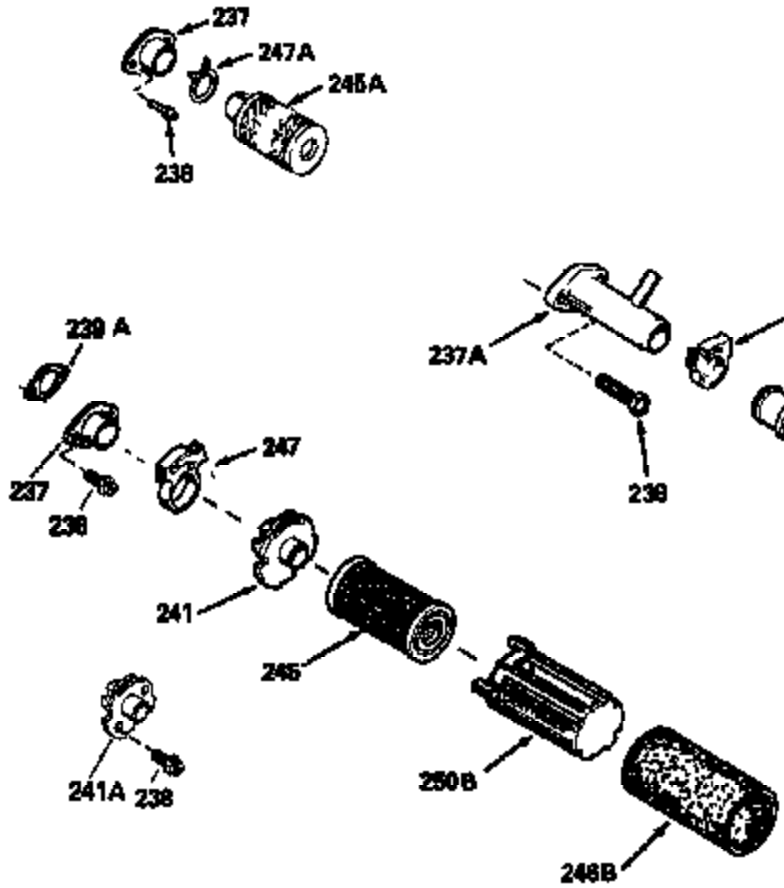

Ref #	Part Number	Qty	Description
19	31361		Spring, Extension
53	31745		Tang, Washer
54	31747		Washer, Flat
55	35667		Shaft, P.T.O.
56	31746		Left Hand Worm Gear
57	31749		Ring, Retaining
58	31744		Seal, Oil
59	31787		Washer, Flat
69	35261		* Gasket, Mounting flange
70A	35733A		Flange Ass'y. (Incl. 58, 72, 73, 75 & 80)
87	650492		Screw, 1/4-20 x 2-1/4"
182	6201		Screw, 1/4-28 x 7/8"
185	31384A		Pipe, Intake (Incl. 224)
186	34337		Link, Governor spring
209	30200		Screw, 10-24 x 9/16"
223	650451		Screw, 1/4-20 x 1"
241	35067		Collar, Air cleaner (Black)
245	35066		Filter, Air cleaner
246B	35435		Filter, Pre-Air (Use as required)
247A	35068		Clamp, Air cleaner
250B	35065		Air Cleaner Cover Ass'y.
255	35177		Cover, Speed control
256	650807		Screw, 10-32 x 7/16"