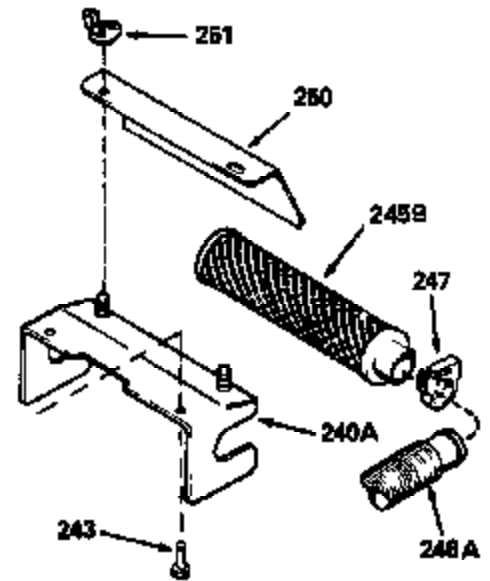

ILLUSTRATION SHOWS TYPICAL PARTS ONLY. ORDER BY PART NUMBER. PARTS NOT LISTED ARE SUPPLIED BY OEM.

Ref #	Part Number	Qty	Description
118	730194		Rope Guide Kit (Use as required with 34476 fuel tank)
238	650806		Screw, 10-32 x 5/8"
246C	35705		Filter, Pre-Air (Optional)
260B	35485		Housing, Blower
262	650831		Screw, 1/4-20 x 15/32"
287A	650735		Screw, 10-24 x 3/8" (Use as required)
287A			Pop Rivet, (3/16" Dia.)(Purchase locally)
287B	650884		Screw, 8-32 x 1/2"
298	28763		Screw, 10-32 x 35/64"
300B	34476		Fuel Tank (Incl. 292 & 301)
301	33032		Fuel Cap
327	35932		Plug, Starter
354	35025		Staple (Not used on all models)
357	34985		Rope Stop & Staple Ass'y. (Incl. 354)
390B	590621		Rewind Starter (Refer to Division 5, Section C, page 34 or Fiche 8, Grid G-9 for breakdown)

Ref #	Part Number	Qty	Description
19	31361		Spring, Extension
69	35261		* Gasket, Mounting flange
182	6201		Screw, 1/4-28 x 7/8"
185	31384A		Pipe, Intake (Incl. 224)
186	32653		Link, Governor spring
216	33086		Lever, Speed adjusting
223	650451		Screw, 1/4-20 x 1"
238	650806		Screw, 10-32 x 5/8"
246B	35435		Filter, Pre-Air (Use as required)