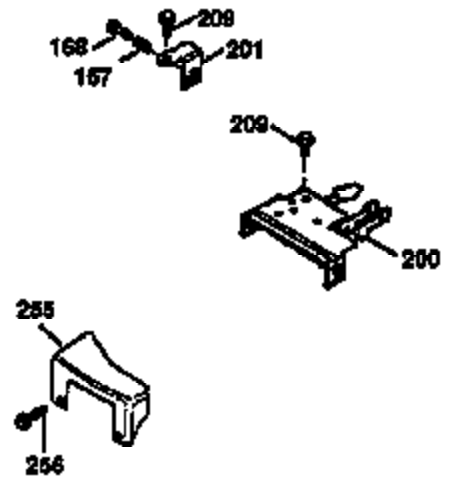

ILLUSTRATION SHOWS TYPICAL PARTS ONLY. ORDER BY PART NUMBER. PARTS NOT LISTED ARE SUPPLIED BY OEM.

Ref #	Part Number	Qty	Description
19	31361	1	Extension Spring
69	35261	1	* Mounting Flange Gasket
70	34311D	1	Mounting Flange (Incl. 72 thru 83)
90	611112	1	Flywheel
182	6201	2	Screw, 1/4-28 x 7/8"
185	31384A	1	Intake Pipe (Incl. 224)
186	32653	1	Governor Link
216	33086	1	R.P.M. Adjusting Lever
223	650451	2	Screw, 1/4-20 x 1"
245	34340	1	Air Cleaner Filter
250	34341B	1	Air Cleaner Cover
275	35708	1	Muffler (Incl. 277)
277	650795	2	Screw, 1/4-20 x 2-1/4"
284A	650760	1	Screw, 8-32 x 3/8"
284	32431	1	Muffler Deflector
354	35025	1	Staple