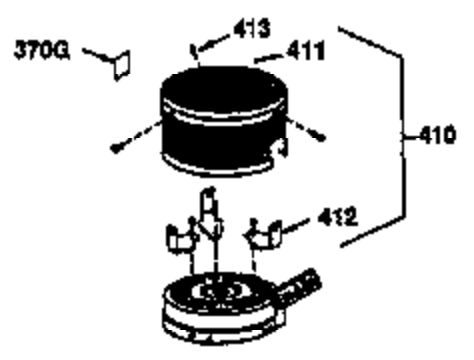

ILLUSTRATION SHOWS TYPICAL PARTS ONLY. ORDER BY PART NUMBER. PARTS NOT LISTED ARE SUPPLIED BY OEM.

Ref #	Part Number	Qty	Description
19	31361	1	Extension Spring
69	35261	1	* Mounting Flange Gasket
70	34311D	1	Mounting Flange (Incl. 72 thru 83)
90	611112	1	Flywheel
182	6201	2	Screw, 1/4-28 x 7/8"
185	31384A	1	Intake Pipe (Incl. 224)
186	32653	1	Governor Link
216	33086	1	R.P.M. Adjusting Lever
223	650451	2	Screw, 1/4-20 x 1"
245	34340	1	Air Cleaner Filter
250	34341B	1	Air Cleaner Cover
275	35708	1	Muffler (Incl. 277)
277	650795	2	Screw, 1/4-20 x 2-1/4"
284A	650760	1	Screw, 8-32 x 3/8"
284	32431	1	Muffler Deflector
354	35025	1	Staple