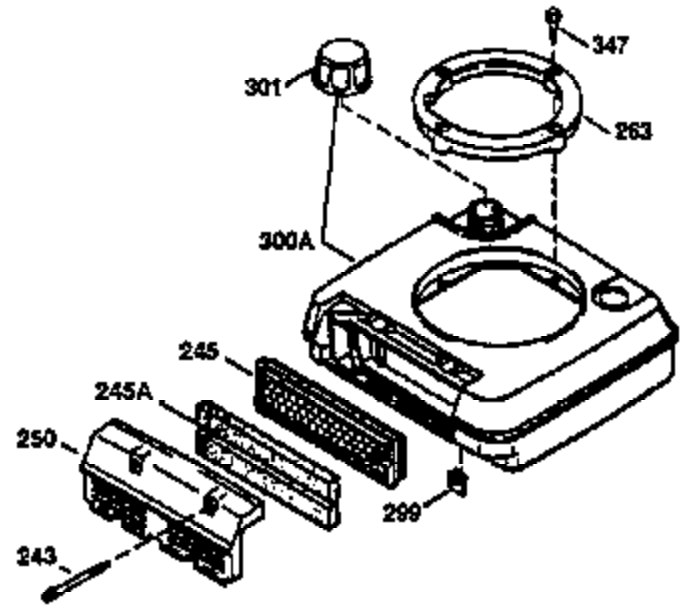

ILLUSTRATION SHOWS TYPICAL PARTS ONLY, ORDER BY PART NUMBER. PARTS NOT LISTED ARE SUPPLIED BY OEM.

Ref #	Part Number	Qty	Description
239	34338	1	* Air Cleaner Gasket
243	650806	2	Screw, 10-32 x 5/8"
245	34340	1	Air Cleaner Filter
250	34341B	1	Air Cleaner Cover
260	35484	1	Blower Housing
287	650926	2	Screw, 8-32 x 21/64"
298	28763	3	Screw, 10-32 x 35/64"
300	34476A	1	Fuel Tank (Incl. 292 & 301)
301	35355	1	Fuel Cap
354	35025	1	Staple
370	36260	1	Primer Decal
390	590686	1	Rewind Starter