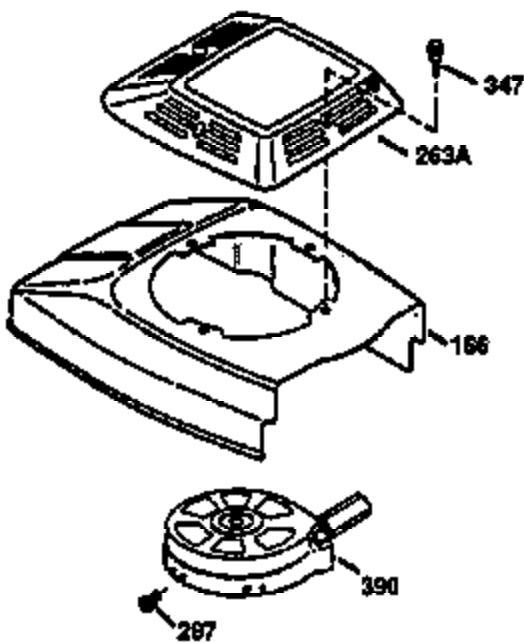

ILLUSTRATION SHOWS TYPICAL PARTS ONLY, ORDER BY PART NUMBER. PARTS NOT LISTED ARE SUPPLIED BY OEM.

Ref #	Part Number	Qty	Description
239	34338	1	* Air Cleaner Gasket
243	650806	2	Screw, 10-32 x 5/8"
245	34340	1	Air Cleaner Filter
250	34341B	1	Air Cleaner Cover
260	35484	1	Blower Housing
287	650926	2	Screw, 8-32 x 21/64"
298	28763	3	Screw, 10-32 x 35/64"
300	34476A	1	Fuel Tank (Incl. 292 & 301)
301	35355	1	Fuel Cap
354	35025	1	Staple
370	36260	1	Primer Decal
390	590686	1	Rewind Starter