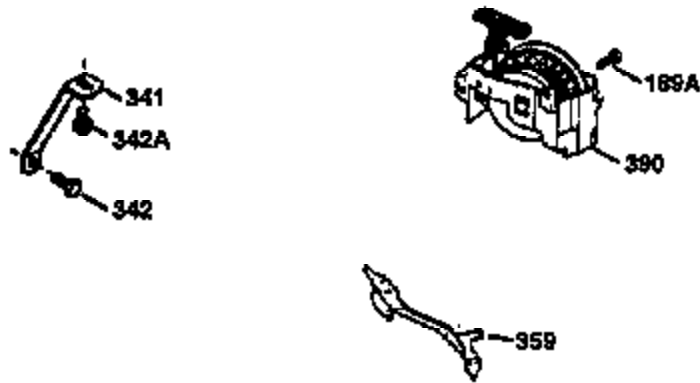

ILLUSTRATION SHOWS TYPICAL PARTS ONLY, ORDER BY PART NUMBER. PARTS NOT LISTED ARE SUPPLIED BY OEM.

Ref #	Part Number	Qty	Description
239	34338	1	* Air Cleaner Gasket
243	650806	2	Screw, 10-32 x 5/8"
245	34340	1	Air Cleaner Filter
250	34341B	1	Air Cleaner Cover
260	35484	1	Blower Housing
287	650926	2	Screw, 8-32 x 21/64"
298	28763	3	Screw, 10-32 x 35/64"
300	34476A	1	Fuel Tank (Incl. 292 & 301)
301	35355	1	Fuel Cap
354	35025	1	Staple
370	36260	1	Primer Decal
390	590686	1	Rewind Starter