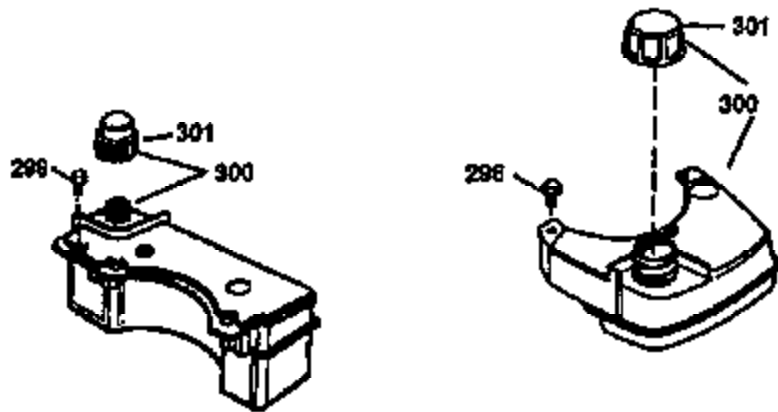

ILLUSTRATION SHOWS TYPICAL PARTS ONLY, ORDER BY PART NUMBER. PARTS NOT LISTED ARE SUPPLIED BY OEM.

Ref #	Part Number	Qty	Description
239	34338	1	* Air Cleaner Gasket
243	650806	2	Screw, 10-32 x 5/8"
245	34340	1	Air Cleaner Filter
250	34341B	1	Air Cleaner Cover
260	35484	1	Blower Housing
287	650926	2	Screw, 8-32 x 21/64"
298	28763	3	Screw, 10-32 x 35/64"
300	34476A	1	Fuel Tank (Incl. 292 & 301)
301	35355	1	Fuel Cap
354	35025	1	Staple
370	36260	1	Primer Decal
390	590686	1	Rewind Starter