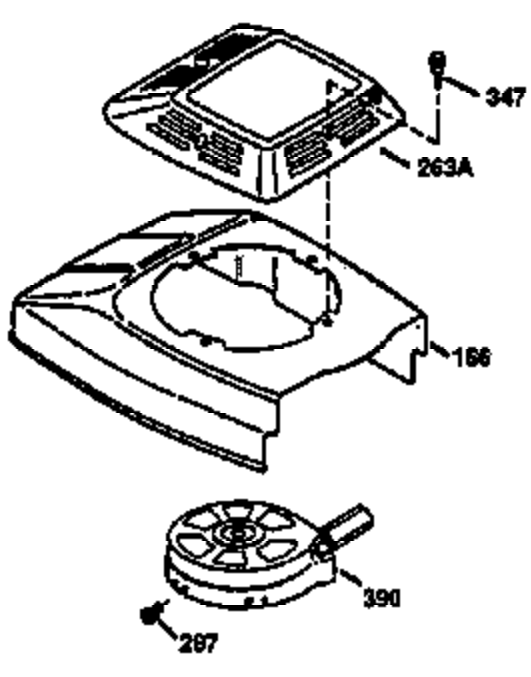

ILLUSTRATION SHOWS TYPICAL PARTS ONLY, ORDER BY PART NUMBER. PARTS NOT LISTED ARE SUPPLIED BY OEM.

Ref #	Part Number	Qty	Description
238	650806	2	Screw, 10-32 x 5/8"
239	34338	1	* Air Cleaner Gasket
245	34340	1	Air Cleaner Filter
250	34341B	1	Air Cleaner Cover
260	35484	1	Blower Housing
287	650926	2	Screw, 8-32 x 21/64"
298	28763	3	Screw, 10-32 x 35/64"
300	34476A	1	Fuel Tank (Incl. 292 & 301)
301	33032	1	Fuel Cap
354	35025	1	Staple
370	36260	1	Primer Decal
390	590694	1	Rewind Starter (NOTE: This engine could have been built with 590686 starter. Refer to the design of the air intake louvers for part identification. Individual starter parts do not interchange.)