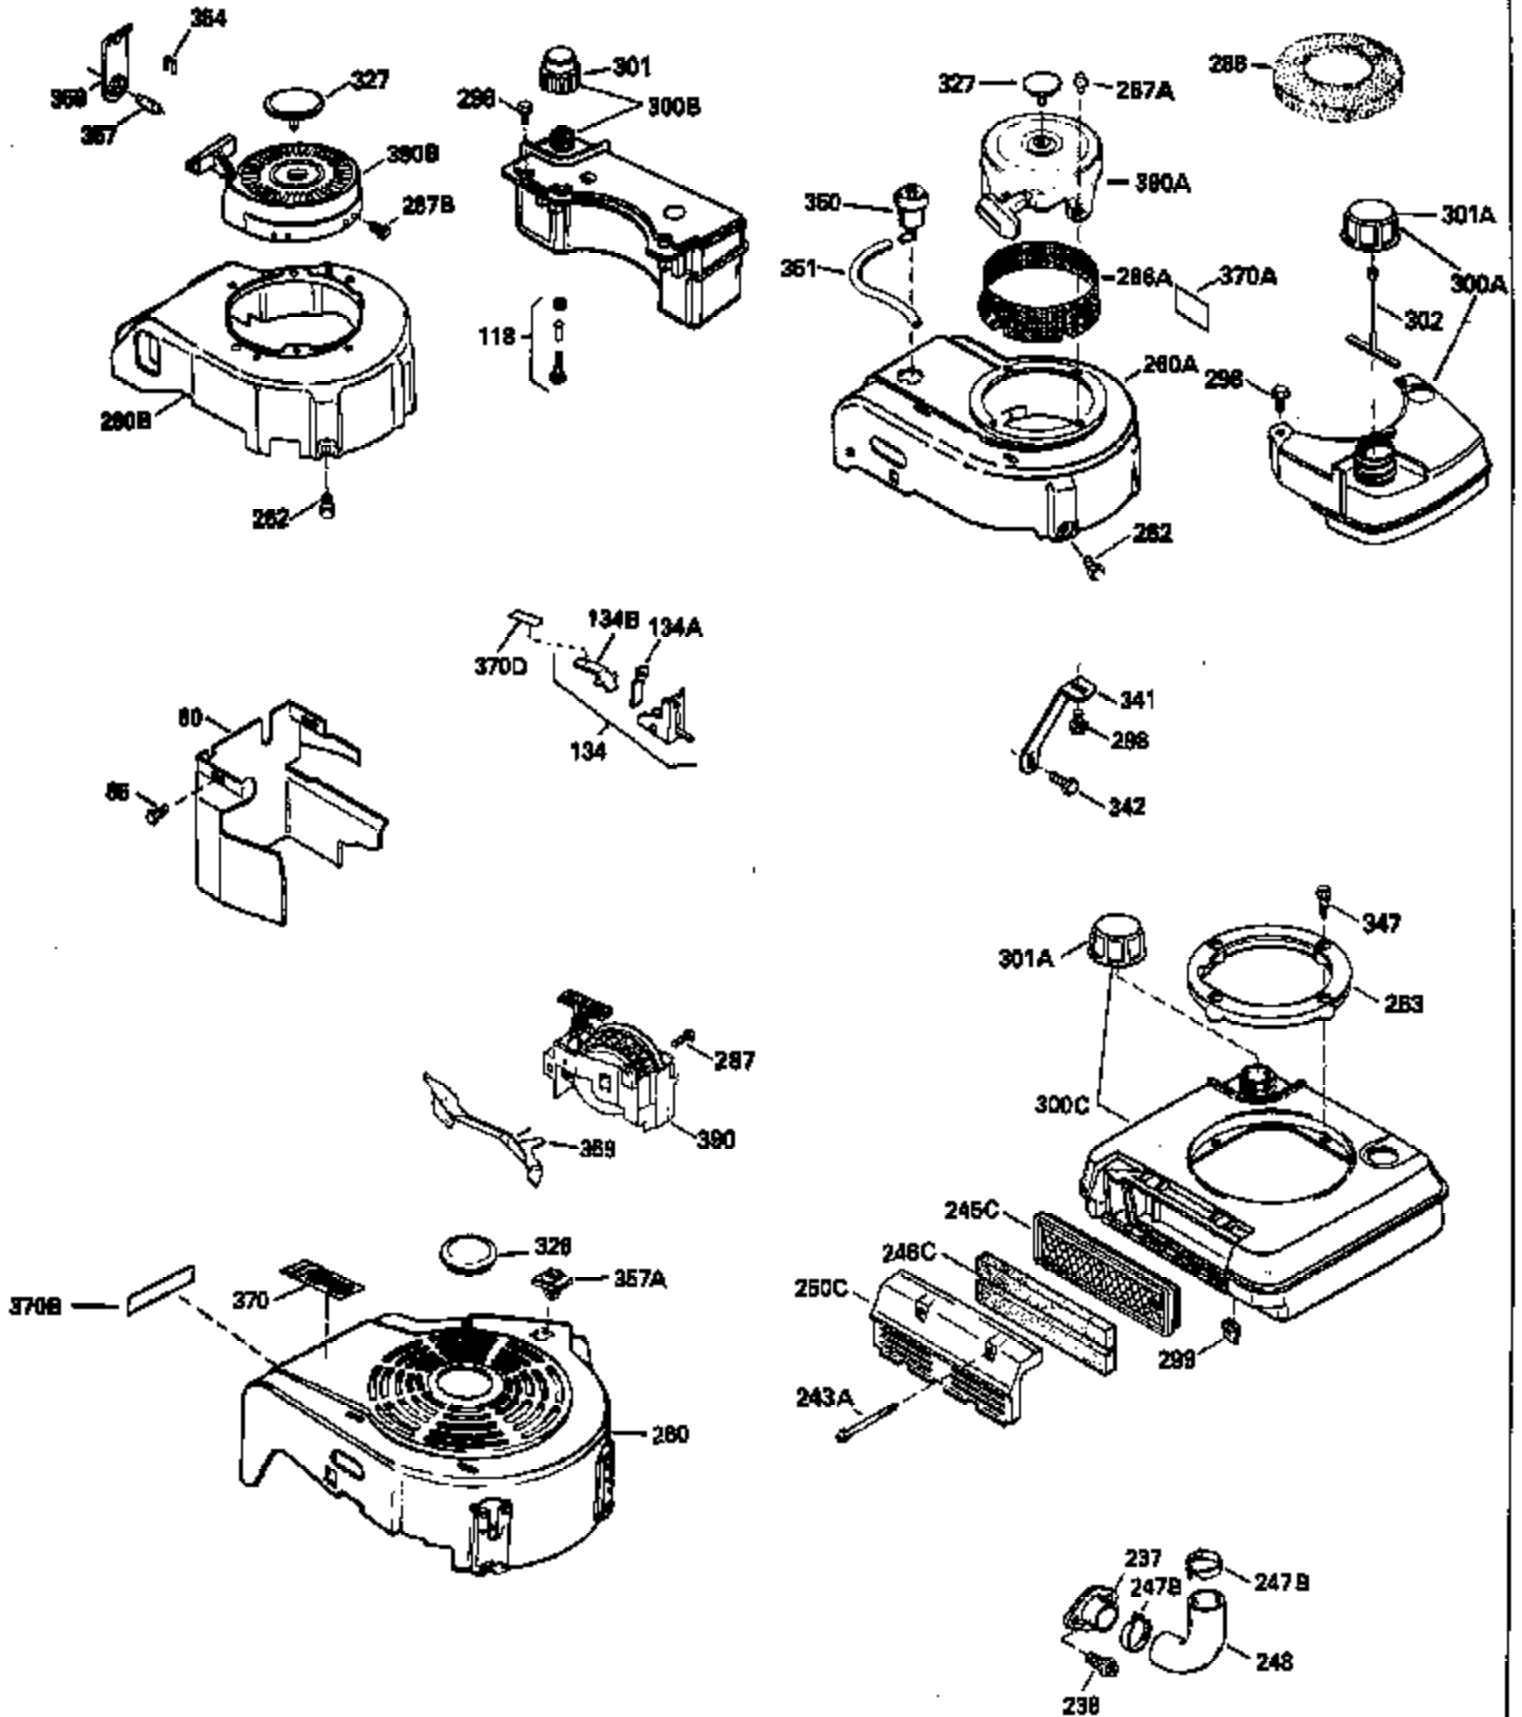

ILLUSTRATION SHOWS TYPICAL PARTS ONLY. ORDER BY PART NUMBER. PARTS NOT LISTED ARE SUPPLIED BY OEM.

Ref #	Part Number	Qty	Description
118	730194		Rope Guide Kit (Use as required with 34476 fuel tank)
238	650806		Screw, 10-32 x 5/8"
246C	35705		Filter, Pre-Air (Optional)
260B	35484		Housing, Blower
262	650831		Screw, 1/4-20 x 15/32"
287A	650735		Screw, 10-24 x 3/8" (Use as required)
287A			Pop Rivet, (3/16" Dia.)(Purchase locally)
287B	650884		Screw, 8-32 x 1/2"
298	28763		Screw, 10-32 x 35/64"
300B	34476		Fuel Tank (Incl. 292 & 301)
301	33032		Fuel Cap
327	35932		Plug, Starter
370	550223		Decal, Name
370A	34346		Decal, Instruction
390B	590621		Rewind Starter (Refer to Division 5, Section C, page 34 or Fiche 8, Grid G-9 for breakdown)