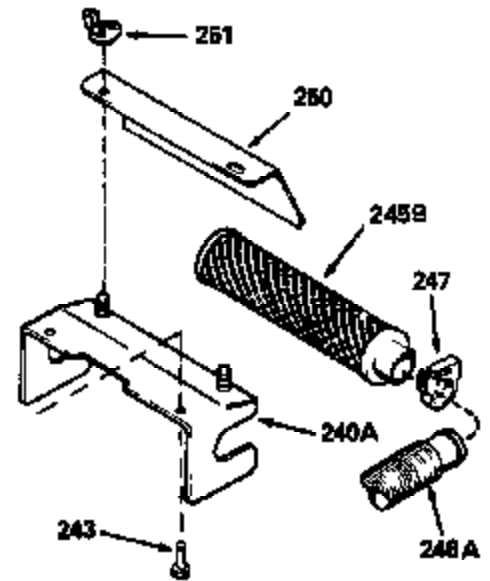

Ref #	Part Number	Qty	Description
19	31361		Spring, Extension
69	35261		* Gasket, Mounting flange
182	6201		Screw, 1/4-28 x 7/8"
185	31384A		Pipe, Intake (Incl. 224)
186	34337		Link, Governor spring
209	30200		Screw, 10-24 x 9/16"
223	650451		Screw, 1/4-20 x 1"
241	35067		Collar, Air cleaner (Black)
245	35066		Filter, Air cleaner
246B	35435		Filter, Pre-Air (Use as required)
247A	35068		Clamp, Air cleaner
250B	35065		Air Cleaner Cover Ass'y.