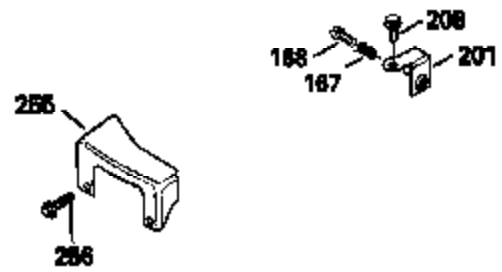

Ref #	Part Number	Qty	Description
19	31361		Spring, Extension
69	35261		* Gasket, Mounting flange
182	6201		Screw, 1/4-28 x 7/8"
185	31384A		Pipe, Intake (Incl. 224)
186	34337		Link, Governor spring
209	30200		Screw, 10-24 x 9/16"
223	650451		Screw, 1/4-20 x 1"
241	35067		Collar, Air cleaner (Black)
245	35066		Filter, Air cleaner
246B	35435		Filter, Pre-Air (Use as required)
247A	35068		Clamp, Air cleaner
250B	35065		Air Cleaner Cover Ass'y.