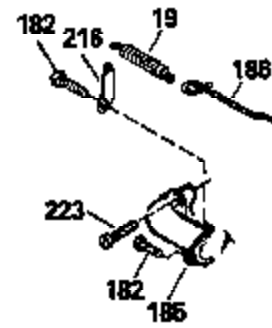

Ref #	Part Number	Qty	Description
19	31361		Spring, Extension
69	35261		* Gasket, Mounting flange
182	6201		Screw, 1/4-28 x 7/8"
185	31384A		Pipe, Intake (Incl. 224)
186	34337		Link, Governor spring
209	30200		Screw, 10-24 x 9/16"
223	650451		Screw, 1/4-20 x 1"
241	35067		Collar, Air cleaner (Black)
245	35066		Filter, Air cleaner
246B	35435		Filter, Pre-Air (Use as required)
247A	35068		Clamp, Air cleaner
250B	35065		Air Cleaner Cover Ass'y.