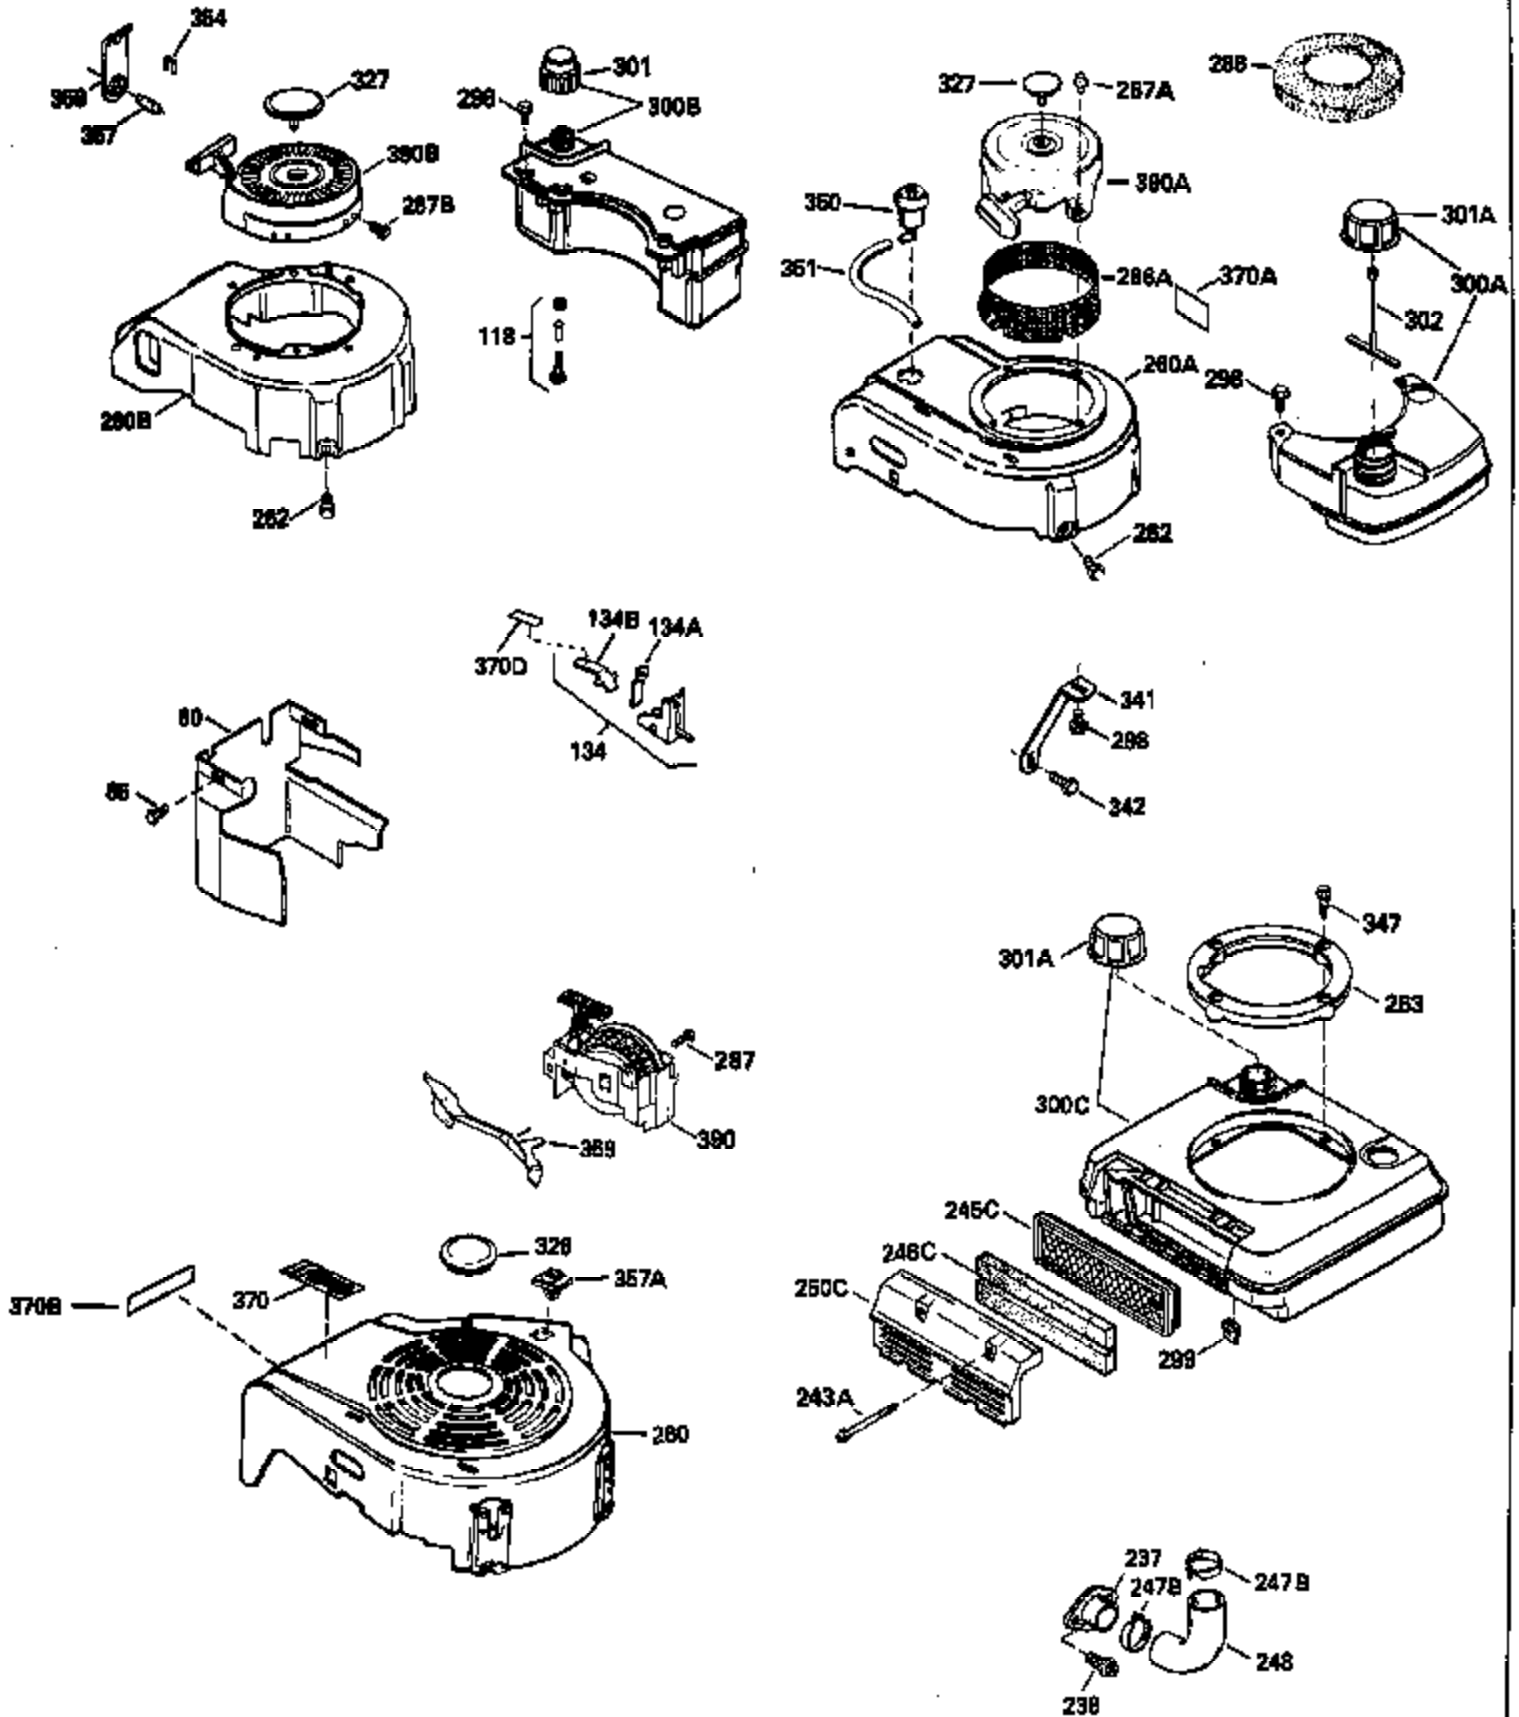

ILLUSTRATION SHOWS TYPICAL PARTS ONLY. ORDER BY PART NUMBER. PARTS NOT LISTED ARE SUPPLIED BY OEM.

Ref #	Part Number	Qty	Description
118	730194		Rope Guide Kit (Use as required with 34476 fuel tank)
246C	35705		Filter, Pre-Air (Optional)
260B	35478		Housing, Blower
262	650831		Screw, 1/4-20 x 15/32"
287A	650735		Screw, 10-24 x 3/8" (Use as required)
287A			Pop Rivet, (3/16" Dia.)(Purchase locally)
287B	650884		Screw, 8-32 x 1/2"
301A	35355		Fuel Cap
327	35932		Plug, Starter
354	35025		Staple (Not used on all models)
357	34985		Rope Stop & Staple Ass'y. (Incl. 354)
358	35168		Bracket Assy., Rope guide
390B	590621		Rewind Starter (Refer to Division 5, Section C, page 34 or Fiche 8, Grid G-9 for breakdown)