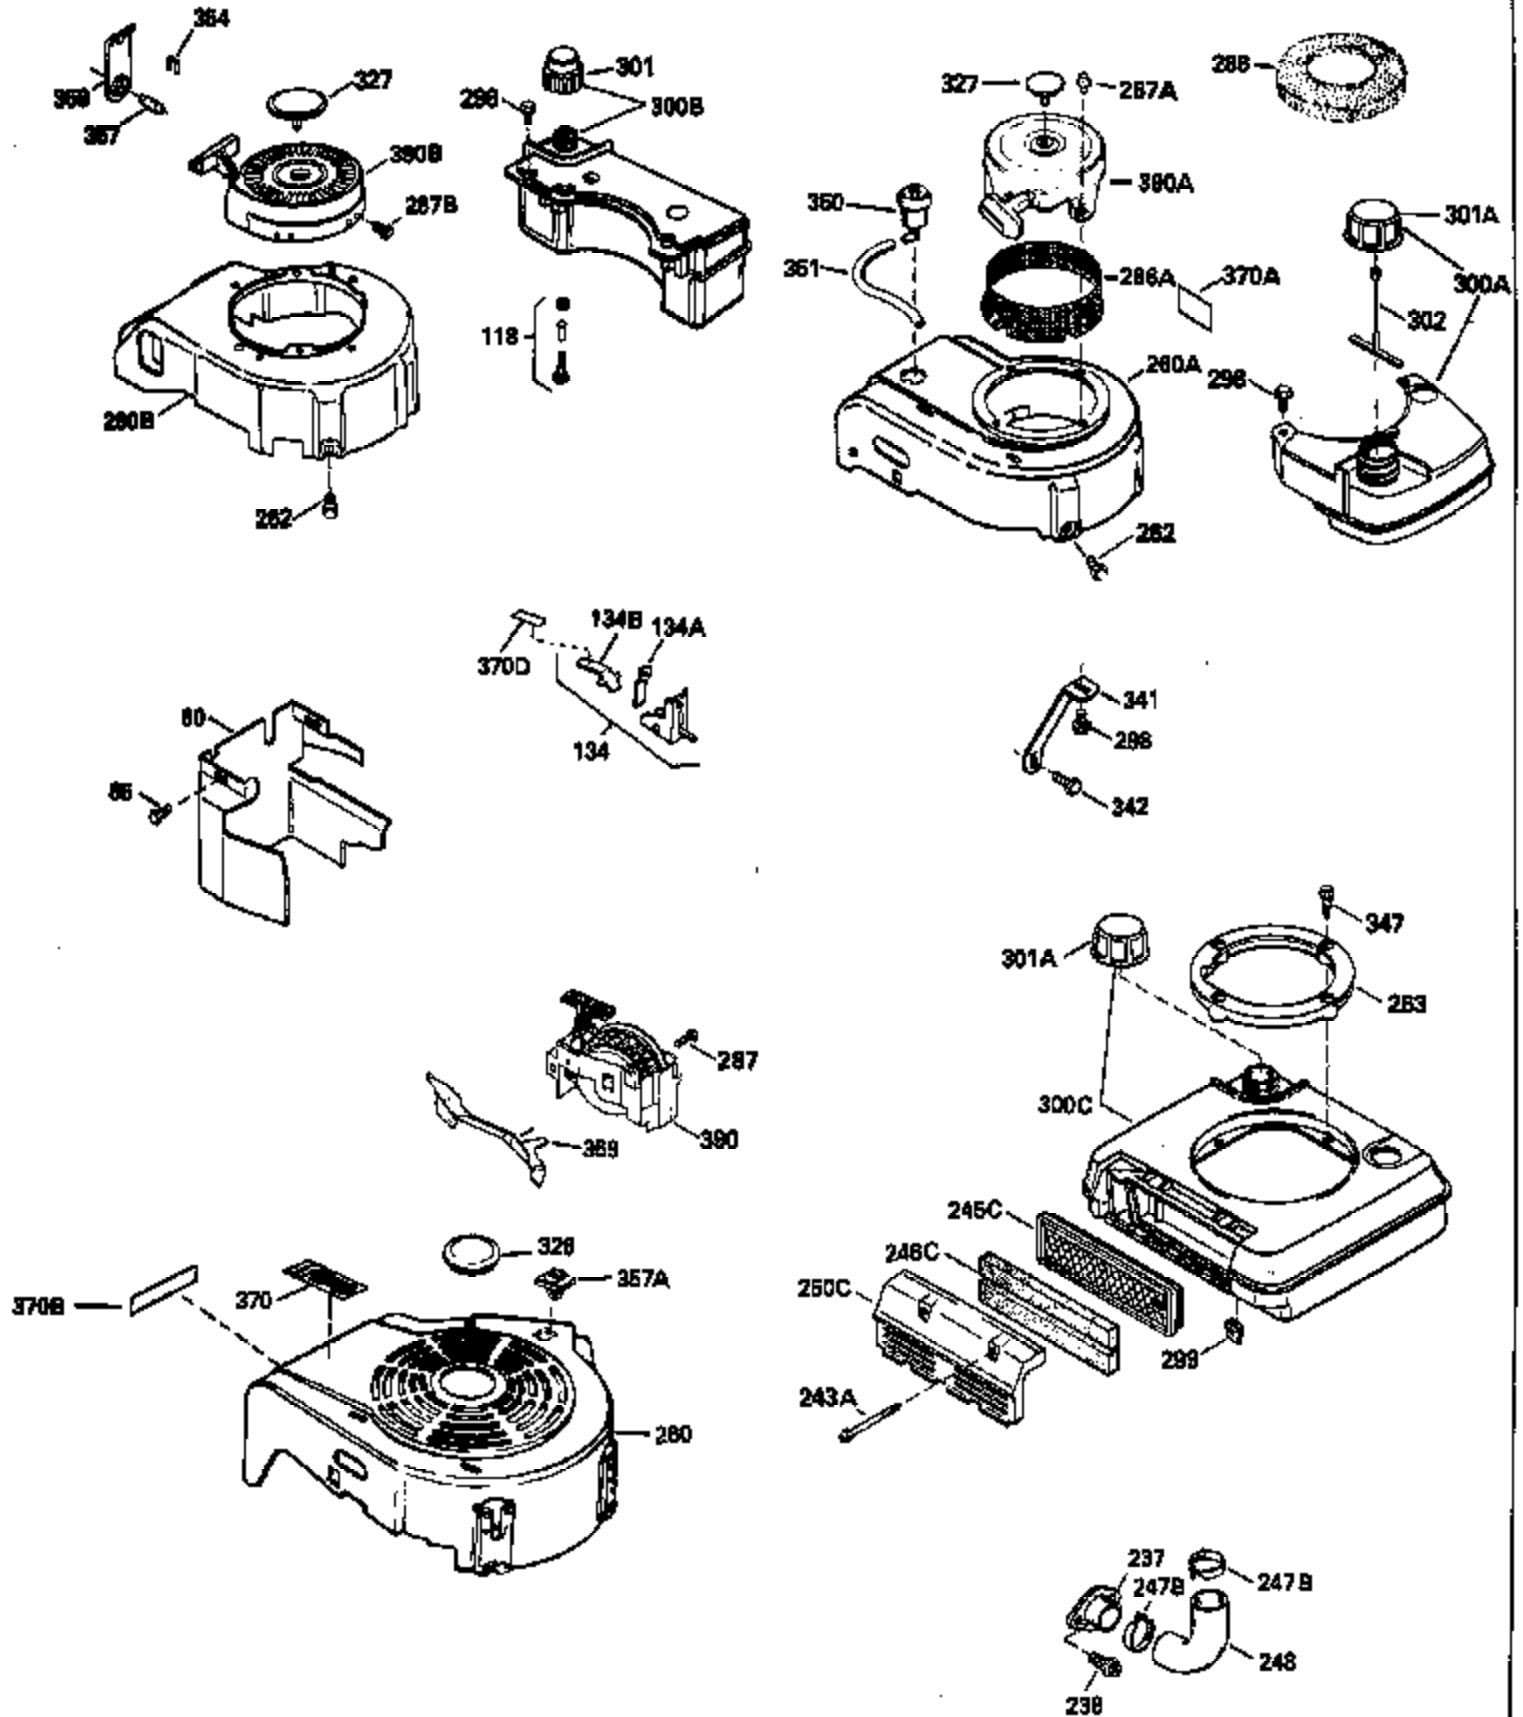

ILLUSTRATION SHOWS TYPICAL PARTS ONLY. ORDER BY PART NUMBER. PARTS NOT LISTED ARE SUPPLIED BY OEM.

Ref #	Part Number	Qty	Description
118	730194		Rope Guide Kit (Use as required with 34476 fuel tank)
238	650806		Screw, 10-32 x 5/8"
246C	35705		Filter, Pre-Air (Optional)
260A	35491		Housing, Blower
262	650831		Screw, 1/4-20 x 15/32"
287B	650884		Screw, 8-32 x 1/2"
287A	650735		Screw, 10-24 x 3/8" (Use as required)
287A			Pop Rivet, (3/16" Dia.)(Purchase locally)
301	33032		Fuel Cap
327	35932		Plug, Starter
370	550223		Decal, Name
370A	34346		Decal, Instruction
390B	590621		Rewind Starter (Refer to Division 5, Section C, page 34 or Fiche 8, Grid G-9 for breakdown)