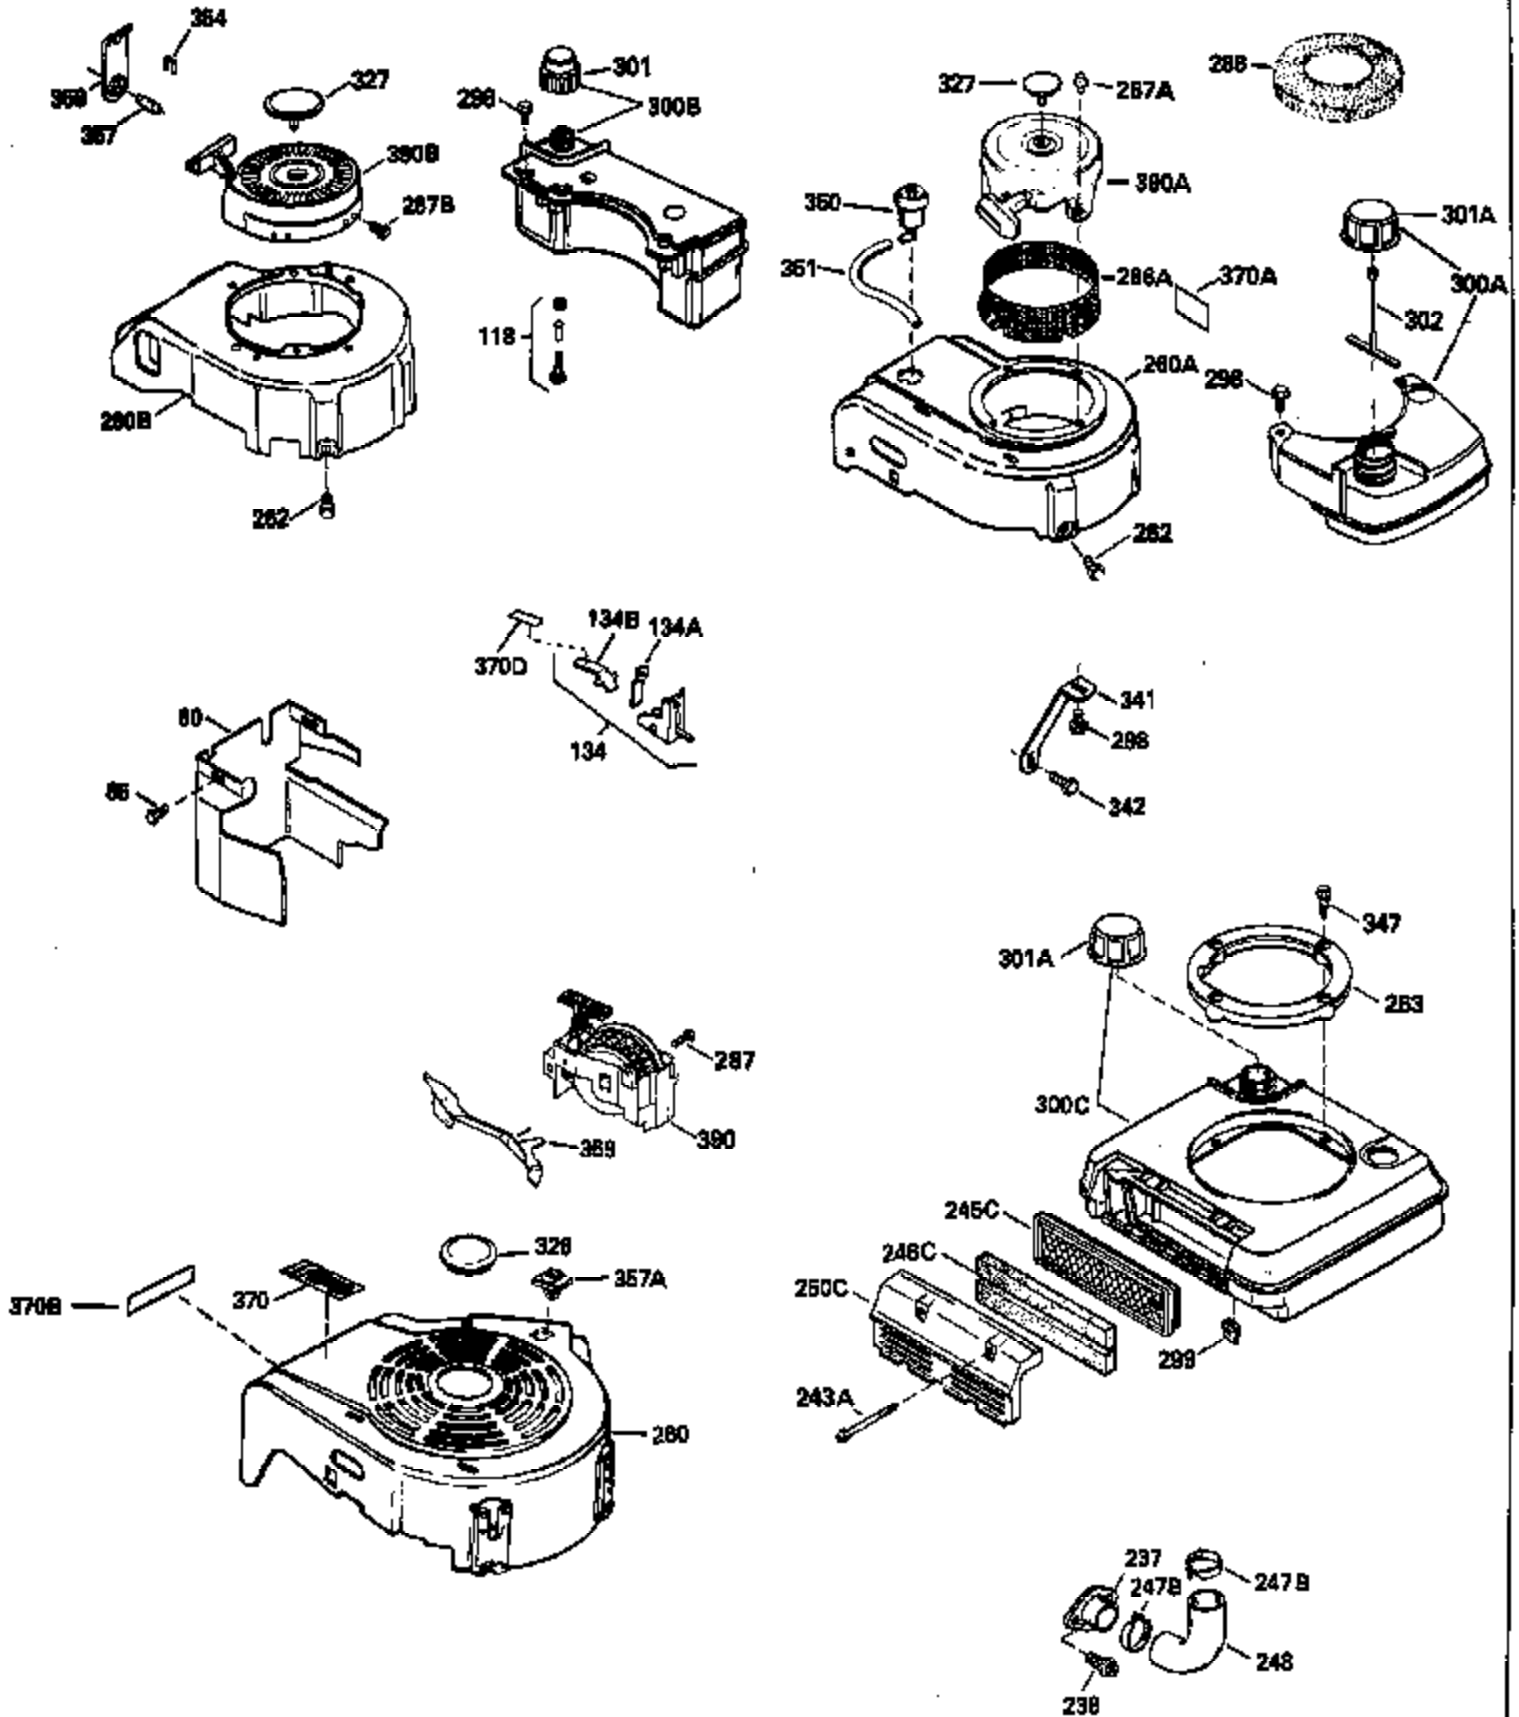

ILLUSTRATION SHOWS TYPICAL PARTS ONLY. ORDER BY PART NUMBER. PARTS NOT LISTED ARE SUPPLIED BY OEM.

Ref #	Part Number	Qty	Description
118	730194		Rope Guide Kit (Use as required with 34476 fuel tank)
246C	35705		Filter, Pre-Air (Optional)
260B	35478		Housing, Blower
262	650831		Screw, 1/4-20 x 15/32"
287A	650735		Screw, 10-24 x 3/8" (Use as required)
287A			Pop Rivet, (3/16" Dia.)(Purchase locally)
287B	650884		Screw, 8-32 x 1/2"
301A	35355		Fuel Cap
327	35932		Plug, Starter
354	35025		Staple (Not used on all models)
357	34985		Rope Stop & Staple Ass'y. (Incl. 354)
370	34993		Decal, Instruction
390B	590621		Rewind Starter (Refer to Division 5, Section C, page 34 or Fiche 8, Grid G-9 for breakdown)