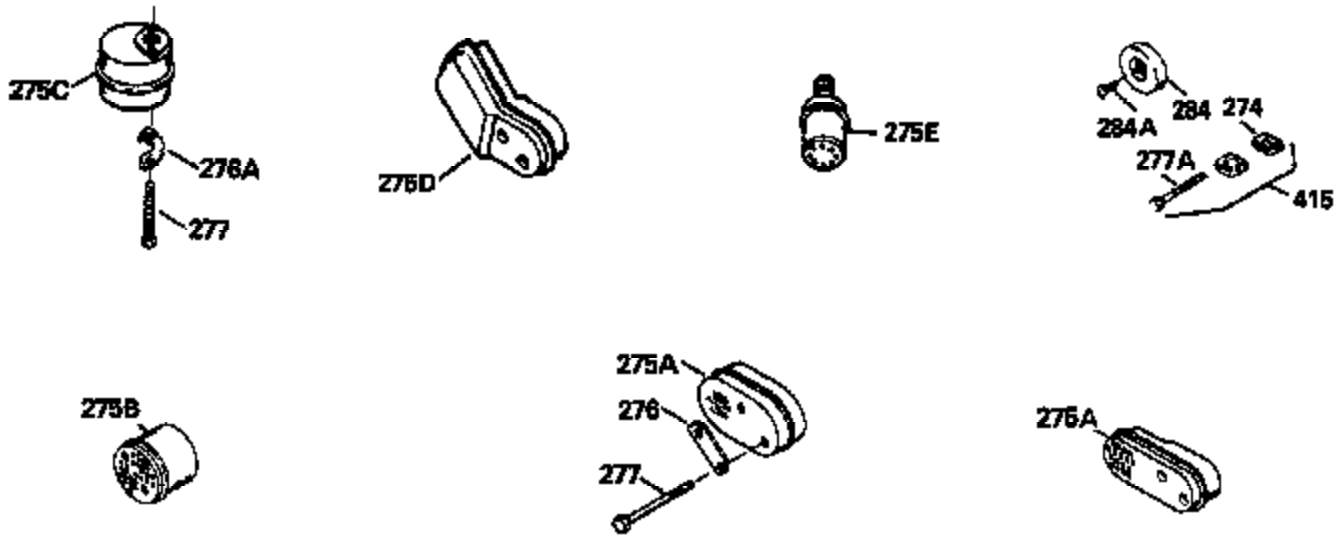

Ref #	Part Number	Qty	Description
189	650839		Screw, 1/4-20 x 3/8"
190	35831		Lever, Brake
191	35015B		Bracket Assy., S.E. Brake (Incl. 195)
194	32309		Ring, Retaining
195	610973		Terminal Assy.
274	26754A		* Gasket, Exhaust (Use as required)
275B	35708		Muffler (Incl. 277)
277	650795		Screw, 1/4-20 x 2-1/4"
277A	30063		Screw, 1/4-20 x 1/2" (Use as required)
370F	34387		Decal, Instruction (Optional)
415	730162		Muffler Adap.Kit(Incl.274,277A)(Use a s req.)
430	730574		Debris Screen Kit (Incl. 370F,431-433)(Opt.)
431	35596		Screen, Debris (Optional)
432	35597		Bracket, Debris screen (Optional)
433	650910		Screw, 8-32 x 1/4" (Optional)