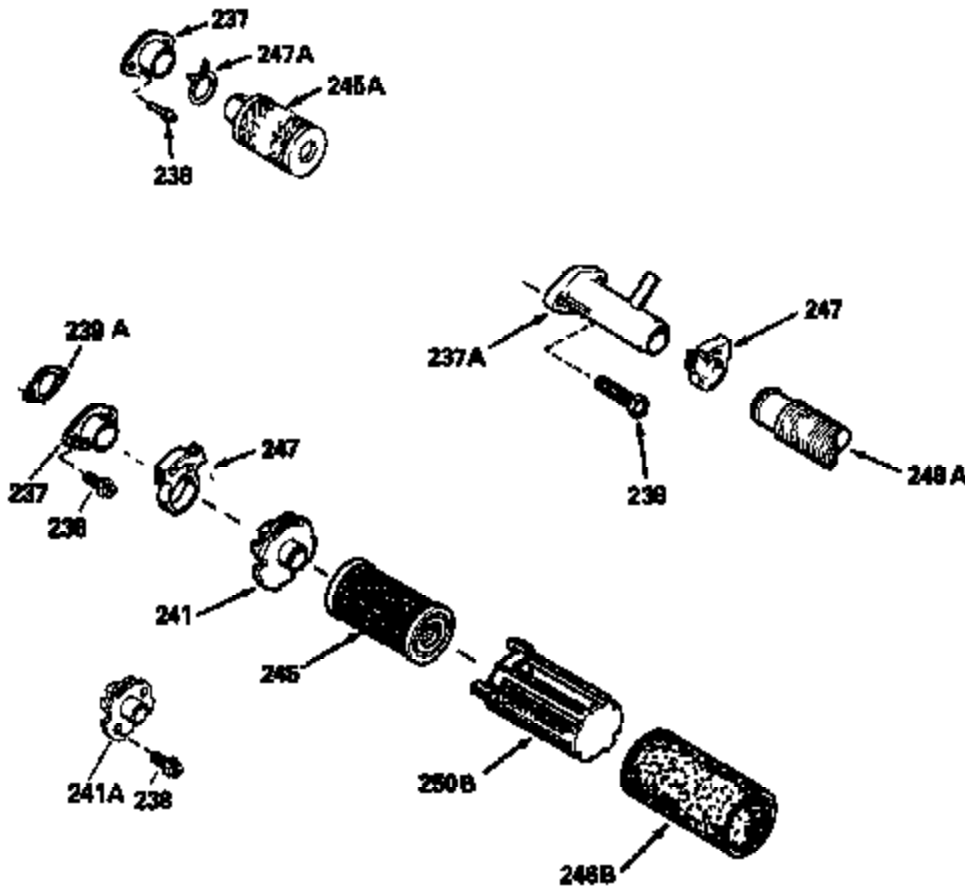

Ref #	Part Number	Qty	Description
390B	590621		Rewind Starter (Refer to Division 5, Section C, page 34 or Fiche 8, Grid G-9 for breakdown)
400	33238C		* Gasket Set (Incl. items marked *)
420	730225		SAE 30, 4-Cycle Engine Oil (Quart)

ILLUSTRATION SHOWS TYPICAL PARTS ONLY. ORDER BY PART NUMBER. PARTS NOT LISTED ARE SUPPLIED BY OEM.

Ref #	Part Number	Qty	Description
118	730194		Rope Guide Kit (Use as required with 34476 fuel tank)
238	650806		Screw, 10-32 x 5/8"
246C	35705		Filter, Pre-Air (Optional)
260A	35491		Housing, Blower
262	650831		Screw, 1/4-20 x 15/32"
287B	650884		Screw, 8-32 x 1/2"
287A	650735		Screw, 10-24 x 3/8" (Use as required)
287A			Pop Rivet, (3/16" Dia.)(Purchase locally)
301	33032		Fuel Cap
327	35932		Plug, Starter
370	550223		Decal, Name
370A	34346		Decal, Instruction
390B	590621		Rewind Starter (Refer to Division 5, Section C, page 34 or Fiche 8, Grid G-9 for breakdown)

Ref #	Part Number	Qty	Description
19	31361		Spring, Extension
69	35261		* Gasket, Mounting flange
182	6201		Screw, 1/4-28 x 7/8"
185	31384A		Pipe, Intake (Incl. 224)
186	34337		Link, Governor spring
209	30200		Screw, 10-24 x 9/16"
223	650451		Screw, 1/4-20 x 1"
238	650806		Screw, 10-32 x 5/8"
246B	35435		Filter, Pre-Air (Use as required)