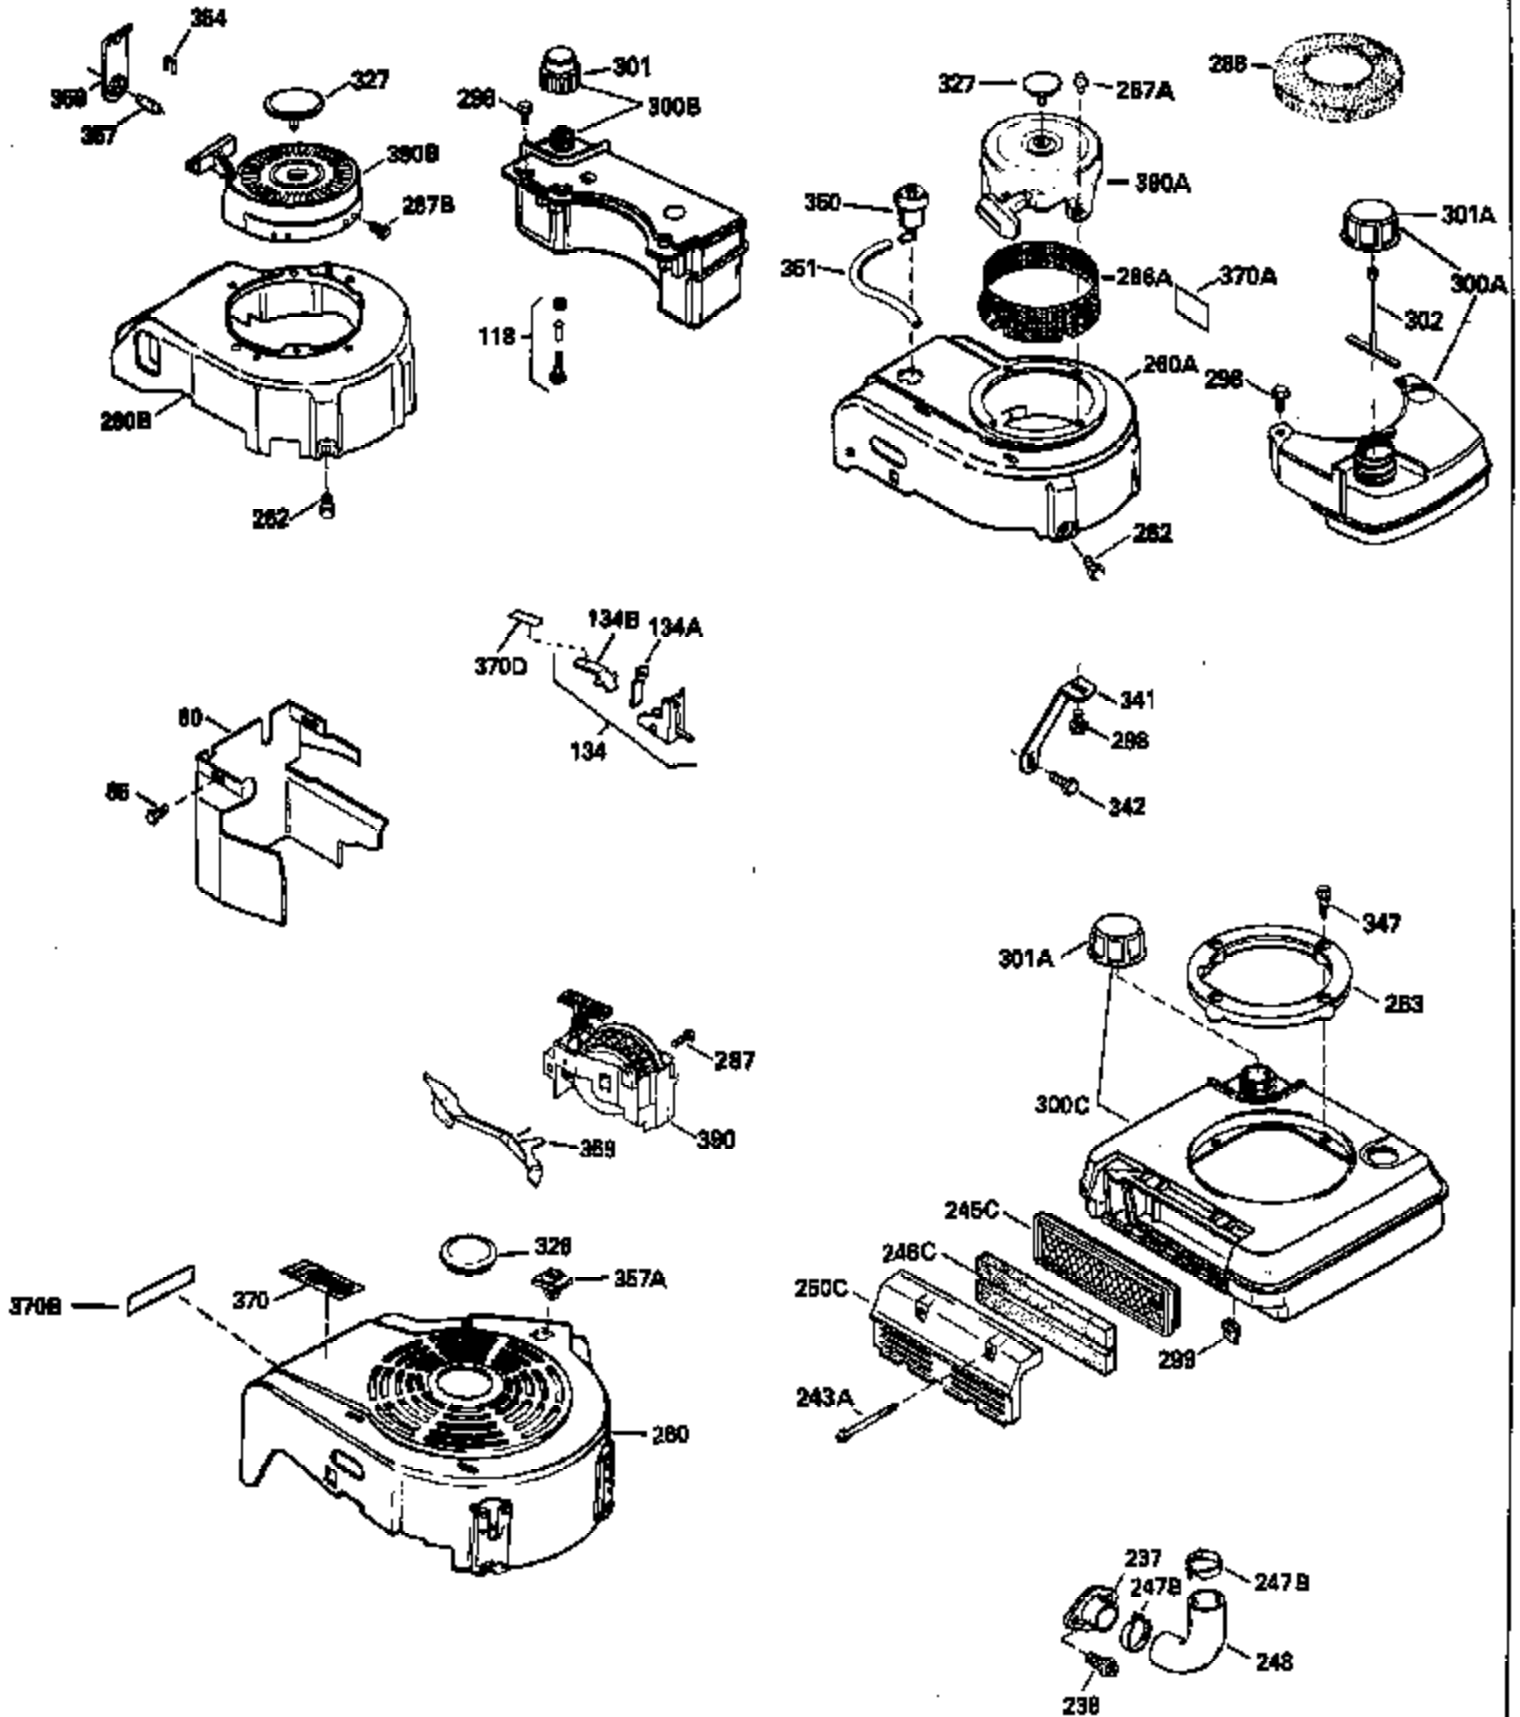

ILLUSTRATION SHOWS TYPICAL PARTS ONLY. ORDER BY PART NUMBER. PARTS NOT LISTED ARE SUPPLIED BY OEM.

Ref #	Part Number	Qty	Description
118	730194		Rope Guide Kit (Use as required with 34476 fuel tank)
238	650806		Screw, 10-32 x 5/8"
246C	35705		Filter, Pre-Air (Optional)
260A	35491		Housing, Blower
262	650831		Screw, 1/4-20 x 15/32"
287B	650884		Screw, 8-32 x 1/2"
287A	650735		Screw, 10-24 x 3/8" (Use as required)
287A			Pop Rivet, (3/16" Dia.)(Purchase locally)
301	33032		Fuel Cap
327	35932		Plug, Starter
370	550223		Decal, Name
370A	34346		Decal, Instruction
390B	590621		Rewind Starter (Refer to Division 5, Section C, page 34 or Fiche 8, Grid G-9 for breakdown)