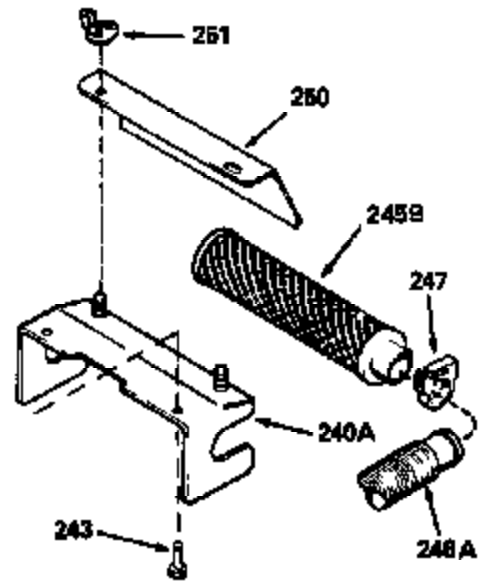

Ref #	Part Number	Qty	Description
19	31361		Spring, Extension
69	35261		* Gasket, Mounting flange
182	6201		Screw, 1/4-28 x 7/8"
185	31384A		Pipe, Intake (Incl. 224)
186	34337		Link, Governor spring
209	30200		Screw, 10-24 x 9/16"
223	650451		Screw, 1/4-20 x 1"
238	650806		Screw, 10-32 x 5/8"
246B	35435		Filter, Pre-Air (Use as required)