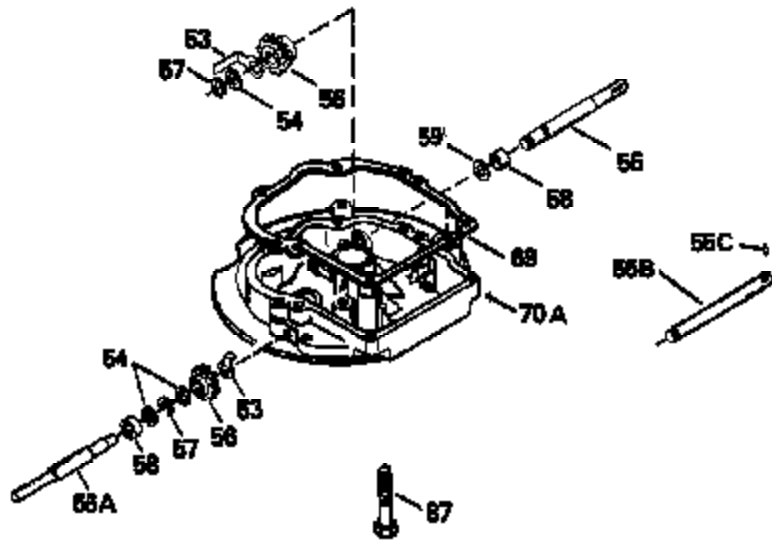

Ref #	Part Number	Qty	Description
390B	590621		Rewind Starter (Refer to Division 5, Section C, page 34 or Fiche 8, Grid G-9 for breakdown)
400	33238C		* Gasket Set (Incl. items marked *)
420	730225		SAE 30, 4-Cycle Engine Oil (Quart)

ILLUSTRATION SHOWS TYPICAL PARTS ONLY. ORDER BY PART NUMBER. PARTS NOT LISTED ARE SUPPLIED BY OEM.

Ref #	Part Number	Qty	Description
118	730194		Rope Guide Kit (Use as required with 34476 fuel tank)
238	650806		Screw, 10-32 x 5/8"
246C	35705		Filter, Pre-Air (Optional)
260A	35491		Housing, Blower
262	650831		Screw, 1/4-20 x 15/32"
287B	650884		Screw, 8-32 x 1/2"
287A	650735		Screw, 10-24 x 3/8" (Use as required)
287A			Pop Rivet, (3/16" Dia.)(Purchase locally)
301	33032		Fuel Cap
327	35932		Plug, Starter
370	550223		Decal, Name
370A	34346		Decal, Instruction
390B	590621		Rewind Starter (Refer to Division 5, Section C, page 34 or Fiche 8, Grid G-9 for breakdown)

Ref #	Part Number	Qty	Description
19	31361		Spring, Extension
69	35261		* Gasket, Mounting flange
182	6201		Screw, 1/4-28 x 7/8"
185	31384A		Pipe, Intake (Incl. 224)
186	34337		Link, Governor spring
209	30200		Screw, 10-24 x 9/16"
223	650451		Screw, 1/4-20 x 1"
238	650806		Screw, 10-32 x 5/8"
246B	35435		Filter, Pre-Air (Use as required)