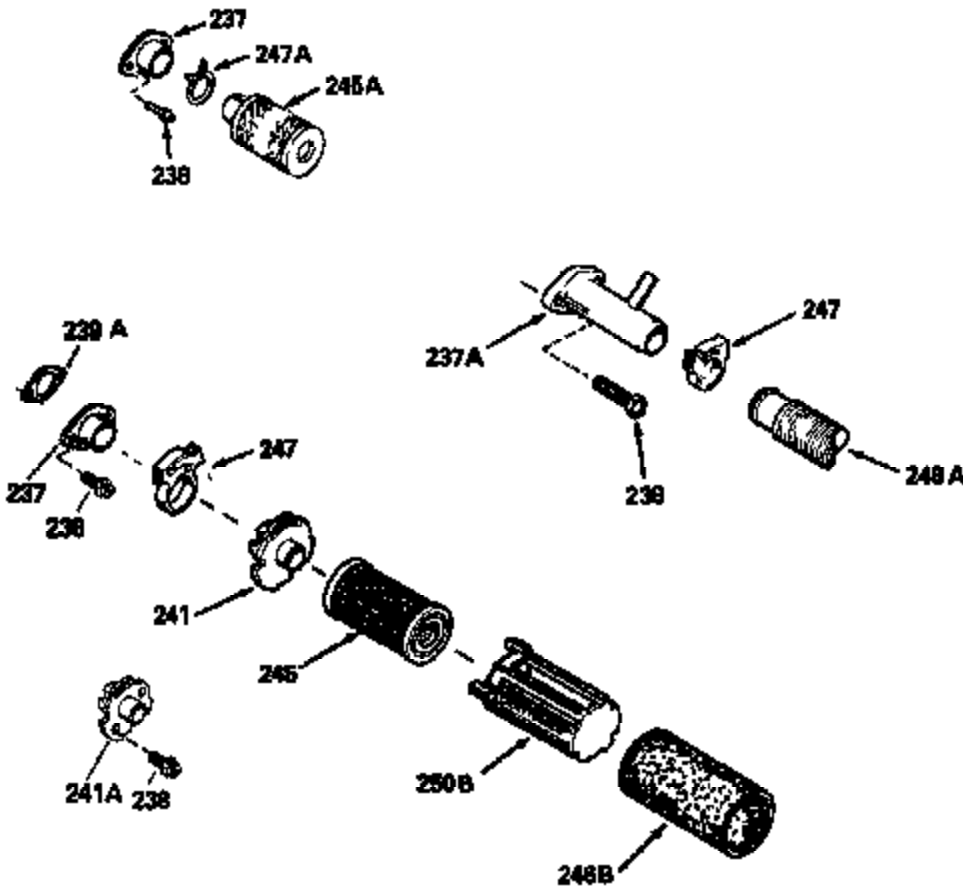

Ref #	Part Number	Qty	Description
390B	590621		Rewind Starter (Refer to Division 5, Section C, page 34 or Fiche 8, Grid G-9 for breakdown)
400	33238C		* Gasket Set (Incl. items marked *)
420	730225		SAE 30, 4-Cycle Engine Oil (Quart)

ILLUSTRATION SHOWS TYPICAL PARTS ONLY. ORDER BY PART NUMBER. PARTS NOT LISTED ARE SUPPLIED BY OEM.

Ref #	Part Number	Qty	Description
118	730194		Rope Guide Kit (Use as required with 34476 fuel tank)
238	650806		Screw, 10-32 x 5/8"
246C	35705		Filter, Pre-Air (Optional)
260A	35491		Housing, Blower
262	650831		Screw, 1/4-20 x 15/32"
287B	650884		Screw, 8-32 x 1/2"
287A	650735		Screw, 10-24 x 3/8" (Use as required)
287A			Pop Rivet, (3/16" Dia.)(Purchase locally)
301	33032		Fuel Cap
327	35932		Plug, Starter
370	550223		Decal, Name
370A	34416		Decal, Instruction
390B	590621		Rewind Starter (Refer to Division 5, Section C, page 34 or Fiche 8, Grid G-9 for breakdown)

Ref #	Part Number	Qty	Description
19	31361		Spring, Extension
69	35261		* Gasket, Mounting flange
182	6201		Screw, 1/4-28 x 7/8"
185	31384A		Pipe, Intake (Incl. 224)
186	34337		Link, Governor spring
209	30200		Screw, 10-24 x 9/16"
223	650451		Screw, 1/4-20 x 1"
238	650806		Screw, 10-32 x 5/8"
246B	35435		Filter, Pre-Air (Use as required)