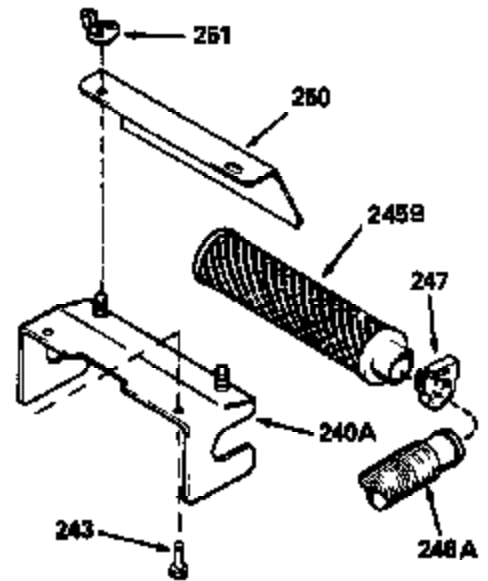

Ref #	Part Number	Qty	Description
380	632046A		Carburetor (Incl. 184) (Refer to Division 5, Section A, page A2-10 or Fiche 8, Grid F-3for breakdown)
390B	590621		Rewind Starter (Refer to Division 5, Section C, page 34 or Fiche 8, Grid G-9 for breakdown)
400	33238C		* Gasket Set (Incl. items marked *)
420	730225		SAE 30, 4-Cycle Engine Oil (Quart)

ILLUSTRATION SHOWS TYPICAL PARTS ONLY. ORDER BY PART NUMBER. PARTS NOT LISTED ARE SUPPLIED BY OEM.

Ref #	Part Number	Qty	Description
118	730194		Rope Guide Kit (Use as required with 34476 fuel tank)
238	650806		Screw, 10-32 x 5/8"
246C	35705		Filter, Pre-Air (Optional)
260A	35491		Housing, Blower
262	650831		Screw, 1/4-20 x 15/32"
287B	650884		Screw, 8-32 x 1/2"
287A	650735		Screw, 10-24 x 3/8" (Use as required)
287A			Pop Rivet, (3/16" Dia.)(Purchase locally)
301	33032		Fuel Cap
327	35932		Plug, Starter
370	550223		Decal, Name
370A	34346		Decal, Instruction
390B	590621		Rewind Starter (Refer to Division 5, Section C, page 34 or Fiche 8, Grid G-9 for breakdown)

Ref #	Part Number	Qty	Description
19	31361		Spring, Extension
69	35261		* Gasket, Mounting flange
182	6201		Screw, 1/4-28 x 7/8"
185	31384A		Pipe, Intake (Incl. 224)
186	34337		Link, Governor spring
209	30200		Screw, 10-24 x 9/16"
223	650451		Screw, 1/4-20 x 1"
238	650806		Screw, 10-32 x 5/8"
246B	35435		Filter, Pre-Air (Use as required)