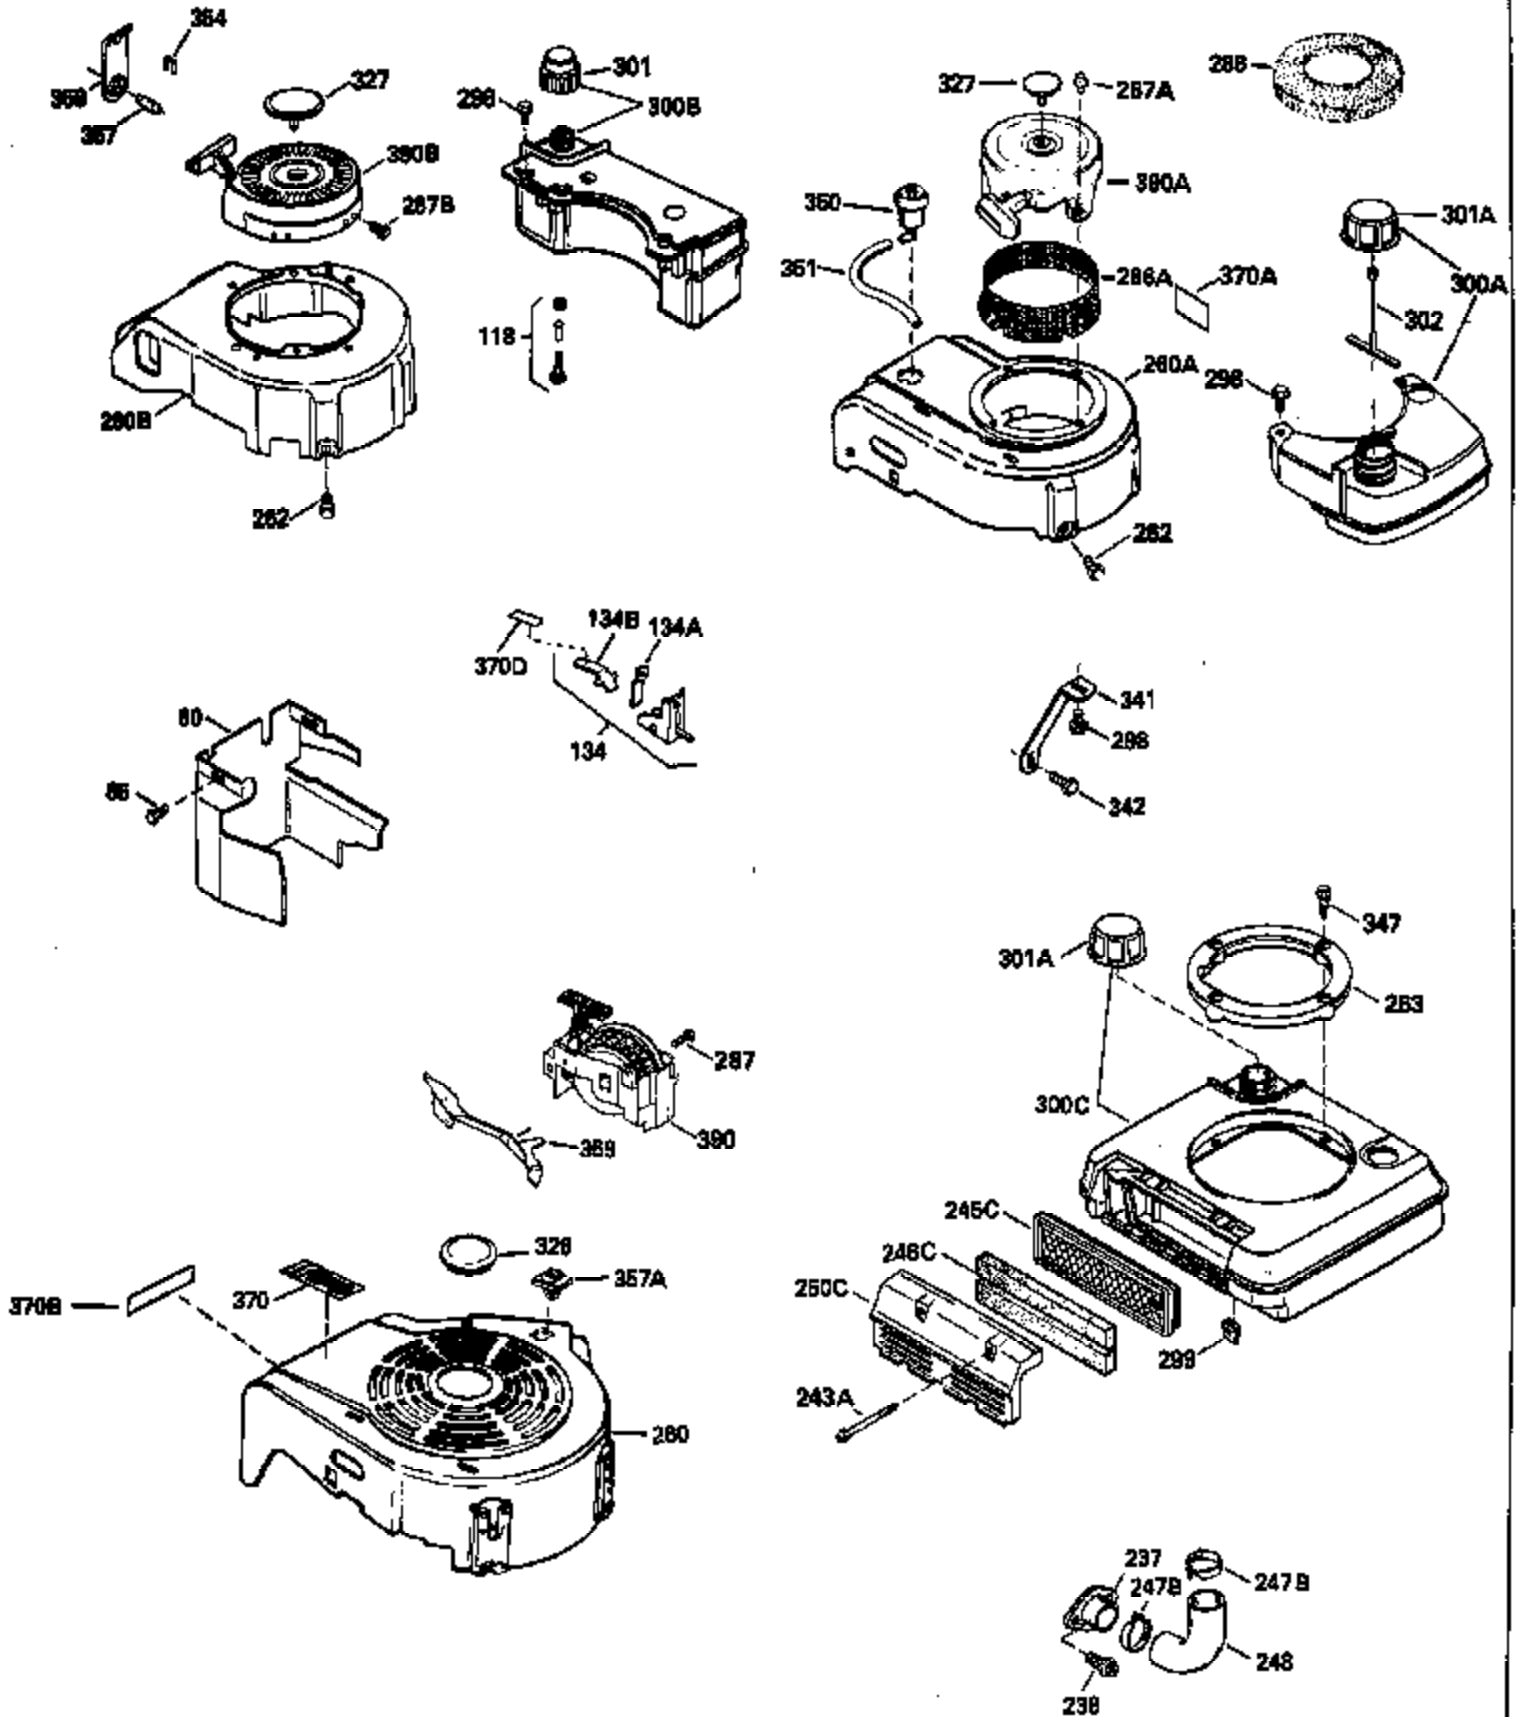

ILLUSTRATION SHOWS TYPICAL PARTS ONLY. ORDER BY PART NUMBER. PARTS NOT LISTED ARE SUPPLIED BY OEM.

Ref #	Part Number	Qty	Description
118	730194		Rope Guide Kit (Use as required with 34476 fuel tank)
238	650806		Screw, 10-32 x 5/8"
246C	35705		Filter, Pre-Air (Optional)
260A	35491		Housing, Blower
262	650831		Screw, 1/4-20 x 15/32"
287B	650884		Screw, 8-32 x 1/2"
287A	650735		Screw, 10-24 x 3/8" (Use as required)
287A			Pop Rivet, (3/16" Dia.)(Purchase locally)
301	33032		Fuel Cap
327	35932		Plug, Starter
370	550223		Decal, Name
370A	34346		Decal, Instruction
390B	590621		Rewind Starter (Refer to Division 5, Section C, page 34 or Fiche 8, Grid G-9 for breakdown)