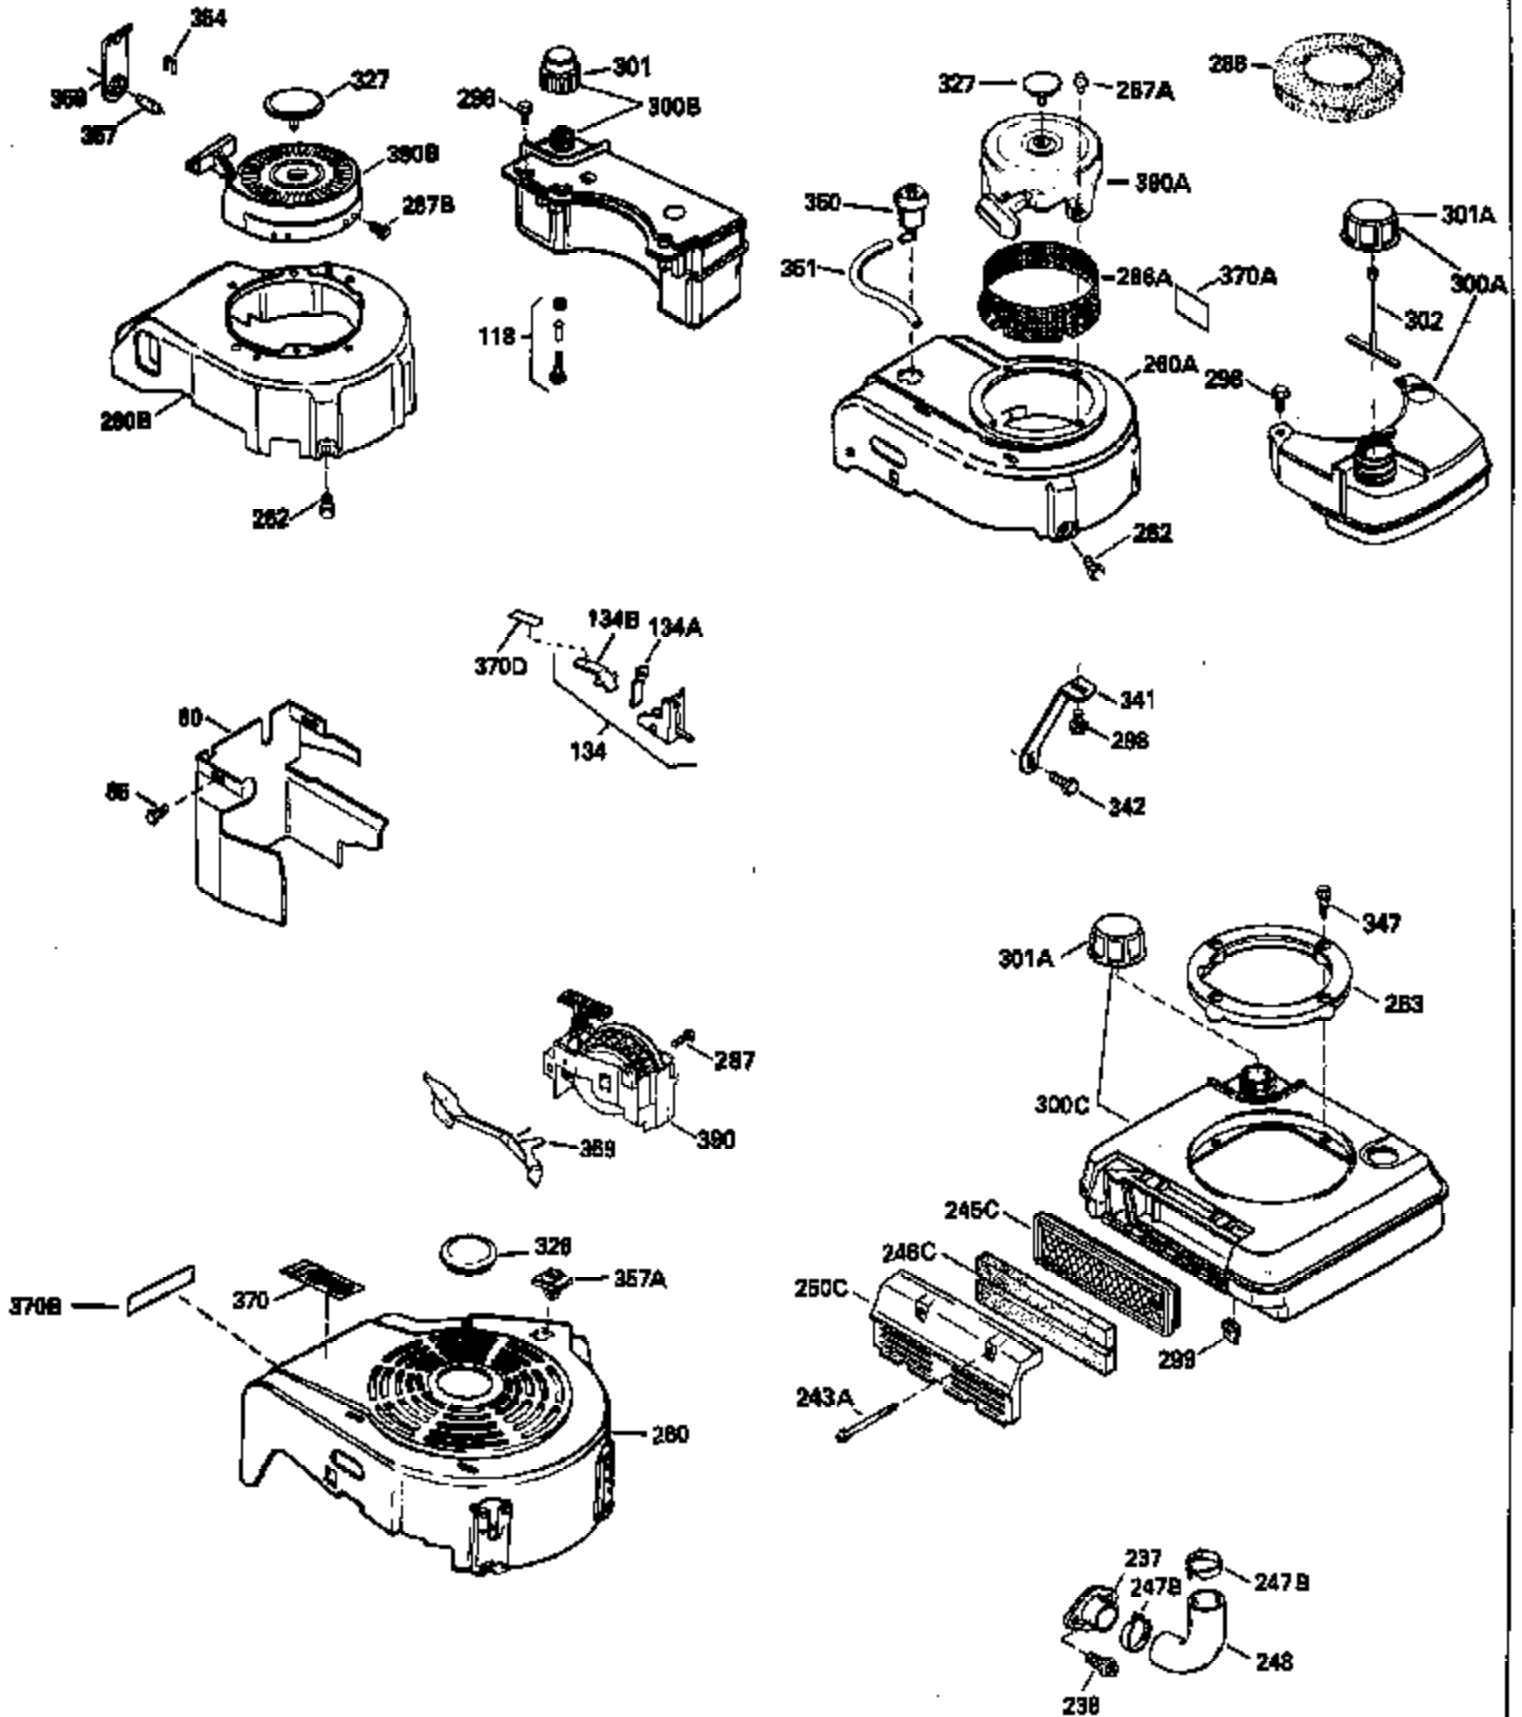

ILLUSTRATION SHOWS TYPICAL PARTS ONLY. ORDER BY PART NUMBER. PARTS NOT LISTED ARE SUPPLIED BY OEM.

Ref #	Part Number	Qty	Description
118	730194		Rope Guide Kit (Use as required with 34476 fuel tank)
238	650806		Screw, 10-32 x 5/8"
246C	35705		Filter, Pre-Air (Optional)
260B	35484		Housing, Blower
262	650831		Screw, 1/4-20 x 15/32"
287A	650735		Screw, 10-24 x 3/8" (Use as required)
287A			Pop Rivet, (3/16" Dia.)(Purchase locally)
287B	650884		Screw, 8-32 x 1/2"
298	28763		Screw, 10-32 x 35/64"
300B	34476		Fuel Tank (Incl. 292 & 301)
301	33032		Fuel Cap
327	35932		Plug, Starter
370	550223		Decal, Name
370A	34416		Decal, Instruction
390B	590621		Rewind Starter (Refer to Division 5, Section C, page 34 or Fiche 8, Grid G-9 for breakdown)