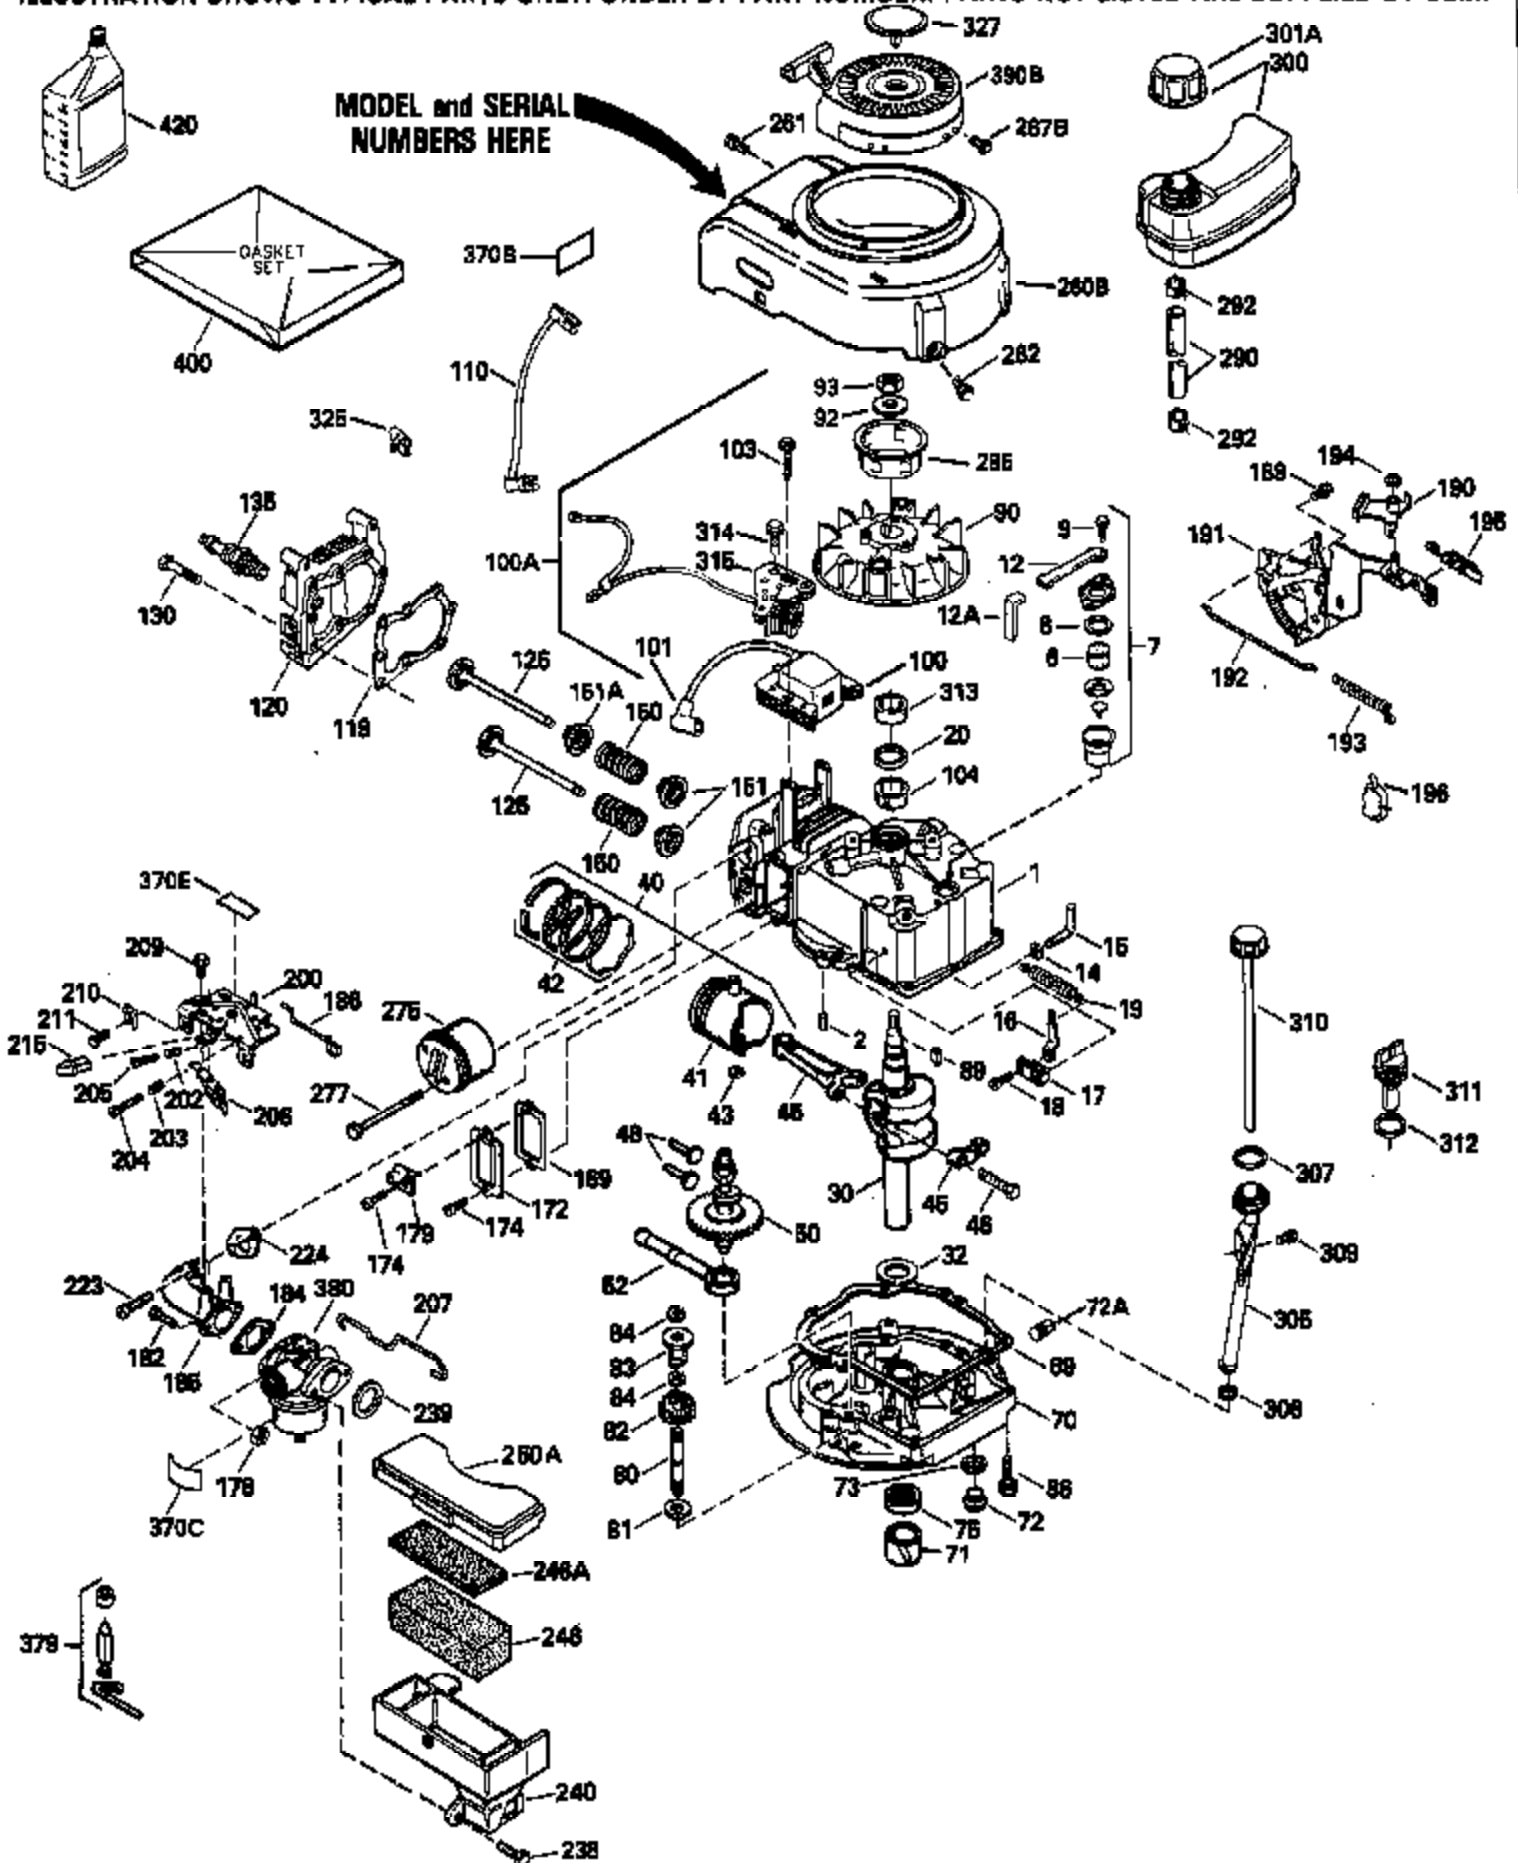

ILLUSTRATION SHOWS TYPICAL PARTS ONLY. ORDER BY PART NUMBER. PARTS NOT LISTED ARE SUPPLIED BY OEM.

Ref #	Part Number	Qty	Description
1	34975		Cylinder Ass'y. (Incl. 2, 8, 9 & 20) (2-1/2")
2	26727		Pin, Dowel
6	33734		Element, Breather
7	34214A		Breather Ass'y. (Incl. 6, 8, 9, 12 & 12A)
8	33735		* Gasket, Breather
9	30200		Screw, 10-24 x 9/16"
12	33886		Tube, Breather
14	28277		Washer
15	30589		Rod, Governor (Incl. 14)
16	31383A		Lever, Governor
17	31335		Clamp, Governor lever
18	650548		Screw, 8-32 x 5/16"
19	31361		Spring, Extension
20	32600		Seal, Oil
30	34460A		Crankshaft Ass'y.
40	34514		Piston, Pin & Ring Set (Std.) (2-1/2" Bore)
40	34515		Piston, Pin & Ring Set (.010" OS)
40	34516		Piston, Pin & Ring Set (.020" OS)
41	32538B		Piston & Pin Ass'y. (Incl. 43)(Std.)(2-1/2")
41	32548B		Piston & Pin Ass'y. (Incl. 43) (.010" OS)
41	32549B		Piston & Pin Ass'y. (Incl. 43) (.020" OS)
42	28986		Ring Set (Std.) (2-1/2" Bore)
42	28987		Ring Set (.010" OS)
42	28988		Ring Set (.020" OS)
43	20381		Ring, Piston pin retaining
45	30963B		Rod Assy., Connecting (Incl. 46)
46	32610A		Bolt, Connecting rod
48	27241		Lifter, Valve
50	33553		Camshaft (MCR)
52	29914		Oil Pump Assy.
69	35261		* Gasket, Mounting flange
70	35651B		Mounting Flange (Incl. 72, 72A, 73, 7 5 & 80)
72	30572		Plug, Oil drain (Incl. 73)
73	28833		* Drain Plug Gasket (Not req. W/plastic plug)
75	26208		Seal, Oil
80	30574		Shaft, Governor
81	30590A		Washer, Flat
82	30591		Gear Assy., Governor (Incl. 81)
83	30588A		Spool, Governor
84	29193		Ring, Retaining
86	650488		Screw, 1/4-20 x 1-1/4"
89	611004		Flywheel Key
90	611112		Flywheel
92	650815		Washer, Belleville
93	650816		Nut, Flywheel
100	730207		Magneto-to-Solid State Conversion Kit (Includes solid state module, solid state flywheel key, and instructions.)(Use as required on external ignition engines only.)
100	34443A		Solid State Assy.
101	610118		Cover, Spark plug
103	650814		Screw, Torx T-15, 10-24 x 1"
110	34961		Ground Wire
119	29953C		* Gasket, Cylinder head
120	34335		Head, Cylinder
125	29313C		Exhaust Valve (Std.) (Incl. 151)
125	29315C		Exhaust Valve (1/32" OS) (Incl. 151)
126	29314B		Intake Valve (Std.) (Incl. 151)