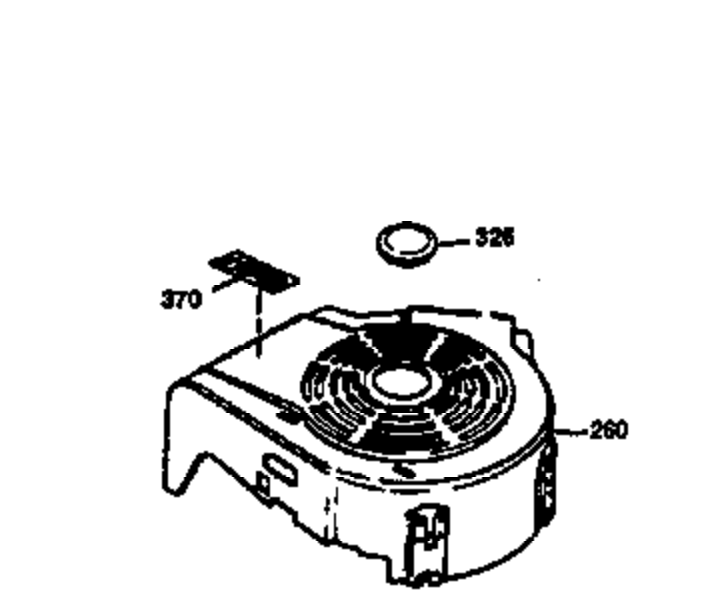

ILLUSTRATION SHOWS TYPICAL PARTS ONLY, ORDER BY PART NUMBER. PARTS NOT LISTED ARE SUPPLIED BY OEM.

Ref #	Part Number	Qty	Description
238	650806	2	Screw, 10-32 x 5/8"
239	34338	1	* Air Cleaner Gasket
245	34340	1	Air Cleaner Filter
250	34341A	1	Air Cleaner Cover
260	35484	1	Blower Housing
287	650884	2	Screw, 8-32 x 1/2"
298	28763	3	Screw, 10-32 x 35/64"
300	34476	1	Fuel Tank (Incl. 292 & 301)
301	33032	1	Fuel Cap
370	550223	1	Name Decal
390	590635	1	Rewind Starter