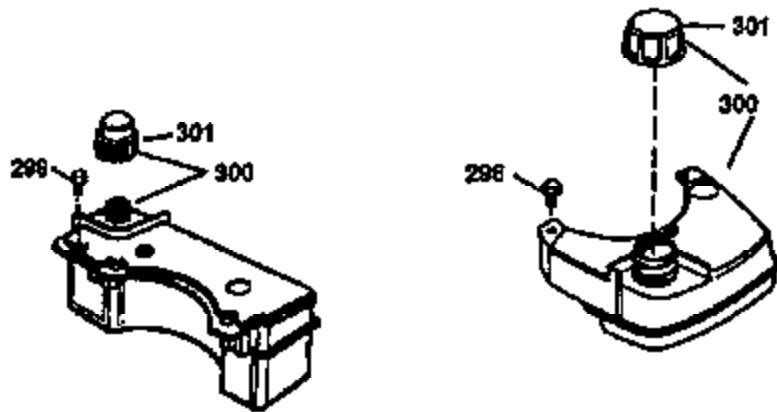

ILLUSTRATION SHOWS TYPICAL PARTS ONLY, ORDER BY PART NUMBER. PARTS NOT LISTED ARE SUPPLIED BY OEM.

Ref #	Part Number	Qty	Description
238	650806	2	Screw, 10-32 x 5/8"
239	34338	1	* Air Cleaner Gasket
245	34340	1	Air Cleaner Filter
250	34341B	1	Air Cleaner Cover
260	35491	1	Blower Housing
287	650926	2	Screw, 8-32 x 21/64"
298	28763	3	Screw, 10-32 x 35/64"
300	34476A	1	Fuel Tank (Incl. 292 & 301)
301	33032	1	Fuel Cap
390	590732	1	Rewind Starter (NOTE: This engine could have been built with 590688 starter. Refer to the design of the air intake louvers for part identification. Individual starter parts do not interchange.)