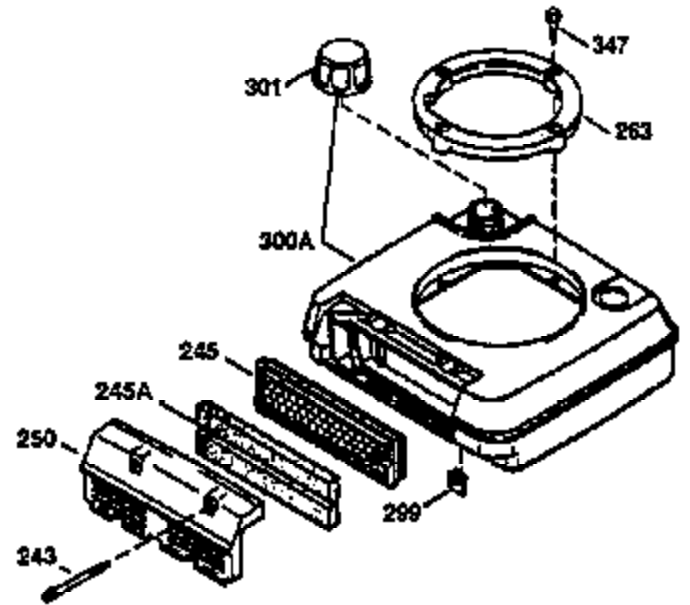

ILLUSTRATION SHOWS TYPICAL PARTS ONLY, ORDER BY PART NUMBER. PARTS NOT LISTED ARE SUPPLIED BY OEM.

Ref #	Part Number	Qty	Description
238	650806	2	Screw, 10-32 x 5/8"
239	34338	1	* Air Cleaner Gasket
245	34340	1	Air Cleaner Filter
250	34341B	1	Air Cleaner Cover
260	35491	1	Blower Housing
287	650926	2	Screw, 8-32 x 21/64"
298	28763	3	Screw, 10-32 x 35/64"
300	34476A	1	Fuel Tank (Incl. 292 & 301)
301	33032	1	Fuel Cap
390	590732	1	Rewind Starter (NOTE: This engine could have been built with 590688 starter. Refer to the design of the air intake louvers for part identification. Individual starter parts do not interchange.)