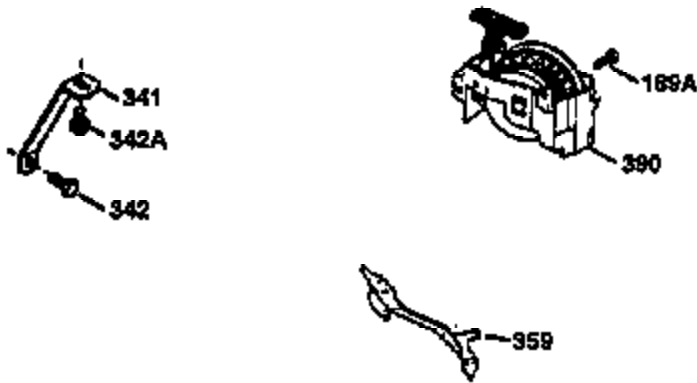

ILLUSTRATION SHOWS TYPICAL PARTS ONLY, ORDER BY PART NUMBER. PARTS NOT LISTED ARE SUPPLIED BY OEM.

Ref #	Part Number	Qty	Description
238	650806	2	Screw, 10-32 x 5/8"
239	34338	1	* Air Cleaner Gasket
245	34340	1	Air Cleaner Filter
250	34341B	1	Air Cleaner Cover
260	35491	1	Blower Housing
287	650926	2	Screw, 8-32 x 21/64"
298	28763	3	Screw, 10-32 x 35/64"
300	34476A	1	Fuel Tank (Incl. 292 & 301)
301	33032	1	Fuel Cap
390	590732	1	Rewind Starter (NOTE: This engine could have been built with 590738 starter. Refer to the design of the rope pulley strength ribs for part identification. Individual starter parts do not interchange. Refer to service bulletin 116).