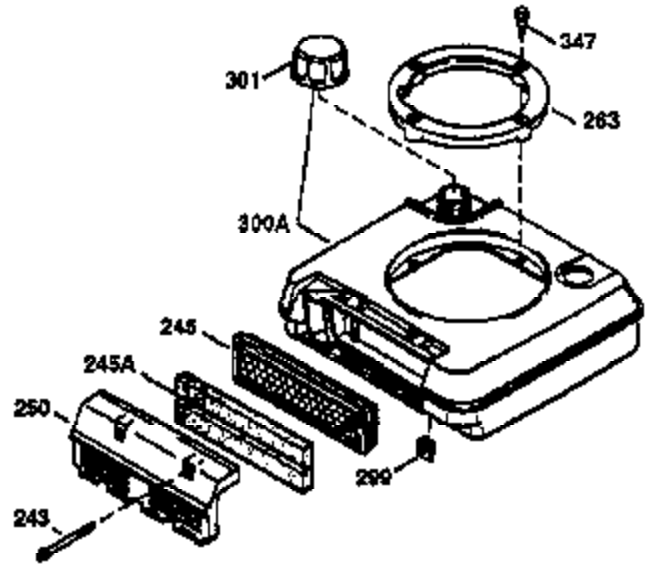

Ref #	Part Number	Qty	Description
238	650806	2	Screw, 10-32 x 5/8"
239	34338	1	* Air Cleaner Gasket
245	34340	1	Air Cleaner Filter
250	34341B	1	Air Cleaner Cover
260	35484	1	Blower Housing
287	650926	2	Screw, 8-32 x 21/64"
298	28763	3	Screw, 10-32 x 35/64"
300	34476A	1	Fuel Tank (Incl. 292 & 301)
301	33032	1	Fuel Cap
390	590732	1	Rewind Starter (NOTE: This engine could have been built with 590738 starter.)