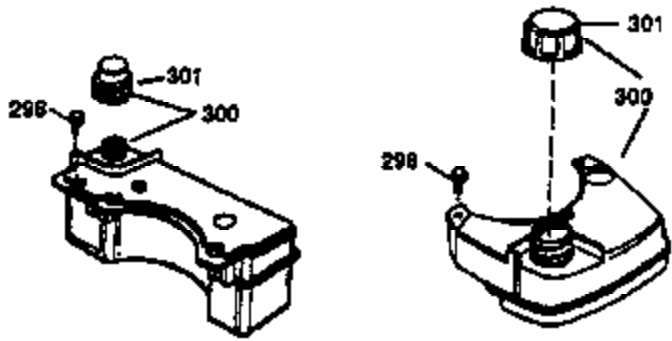

Ref #	Part Number	Qty	Description
238	650806	2	Screw, 10-32 x 5/8"
239	34338	1	* Air Cleaner Gasket
245	34340	1	Air Cleaner Filter
250	34341B	1	Air Cleaner Cover
260	35484	1	Blower Housing
287	650926	2	Screw, 8-32 x 21/64"
298	28763	3	Screw, 10-32 x 35/64"
300	34476A	1	Fuel Tank (Incl. 292 & 301)
301	33032	1	Fuel Cap
390	590732	1	Rewind Starter (NOTE: This engine could have been built with 590738 starter.)