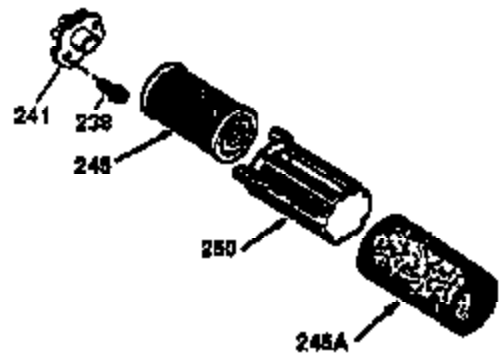

Ref #	Part Number	Qty	Description
19	31361	1	Extension Spring
69	35261	1	* Mounting Flange Gasket
70	35651E	1	Mounting Flange (Incl. 72 thru 83,306)
90	611112	1	Flywheel
182	6201	2	Screw, 1/4-28 x 7/8"
185	31384A	1	Intake Pipe (Incl. 224)
186	34337	1	Governor Link
200	33131A	1	Control Bracket (Incl. 202 thru 206)
209	30200	2	Screw, 10-24 x 9/16"
223	650451	2	Screw, 1/4-20 x 1"
238	650806	2	Screw, 10-32 x 5/8"
245	34340	1	Air Cleaner Filter
250	34341B	1	Air Cleaner Cover
275	36473	1	Muffler (Incl. 277)
277	650988	2	Screw, 1/4-20 x 2-5/16"
416	36085	1	Spark Arrestor Kit (Incl. 417)(Optional)
417	650760	1	Screw, 8-32 x 3/8" (Optional)