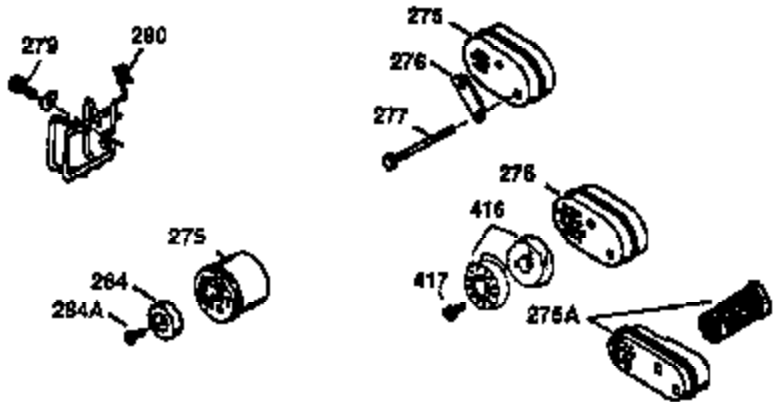

Ref #	Part Number	Qty	Description
19	31361	1	Extension Spring
69	35261	1	* Mounting Flange Gasket
70	35651E	1	Mounting Flange (Incl. 72 thru 83,306)
90	611112	1	Flywheel
182	6201	2	Screw, 1/4-28 x 7/8"
185	31384A	1	Intake Pipe (Incl. 224)
186	34337	1	Governor Link
200	33131A	1	Control Bracket (Incl. 202 thru 206)
209	30200	2	Screw, 10-24 x 9/16"
223	650451	2	Screw, 1/4-20 x 1"
238	650806	2	Screw, 10-32 x 5/8"
245	34340	1	Air Cleaner Filter
250	34341B	1	Air Cleaner Cover
275	36473	1	Muffler (Incl. 277)
277	650988	2	Screw, 1/4-20 x 2-5/16"
416	36085	1	Spark Arrestor Kit (Incl. 417)(Optional)
417	650760	1	Screw, 8-32 x 3/8" (Optional)