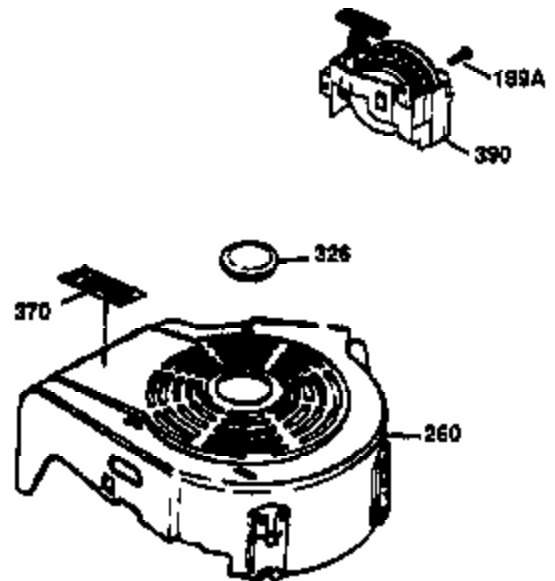

Ref #	Part Number	Qty	Description
238	650806	2	Screw, 10-32 x 5/8"
239	34338	1	* Air Cleaner Gasket
245	34340	1	Air Cleaner Filter
250	34341B	1	Air Cleaner Cover
260	35484	1	Blower Housing
287	650926	2	Screw, 8-32 x 21/64"
298	28763	3	Screw, 10-32 x 35/64"
300	34476A	1	Fuel Tank (Incl. 292 & 301)
301	33032	1	Fuel Cap
390	590732	1	Rewind Starter (NOTE: This engine could have been built with 590738 starter.)