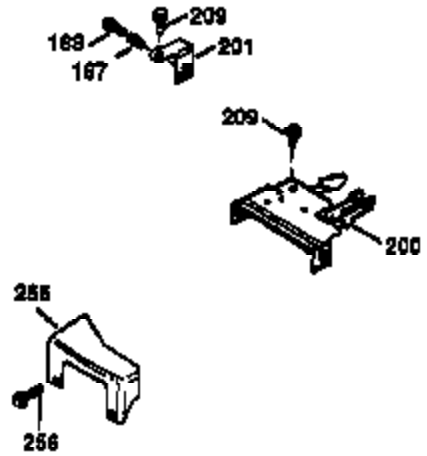

Ref #	Part Number	Qty	Description
19	31361	1	Extension Spring
69	35261	1	* Mounting Flange Gasket
70	35651E	1	Mounting Flange (Incl. 72 thru 83,306)
90	611112	1	Flywheel
182	6201	2	Screw, 1/4-28 x 7/8"
185	31384A	1	Intake Pipe (Incl. 224)
186	34337	1	Governor Link
200	33131A	1	Control Bracket (Incl. 202 thru 206)
209	30200	2	Screw, 10-24 x 9/16"
223	650451	2	Screw, 1/4-20 x 1"
238	650806	2	Screw, 10-32 x 5/8"
245	34340	1	Air Cleaner Filter
250	34341B	1	Air Cleaner Cover
275	36473	1	Muffler (Incl. 277)
277	650988	2	Screw, 1/4-20 x 2-5/16"
416	36085	1	Spark Arrestor Kit (Incl. 417)(Optional)
417	650760	1	Screw, 8-32 x 3/8" (Optional)