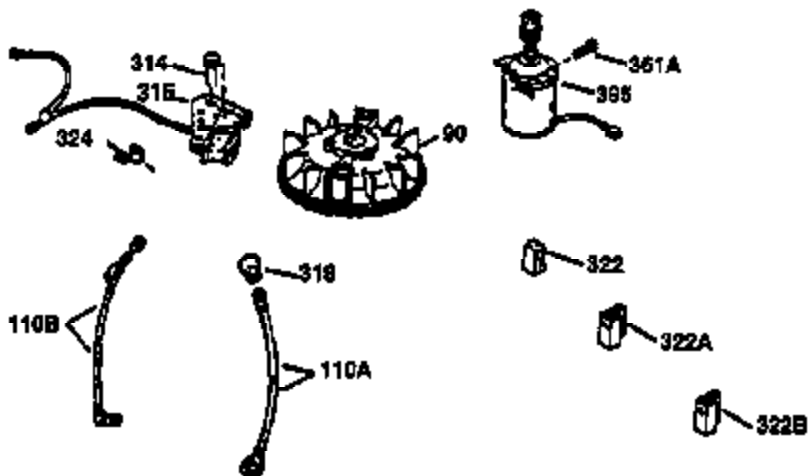

Ref #	Part Number	Qty	Description
19	31361	1	Extension Spring
69	35261	1	* Mounting Flange Gasket
70	35651E	1	Mounting Flange (Incl. 72 thru 83,306)
90	611112	1	Flywheel
182	6201	2	Screw, 1/4-28 x 7/8"
185	31384A	1	Intake Pipe (Incl. 224)
186	34337	1	Governor Link
200	33131A	1	Control Bracket (Incl. 202 thru 206)
209	30200	2	Screw, 10-24 x 9/16"
223	650451	2	Screw, 1/4-20 x 1"
238	650806	2	Screw, 10-32 x 5/8"
245	34340	1	Air Cleaner Filter
250	34341B	1	Air Cleaner Cover
275	36473	1	Muffler (Incl. 277)
277	650988	2	Screw, 1/4-20 x 2-5/16"
416	36085	1	Spark Arrestor Kit (Incl. 417)(Optional)
417	650760	1	Screw, 8-32 x 3/8" (Optional)