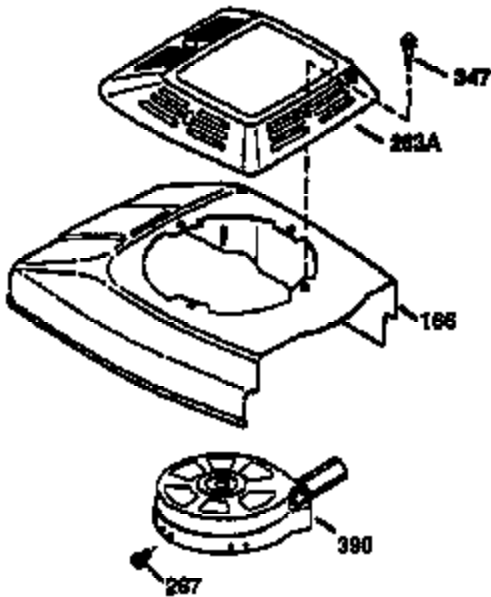

Ref #	Part Number	Qty	Description
238	650806	2	Screw, 10-32 x 5/8"
239	34338	1	* Air Cleaner Gasket
245	34340	1	Air Cleaner Filter
250	34341B	1	Air Cleaner Cover
260	35484	1	Blower Housing
287	650926	2	Screw, 8-32 x 21/64"
298	28763	3	Screw, 10-32 x 35/64"
300	34476A	1	Fuel Tank (Incl. 292 & 301)
301	33032	1	Fuel Cap
390	590732	1	Rewind Starter (NOTE: This engine could have been built with 590738 starter.)