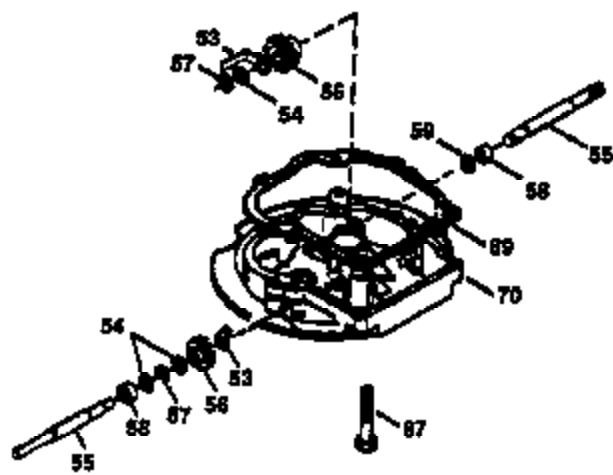

Ref #	Part Number	Qty	Description
19	31361	1	Extension Spring
69	35261	1	* Mounting Flange Gasket
70	35651E	1	Mounting Flange (Incl. 72 thru 83,306)
90	611112	1	Flywheel
182	6201	2	Screw, 1/4-28 x 7/8"
185	31384A	1	Intake Pipe (Incl. 224)
186	34337	1	Governor Link
200	33131A	1	Control Bracket (Incl. 202 thru 206)
209	30200	2	Screw, 10-24 x 9/16"
223	650451	2	Screw, 1/4-20 x 1"
238	650806	2	Screw, 10-32 x 5/8"
245	34340	1	Air Cleaner Filter
250	34341B	1	Air Cleaner Cover
275	36473	1	Muffler (Incl. 277)
277	650988	2	Screw, 1/4-20 x 2-5/16"
416	36085	1	Spark Arrestor Kit (Incl. 417)(Optional)
417	650760	1	Screw, 8-32 x 3/8" (Optional)