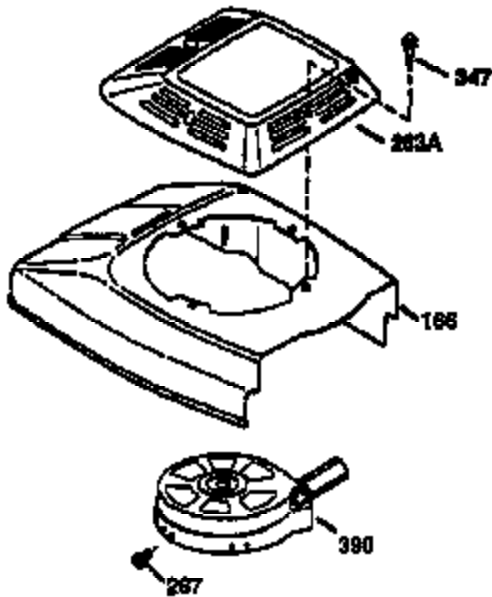

Ref #	Part Number	Qty	Description
178	29752	2	Nut & Lock Washer, 1/4-28
179	30593	1	Retainer Clip
182	6201	2	Screw, 1/4-28 x 7/8"
184	26756	1	* Carburetor To Intake Pipe Gasket
185	31384A	1	Intake Pipe (Incl. 224)
186	34337	1	Governor Link
200	33131A	1	Control Bracket (Incl. 202 thru 206)
202	36482	1	Compression Spring
203	31342	1	Compression Spring
204	651029	1	Screw, Torx T-10, 5-40 x 7/16"
205	651019	1	Screw, Torx T-10, 6-32 x 41/64"
206	610973	1	Terminal
207	34336	1	Throttle Link
209	30200	2	Screw, 10-24 x 9/16"
210	27793	1	Conduit Clip
211	28942	1	Screw, 10-32 x 3/8"
223	650451	2	Screw, 1/4-20 x 1"
224	34690A	1	* Intake Pipe Gasket
238	650806	2	Screw, 10-32 x 5/8"
239	34338	1	* Air Cleaner Gasket
240	34858	1	Air Cleaner Body
245	34340	1	Air Cleaner Filter
250	34341B	1	Air Cleaner Cover
260	35484	1	Blower Housing
261	30200	2	Screw, 10-24 x 9/16"
262	650831	2	Screw, 1/4-20 x 1/2"
275	36473	1	Muffler (Incl. 277)
277	650988	2	Screw, 1/4-20 x 2-5/16"
285	35000A	1	Starter Cup
287	650926	2	Screw, 8-32 x 21/64"
290	30705	1	Fuel Line
292	26460	2	Fuel Line Clamp
300	34476A	1	Fuel Tank (Incl. 292 & 301)
301	33032	1	Fuel Cap
305	35577	1	Oil Fill Tube
306	36996	1	* "O"-Ring
307	35499	1	"O"-Ring
309	650562	1	Screw, 10-32 x 1/2"
310	35578	1	Dipstick
313	34080	1	Spacer
370K	36695	1	Starter Decal
370A	36261	1	Lubrication Decal
370C	37199	1	Primer Decal
380	632046A	1	Carburetor (Incl. 184)
390	590732	1	Rewind Starter (NOTE: This engine could have been built with 590738 starter.)
400	36475B	1	* Gasket Set (Incl. items marked PK in notes) Incl. part #'s 26756 (1), 27234A (1), 33735 (1), 34338 (1), 34690A (1), 36437 (1), 36832 (1), 36996 (1), 37130 (1)
420	730225A	1	SAE 30 4-Cycle Engine Oil (1 Quart)