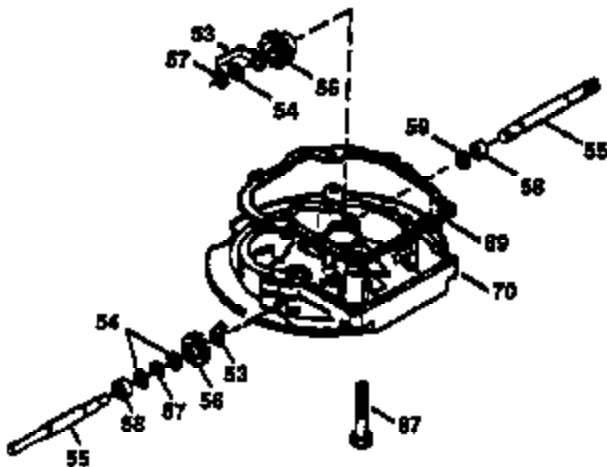

Ref #	Part Number	Qty	Description
19	31361	1	Extension Spring
69	35261	1	* Mounting Flange Gasket
70	35651E	1	Mounting Flange (Incl. 72 thru 83,306)
90	611112	1	Flywheel
182	6201	2	Screw, 1/4-28 x 7/8"
185	31384A	1	Intake Pipe (Incl. 224)
186	34337	1	Governor Link
200	33131A	1	Control Bracket (Incl. 202 thru 206)
209	30200	2	Screw, 10-24 x 9/16"
223	650451	2	Screw, 1/4-20 x 1"
238	650806	2	Screw, 10-32 x 5/8"
245	34340	1	Air Cleaner Filter
250	34341B	1	Air Cleaner Cover
275	36473	1	Muffler (Incl. 277)
277	650988	2	Screw, 1/4-20 x 2-5/16"
416	36085	1	Spark Arrestor Kit (Incl. 417)(Optional)
417	650821	1	Screw, 10-32 x 1/2" (Optional)