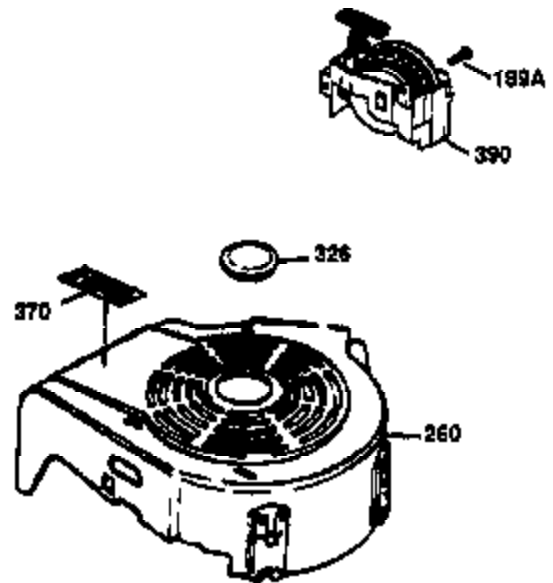

Ref #	Part Number	Qty	Description
178	29752	2	Nut & Lock Washer, 1/4-28
179	30593	1	Retainer Clip
182	6201	2	Screw, 1/4-28 x 7/8"
184	26756	1	* Carburetor To Intake Pipe Gasket
185	31384A	1	Intake Pipe (Incl. 224)
186	34337	1	Governor Link
200	33131A	1	Control Bracket (Incl. 202 thru 206)
202	36482	1	Compression Spring
203	31342	1	Compression Spring
204	651029	1	Screw, Torx T-10, 5-40 x 7/16"
205	651019	1	Screw, Torx T-10, 6-32 x 41/64"
206	610973	1	Terminal
207	34336	1	Throttle Link
209	30200	2	Screw, 10-24 x 9/16"
210	27793	1	Conduit Clip
211	28942	1	Screw, 10-32 x 3/8"
223	650451	2	Screw, 1/4-20 x 1"
224	34690A	1	* Intake Pipe Gasket
238	650806	2	Screw, 10-32 x 5/8"
239	34338	1	* Air Cleaner Gasket
240	34858	1	Air Cleaner Body
245	34340	1	Air Cleaner Filter
250	34341B	1	Air Cleaner Cover
260	35484	1	Blower Housing
261	30200	2	Screw, 10-24 x 9/16"
262	650831	2	Screw, 1/4-20 x 1/2"
275	36473	1	Muffler (Incl. 277)
277	650988	2	Screw, 1/4-20 x 2-5/16"
285	35000A	1	Starter Cup
287	650926	2	Screw, 8-32 x 21/64"
290	30705	1	Fuel Line
292	26460	2	Fuel Line Clamp
300	34476A	1	Fuel Tank (Incl. 292 & 301)
301	33032	1	Fuel Cap
305	35577	1	Oil Fill Tube
306	36996	1	* "O"-Ring
307	35499	1	"O"-Ring
309	650562	1	Screw, 10-32 x 1/2"
310	35578	1	Dipstick
313	34080	1	Spacer
370K	36695	1	Starter Decal
370A	36261	1	Lubrication Decal
370C	37199	1	Primer Decal
380	632046A	1	Carburetor (Incl. 184)
390	590732	1	Rewind Starter (NOTE: This engine could have been built with 590738 starter.)
400	36475B	1	* Gasket Set (Incl. items marked PK in notes) Incl. part #'s 26756 (1), 27234A (1), 33735 (1), 34338 (1), 34690A (1), 36437 (1), 36832 (1), 36996 (1), 37130 (1)
420	730225A	1	SAE 30 4-Cycle Engine Oil (1 Quart)