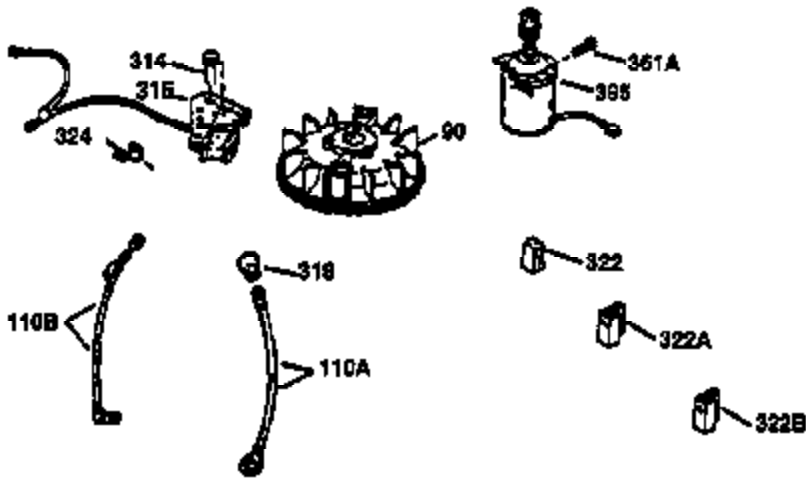

Ref #	Part Number	Qty	Description
19	31361	1	Extension Spring
69	35261	1	* Mounting Flange Gasket
70	35651E	1	Mounting Flange (Incl. 72 thru 83,306)
90	611112	1	Flywheel
182	6201	2	Screw, 1/4-28 x 7/8"
185	31384A	1	Intake Pipe (Incl. 224)
186	34337	1	Governor Link
200	33131A	1	Control Bracket (Incl. 202 thru 206)
209	30200	2	Screw, 10-24 x 9/16"
223	650451	2	Screw, 1/4-20 x 1"
238	650806	2	Screw, 10-32 x 5/8"
245	34340	1	Air Cleaner Filter
250	34341B	1	Air Cleaner Cover
275	36473	1	Muffler (Incl. 277)
277	650988	2	Screw, 1/4-20 x 2-5/16"
416	36085	1	Spark Arrestor Kit (Incl. 417)(Optional)
417	650821	1	Screw, 10-32 x 1/2" (Optional)