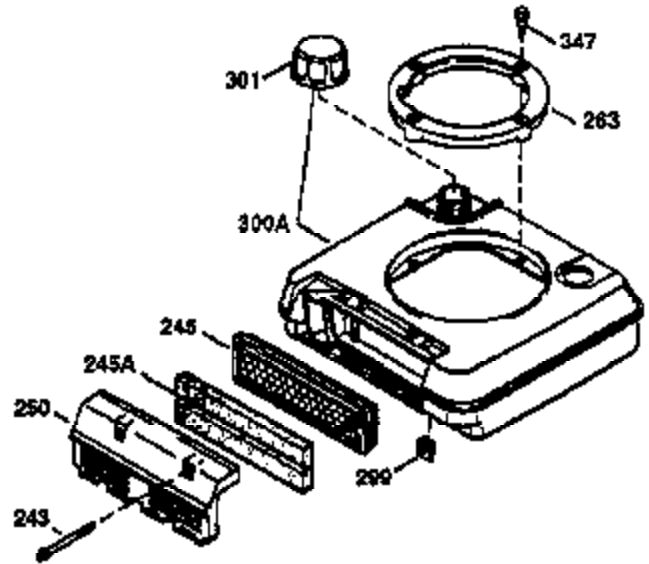

Ref #	Part Number	Qty	Description
178	29752	2	Nut & Lock Washer, 1/4-28
179	30593	1	Retainer Clip
182	6201	2	Screw, 1/4-28 x 7/8"
184	26756	1	* Carburetor To Intake Pipe Gasket
185	31384A	1	Intake Pipe (Incl. 224)
186	34337	1	Governor Link
200	33131A	1	Control Bracket (Incl. 202 thru 206)
202	36482	1	Compression Spring
203	31342	1	Compression Spring
204	651029	1	Screw, Torx T-10, 5-40 x 7/16"
205	651019	1	Screw, Torx T-10, 6-32 x 41/64"
206	610973	1	Terminal
207	34336	1	Throttle Link
209	30200	2	Screw, 10-24 x 9/16"
210	27793	1	Conduit Clip
211	28942	1	Screw, 10-32 x 3/8"
223	650451	2	Screw, 1/4-20 x 1"
224	34690A	1	* Intake Pipe Gasket
238	650806	2	Screw, 10-32 x 5/8"
239	34338	1	* Air Cleaner Gasket
240	34858	1	Air Cleaner Body
245	34340	1	Air Cleaner Filter
250	34341B	1	Air Cleaner Cover
260	35484	1	Blower Housing
261	30200	2	Screw, 10-24 x 9/16"
262	650831	2	Screw, 1/4-20 x 1/2"
275	36473	1	Muffler (Incl. 277)
277	650988	2	Screw, 1/4-20 x 2-5/16"
285	35000A	1	Starter Cup
287	650926	2	Screw, 8-32 x 21/64"
290	30705	1	Fuel Line
292	26460	2	Fuel Line Clamp
300	34476A	1	Fuel Tank (Incl. 292 & 301)
301	33032	1	Fuel Cap
305	35577	1	Oil Fill Tube
306	36996	1	* "O"-Ring
307	35499	1	"O"-Ring
309	650562	1	Screw, 10-32 x 1/2"
310	35578	1	Dipstick
313	34080	1	Spacer
370K	36695	1	Starter Decal
370A	36261	1	Lubrication Decal
370C	37199	1	Primer Decal
380	632046A	1	Carburetor (Incl. 184)
390	590732	1	Rewind Starter (NOTE: This engine could have been built with 590738 starter.)
400	36475B	1	* Gasket Set (Incl. items marked PK in notes) Incl. part #'s 26756 (1), 27234A (1), 33735 (1), 34338 (1), 34690A (1), 36437 (1), 36832 (1), 36996 (1), 37130 (1)
420	730225A	1	SAE 30 4-Cycle Engine Oil (1 Quart)