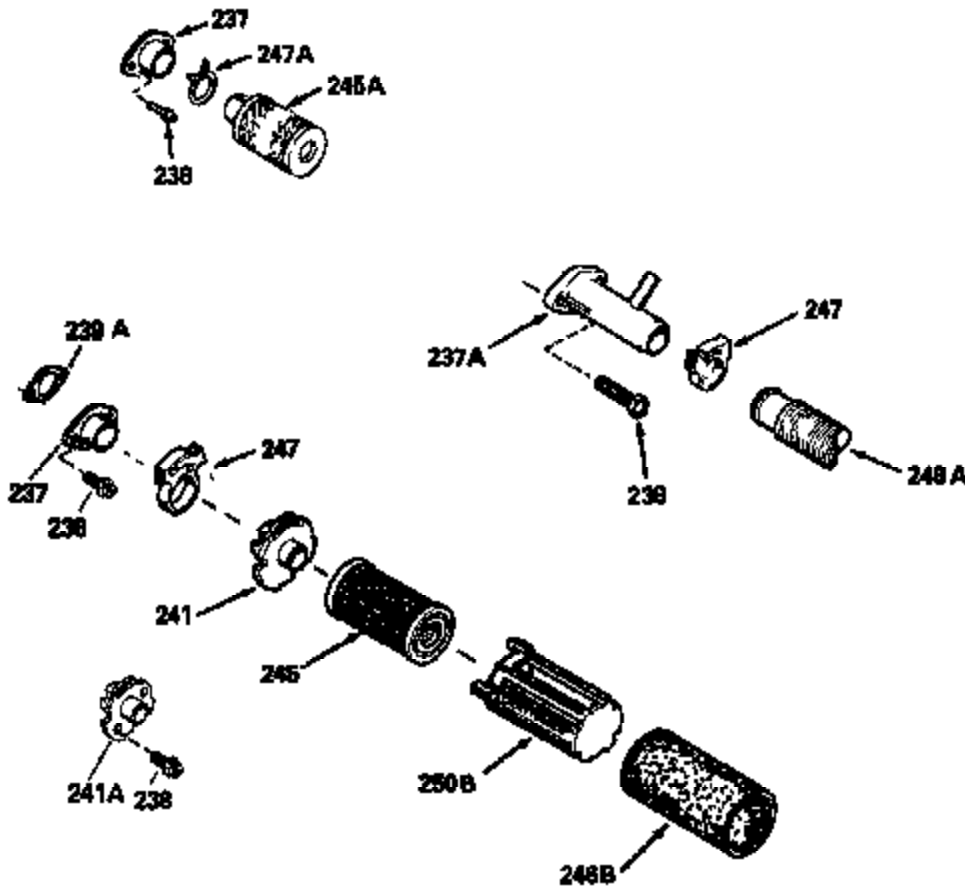

Ref #	Part Number	Qty	Description
19	31361		Spring, Extension
69	35261		* Gasket, Mounting flange
182	6201		Screw, 1/4-28 x 7/8"
185	31384A		Pipe, Intake (Incl. 224)
186	32653		Link, Governor spring
216	33086		Lever, Speed adjusting
223	650451		Screw, 1/4-20 x 1"
238	650806		Screw, 10-32 x 5/8"
246B	35435		Filter, Pre-Air (Use as required)