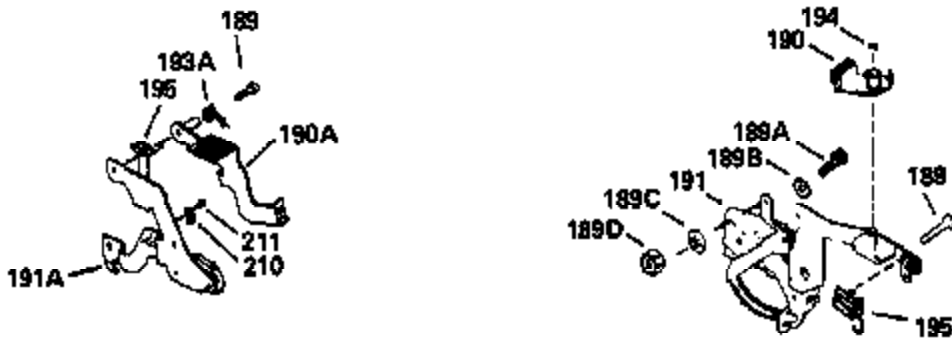

Ref #	Part Number	Qty	Description
210	27793		Clip, Conduit
211	28942		Screw, 10-32 x 3/8"
274	26754A		* Gasket, Exhaust (Use as required)
275B	35708		Muffler (Incl. 277)
277A	30063		Screw, 1/4-20 x 1/2" (Use as required)
277	650795		Screw, 1/4-20 x 2-1/4"
370F	34387		Decal, Instruction (Optional)
415	730162		Muffler Adap.Kit(Incl.274,277A)(Use a s req.)
430	730574		Debris Screen Kit (Incl. 370F,431-433)(Opt.)
431	35596		Screen, Debris (Optional)
432	35597		Bracket, Debris screen (Optional)
433	650910		Screw, 8-32 x 1/4" (Optional)