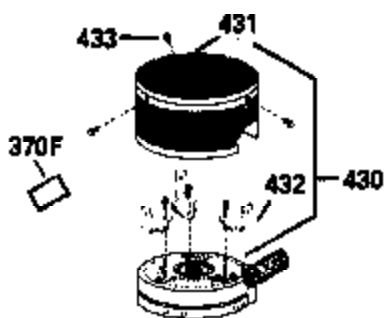

Ref #	Part Number	Qty	Description
210	27793		Clip, Conduit
211	28942		Screw, 10-32 x 3/8"
274	26754A		* Gasket, Exhaust (Use as required)
275B	35708		Muffler (Incl. 277)
277A	30063		Screw, 1/4-20 x 1/2" (Use as required)
277	650795		Screw, 1/4-20 x 2-1/4"
370F	34387		Decal, Instruction (Optional)
415	730162		Muffler Adap.Kit(Incl.274,277A)(Use a s req.)
430	730574		Debris Screen Kit (Incl. 370F,431-433)(Opt.)
431	35596		Screen, Debris (Optional)
432	35597		Bracket, Debris screen (Optional)
433	650910		Screw, 8-32 x 1/4" (Optional)