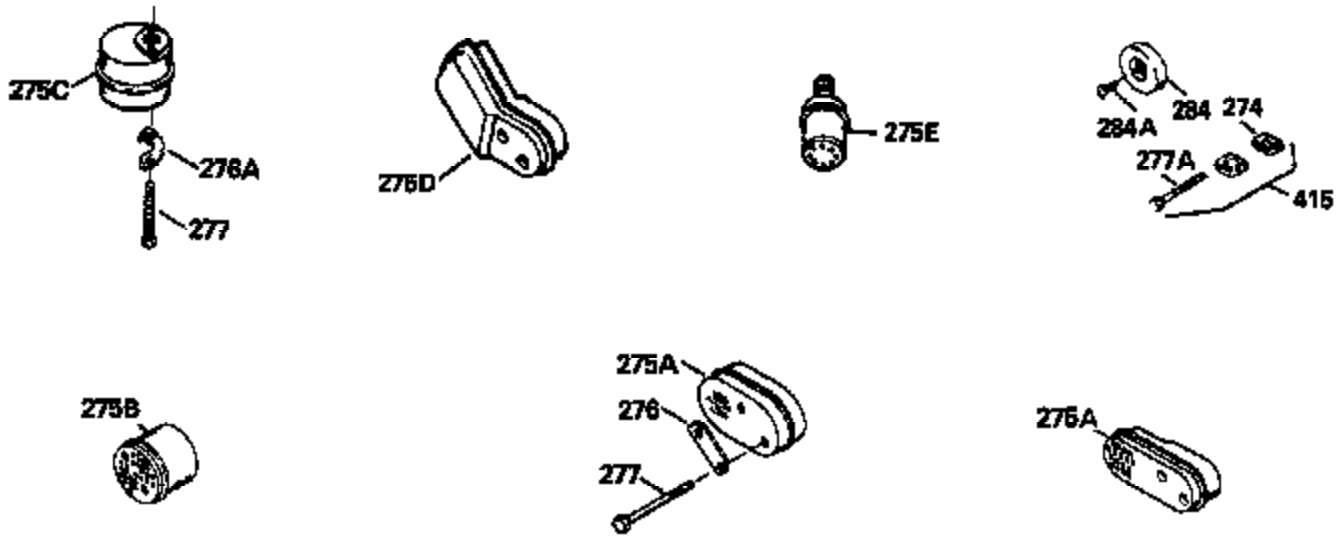

Ref #	Part Number	Qty	Description
189	650839		Screw, 1/4-20 x 3/8"
190	35831		Lever, Brake
191	35015B		Bracket Assy., S.E. Brake (Incl. 195)
194	32309		Ring, Retaining
195	610973		Terminal Assy.
274	26754A		* Gasket, Exhaust (Use as required)
275B	35708		Muffler (Incl. 277)
277	650795		Screw, 1/4-20 x 2-1/4"
277A	30063		Screw, 1/4-20 x 1/2" (Use as required)
370F	34387		Decal, Instruction (Optional)
415	730162		Muffler Adap.Kit(Incl.274,277A)(Use a s req.)
430	730574		Debris Screen Kit (Incl. 370F,431-433)(Opt.)
431	35596		Screen, Debris (Optional)
432	35597		Bracket, Debris screen (Optional)
433	650910		Screw, 8-32 x 1/4" (Optional)