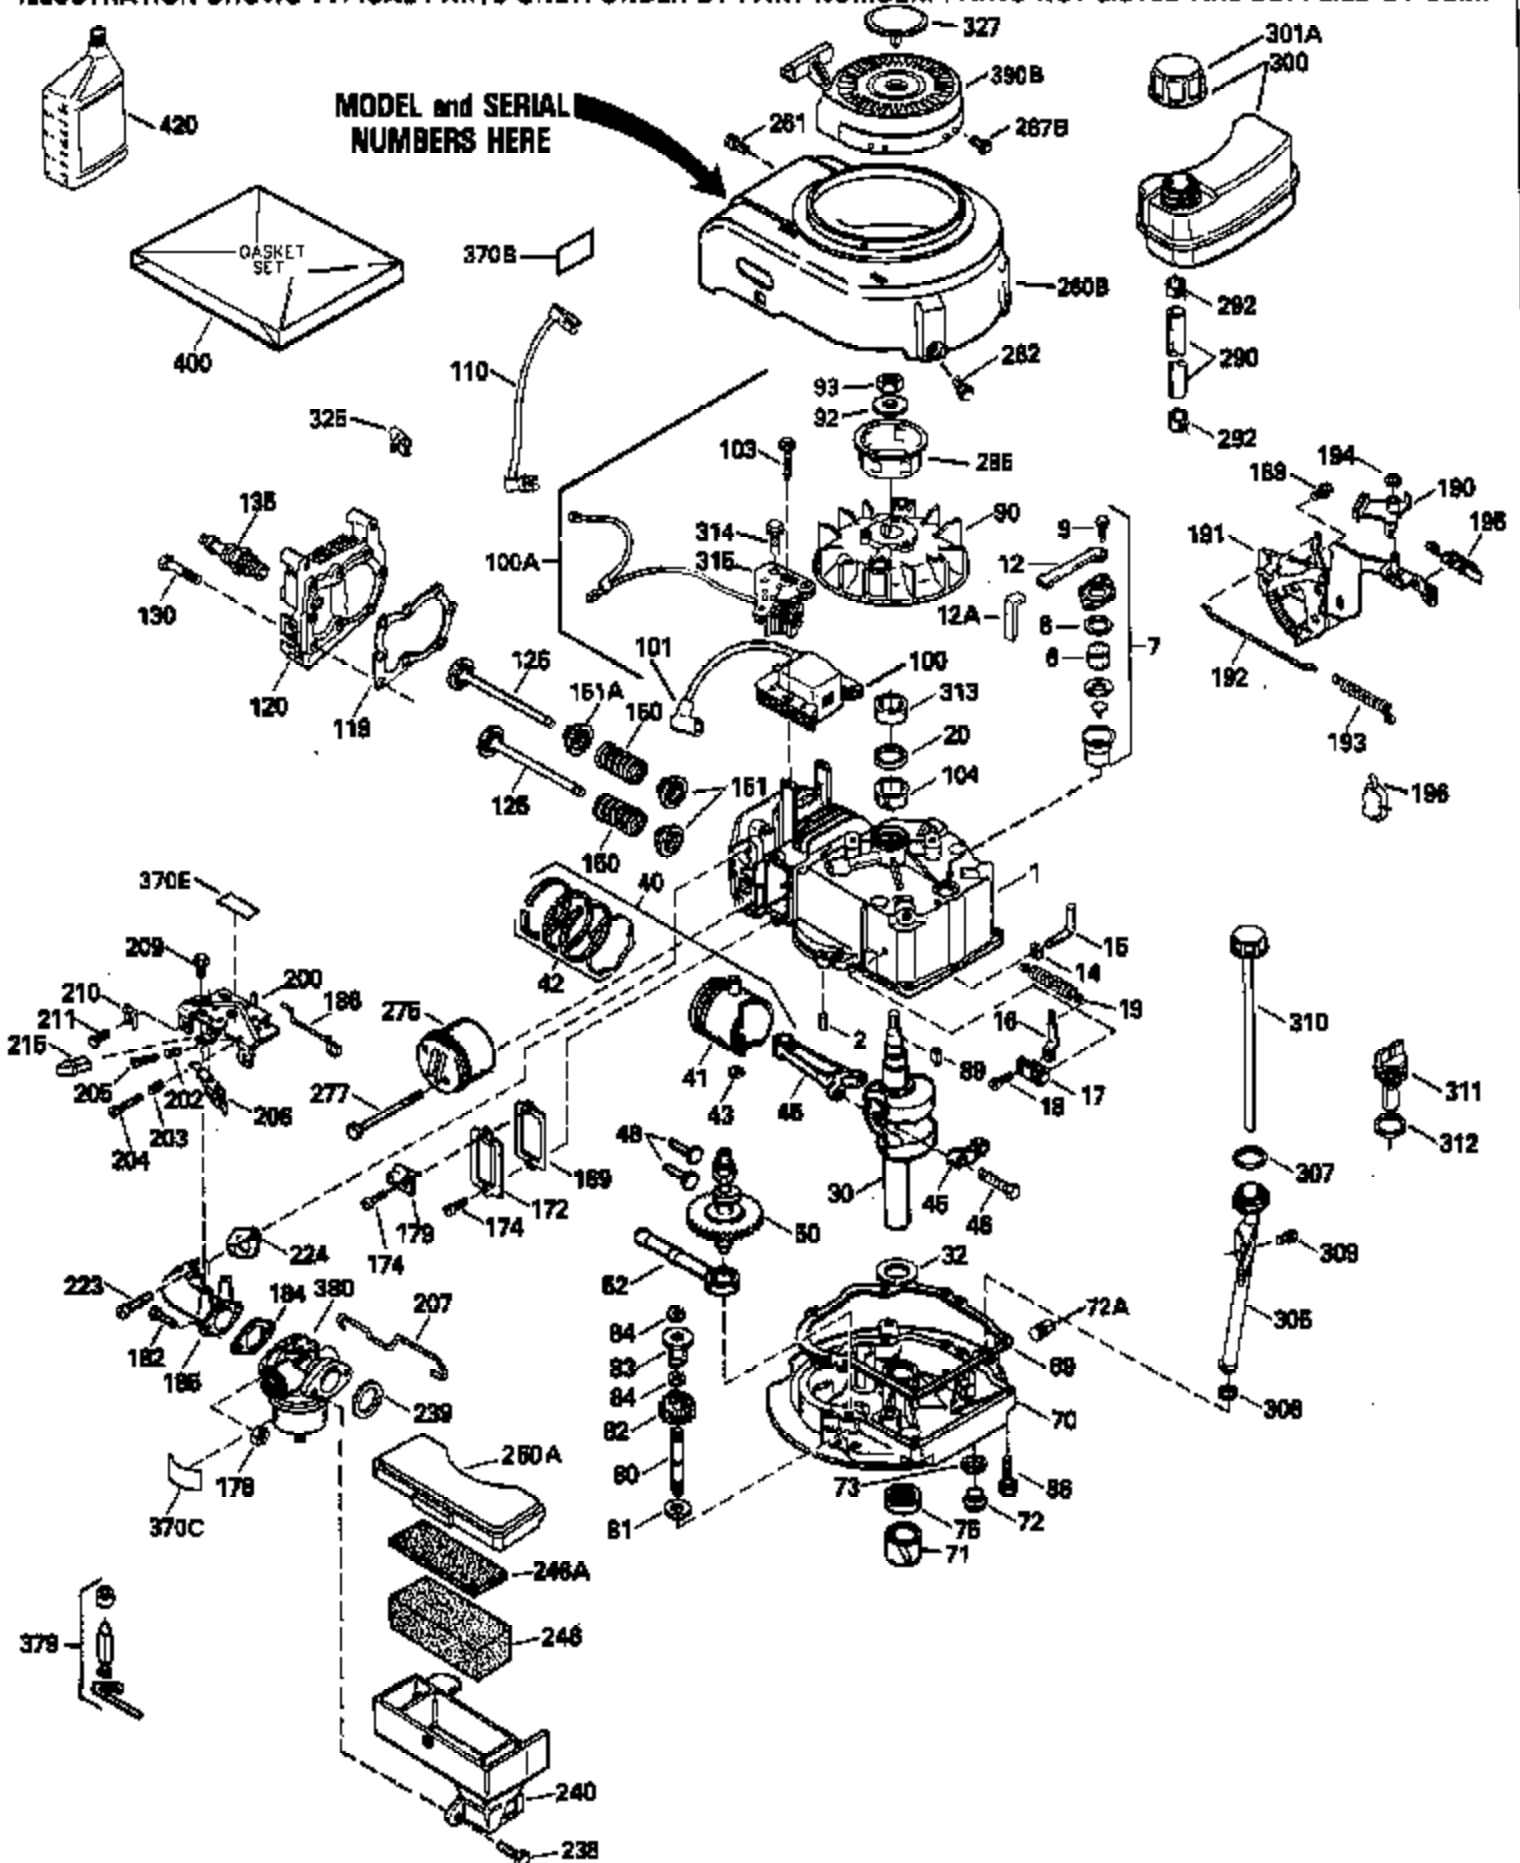

ILLUSTRATION SHOWS TYPICAL PARTS ONLY. ORDER BY PART NUMBER. PARTS NOT LISTED ARE SUPPLIED BY OEM.

Ref #	Part Number	Qty	Description
1	34975		Cylinder Ass'y. (Incl. 2, 8, 9 & 20) (2-1/2")
2	26727		Pin, Dowel
6	33734		Element, Breather
7	34214A		Breather Ass'y. (Incl. 6, 8, 9, 12 & 12A)
8	33735		* Gasket, Breather
9	30200		Screw, 10-24 x 9/16"
12	33886		Tube, Breather
14	28277		Washer
15	30589		Rod, Governor (Incl. 14)
16	31383A		Lever, Governor
17	31335		Clamp, Governor lever
18	650548		Screw, 8-32 x 5/16"
19	31361		Spring, Extension
20	32600		Seal, Oil
30	34463		Crankshaft Ass'y.
40	34514		Piston, Pin & Ring Set (Std.) (2-1/2" Bore)
40	34515		Piston, Pin & Ring Set (.010" OS)
40	34516		Piston, Pin & Ring Set (.020" OS)
41	32538B		Piston & Pin Ass'y. (Incl. 43)(Std.)(2-1/2")
41	32548B		Piston & Pin Ass'y. (Incl. 43) (.010" OS)
41	32549B		Piston & Pin Ass'y. (Incl. 43) (.020" OS)
42	28986		Ring Set (Std.) (2-1/2" Bore)
42	28987		Ring Set (.010" OS)
42	28988		Ring Set (.020" OS)
43	20381		Ring, Piston pin retaining
45	30963B		Rod Assy., Connecting (Incl. 46)
46	32610A		Bolt, Connecting rod
48	27241		Lifter, Valve
50	33148A		Camshaft
52	29914		Oil Pump Assy.
69	35261		* Gasket, Mounting flange
70	35651B		Mounting Flange (Incl. 72, 72A, 73, 7 5 & 80)
72A	9556		Plug, Pipe
72	30572		Plug, Oil drain (Incl. 73)
73	28833		* Drain Plug Gasket (Not req. W/plastic plug)
75	26208		Seal, Oil
80	30574		Shaft, Governor
81	30590A		Washer, Flat
82	30591		Gear Assy., Governor (Incl. 81)
83	30588A		Spool, Governor
84	29193		Ring, Retaining
86	650488		Screw, 1/4-20 x 1-1/4"
89	611004		Flywheel Key
90	611112		Flywheel
92	650815		Washer, Belleville
93	650816		Nut, Flywheel
100	730207		Magneto-to-Solid State Conversion Kit (Includes solid state module, solid state flywheel key, and instructions.)(Use as required on external ignition engines only.)
100	34443A		Solid State Assy.
101	610118		Cover, Spark plug
103	650814		Screw, Torx T-15, 10-24 x 1"
110	34231		Ground Wire
119	29953C		* Gasket, Cylinder head
120	34335		Head, Cylinder
125	29313C		Exhaust Valve (Std.) (Incl. 151)
125	29315C		Exhaust Valve (1/32" OS) (Incl. 151)