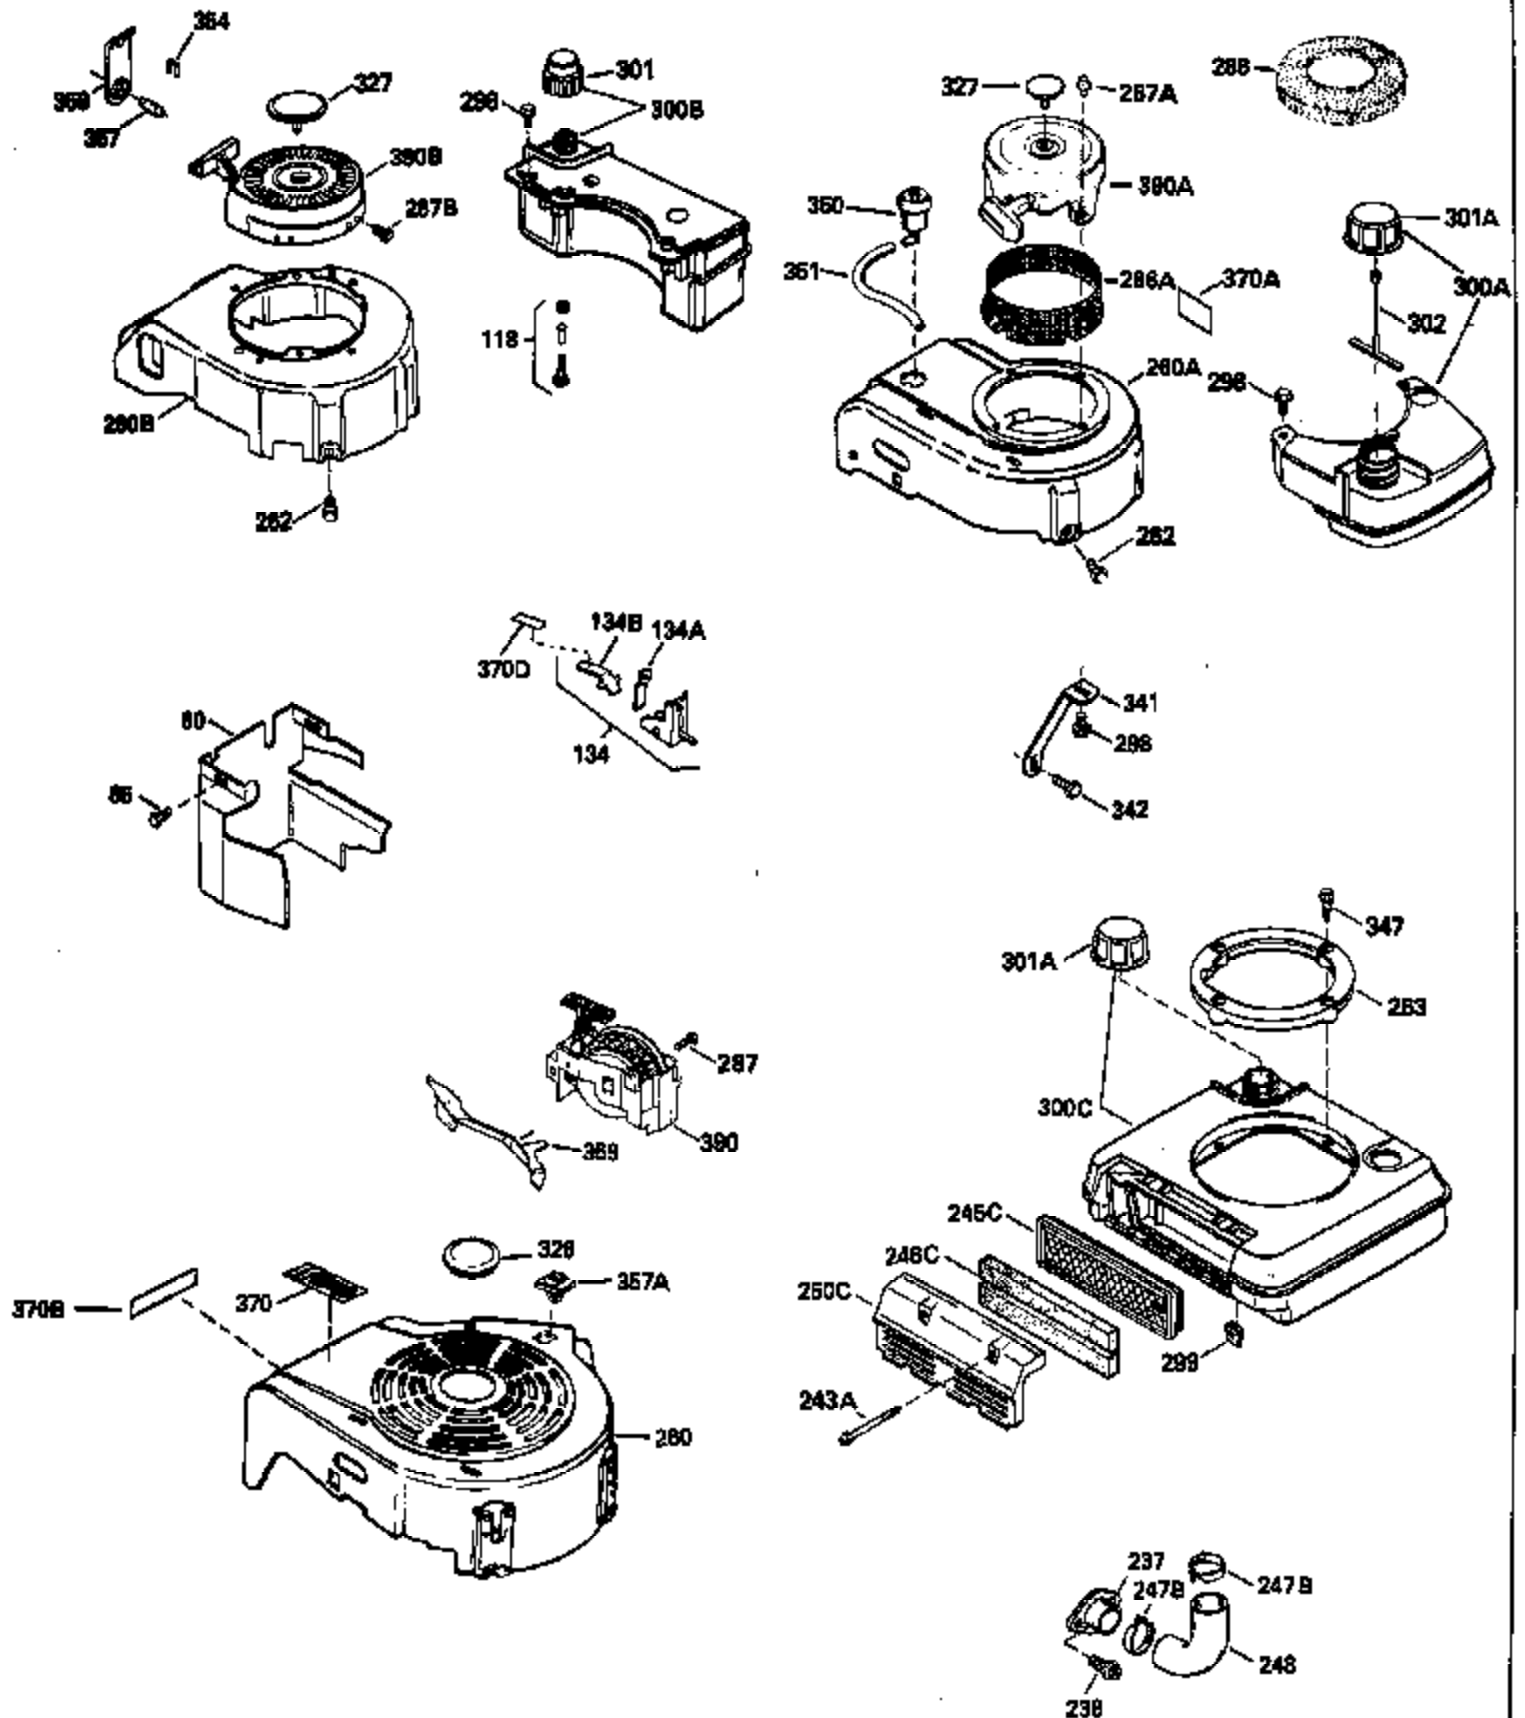

ILLUSTRATION SHOWS TYPICAL PARTS ONLY. ORDER BY PART NUMBER. PARTS NOT LISTED ARE SUPPLIED BY OEM.

Ref #	Part Number	Qty	Description
118	730194		Rope Guide Kit (Use as required with 34476 fuel tank)
238	650806		Screw, 10-32 x 5/8"
246C	35705		Filter, Pre-Air (Optional)
260A	35491		Housing, Blower
262	650831		Screw, 1/4-20 x 15/32"
287B	650884		Screw, 8-32 x 1/2"
287A	650735		Screw, 10-24 x 3/8" (Use as required)
287A			Pop Rivet, (3/16" Dia.)(Purchase locally)
301	33032		Fuel Cap
327	35932		Plug, Starter
370	550223		Decal, Name
370A	34346		Decal, Instruction
390B	590635		Rewind Starter (Refer to Division 5, Section C, page 34 or Fiche 8, Grid G-9 for breakdown)