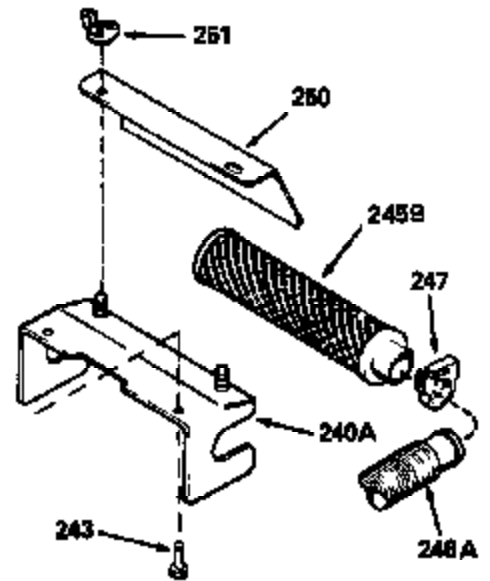

Ref #	Part Number	Qty	Description
307	35499		"O" Ring
309	650562		Screw, 10-32 x 1/2"
310	35578		Dipstick
313	34080		Spacer, Flywheel key
327	35932		Plug, Starter
370E	35167		Decal, Instruction
379	631021		Inlet Needle, Seat & Clip Assy.
380	632046A		Carburetor (Incl. 184) (Refer to Division 5, Section A, page A2-10 or Fiche 8, Grid F-3for breakdown)
390B	590621		Rewind Starter (Refer to Division 5, Section C, page 34 or Fiche 8, Grid G-9 for breakdown)
400	33238C		* Gasket Set (Incl. items marked *)
420	730225		SAE 30, 4-Cycle Engine Oil (Quart)

ILLUSTRATION SHOWS TYPICAL PARTS ONLY. ORDER BY PART NUMBER. PARTS NOT LISTED ARE SUPPLIED BY OEM.

Ref #	Part Number	Qty	Description
118	730194		Rope Guide Kit (Use as required with 34476 fuel tank)
238	650932		Screw, 10-32 x 49/64"
246C	35705		Filter, Pre-Air (Optional)
260B	35478		Housing, Blower
262	650831		Screw, 1/4-20 x 15/32"
287B	650884		Screw, 8-32 x 1/2"
287A	650735		Screw, 10-24 x 3/8" (Use as required)
287A			Pop Rivet, (3/16" Dia.)(Purchase locally)
301A	35355		Fuel Cap
327	35932		Plug, Starter
354	35025		Staple (Not used on all models)
357	34985		Rope Stop & Staple Ass'y. (Incl. 354)
370	35391		Decal, Instruction
390B	590621		Rewind Starter (Refer to Division 5, Section C, page 34 or Fiche 8, Grid G-9 for breakdown)

Ref #	Part Number	Qty	Description
189	650839		Screw, 1/4-20 x 3/8"
190	35831		Lever, Brake
191	35040A		Bracket Assy., S.E. Brake (Incl. 195)
194	32309		Ring, Retaining
195	610973		Terminal Assy.
274	26754A		* Gasket, Exhaust (Use as required)
277	650795		Screw, 1/4-20 x 2-1/4"
277A	30063		Screw, 1/4-20 x 1/2" (Use as required )
370F	34387		Decal, Instruction (Optional)
415	730162		Muffler Adap.Kit(Incl.274,277A)(Use a s req.)
430	730574		Debris Screen Kit (Incl. 370F,431-433 )(Opt.)
431	35596		Screen, Debris (Optional)
432	35597		Bracket, Debris screen (Optional)
433	650910		Screw, 8-32 x 1/4" (Optional)