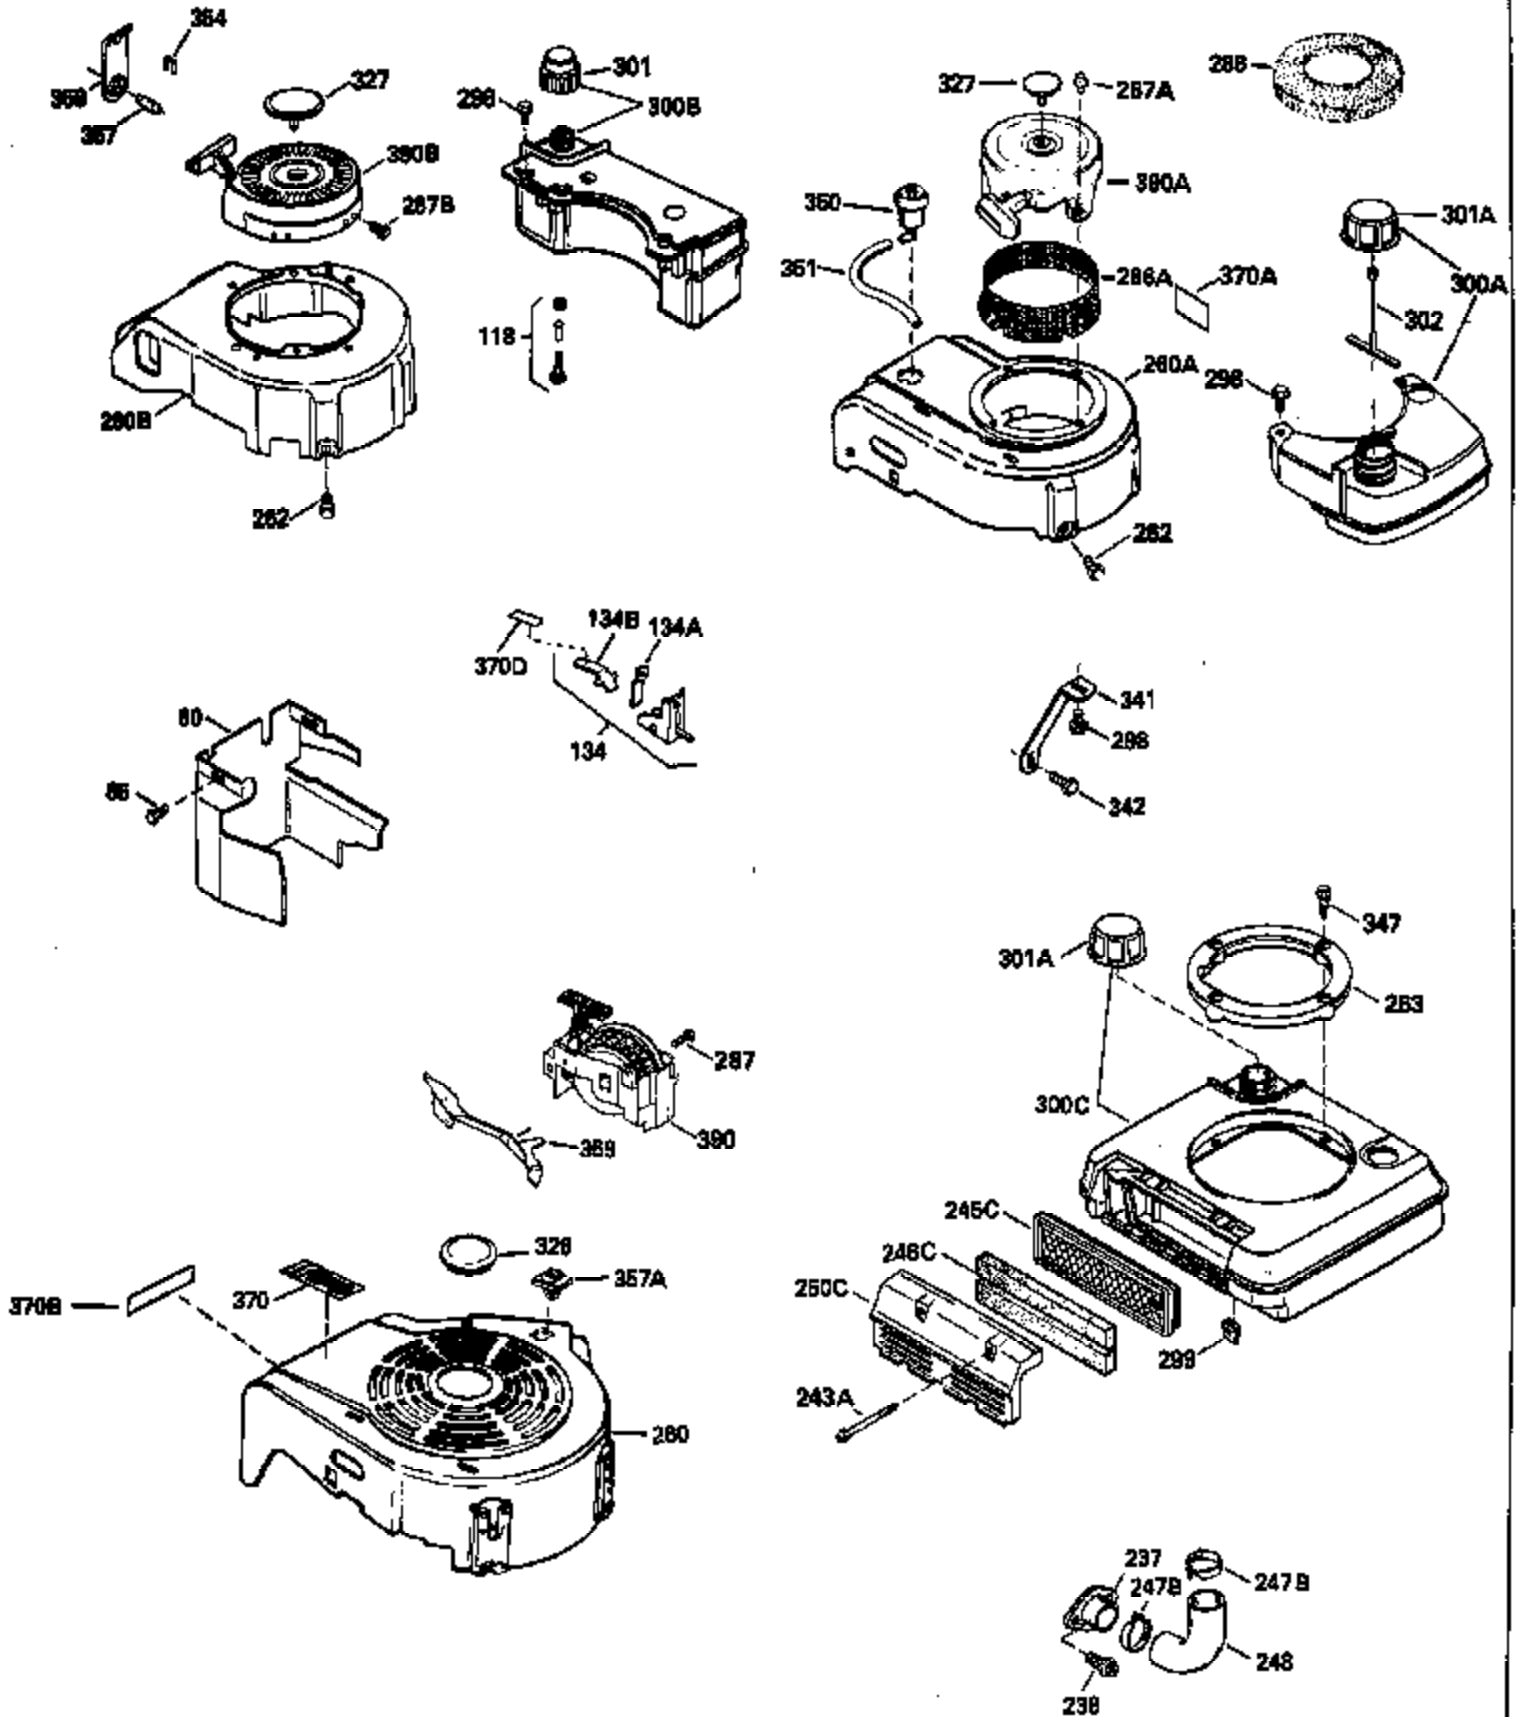

ILLUSTRATION SHOWS TYPICAL PARTS ONLY. ORDER BY PART NUMBER. PARTS NOT LISTED ARE SUPPLIED BY OEM.

Ref #	Part Number	Qty	Description
118	730194		Rope Guide Kit (Use as required with 34476 fuel tank)
238	650932		Screw, 10-32 x 49/64"
246C	35705		Filter, Pre-Air (Optional)
260B	35478		Housing, Blower
262	650831		Screw, 1/4-20 x 15/32"
287B	650884		Screw, 8-32 x 1/2"
287A	650735		Screw, 10-24 x 3/8" (Use as required)
287A			Pop Rivet, (3/16" Dia.)(Purchase locally)
301A	35355		Fuel Cap
327	35932		Plug, Starter
354	35025		Staple (Not used on all models)
357	34985		Rope Stop & Staple Ass'y. (Incl. 354)
370	35391		Decal, Instruction
390B	590621		Rewind Starter (Refer to Division 5, Section C, page 34 or Fiche 8, Grid G-9 for breakdown)