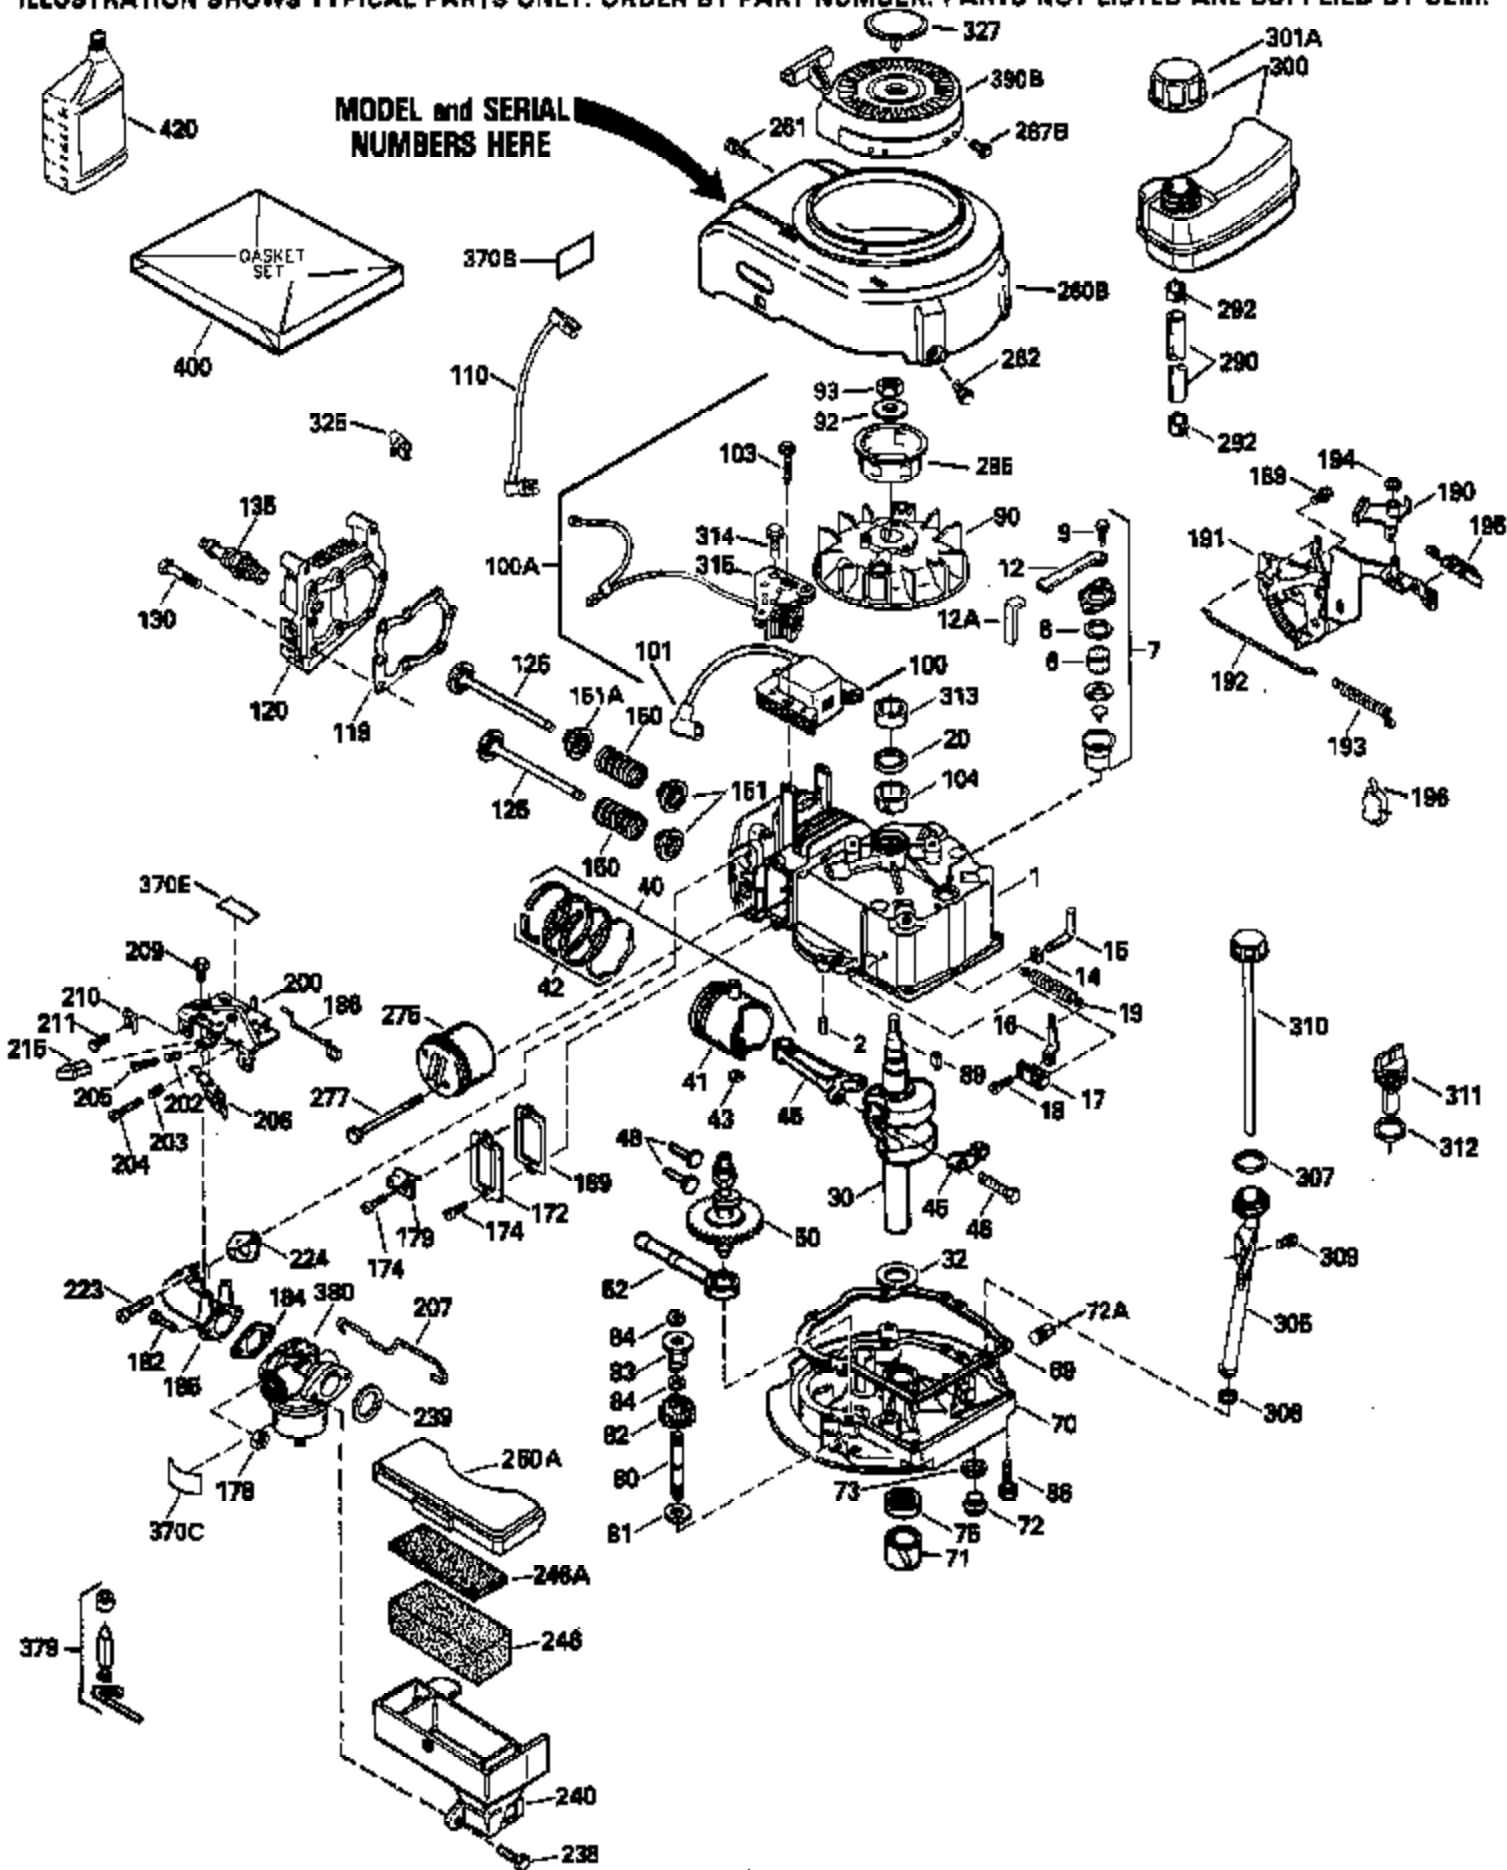

ILLUSTRATION SHOWS TYPICAL PARTS ONLY. ORDER BY PART NUMBER. PARTS NOT LISTED ARE SUPPLIED BY OEM.

Ref #	Part Number	Qty	Description
1	34975		Cylinder Ass'y. (Incl. 2, 8, 9 & 20) (2-1/2")
2	26727		Pin, Dowel
6	33734		Element, Breather
7	34214A		Breather Ass'y. (Incl. 6, 8, 9, 12 & 12A)
8	33735		* Gasket, Breather
9	30200		Screw, 10-24 x 9/16"
12A	34695		Elbow, Breather tube
12	33886		Tube, Breather
14	28277		Washer
15	30589		Rod, Governor (Incl. 14)
16	31383A		Lever, Governor
17	31335		Clamp, Governor lever
18	650548		Screw, 8-32 x 5/16"
19	31361		Spring, Extension
20	32600		Seal, Oil
30	35799		Crankshaft Ass'y.
32	32323		Washer, Thrust NOTE: This thrust washer maynot be required if a new crankshafthas been installed. Check the proper Mechanic's Handbook for acceptable end play. Use this .010" thrust washer if excess end play is measured.
40	34514		Piston, Pin & Ring Set (Std.) (2-1/2" Bore)
40	34515		Piston, Pin & Ring Set (.010" OS)
40	34516		Piston, Pin & Ring Set (.020" OS)
41	32538B		Piston & Pin Ass'y. (Incl. 43)(Std.)(2-1/2")
41	32548B		Piston & Pin Ass'y. (Incl. 43) (.010" OS)
41	32549B		Piston & Pin Ass'y. (Incl. 43) (.020" OS)
42	28986		Ring Set (Std.) (2-1/2" Bore)
42	28987		Ring Set (.010" OS)
42	28988		Ring Set (.020" OS)
43	20381		Ring, Piston pin retaining
45	30963B		Rod Assy., Connecting (Incl. 46)
46	32610A		Bolt, Connecting rod
48	27241		Lifter, Valve
50	33148A		Camshaft
52	29914		Oil Pump Assy.
69	35261		* Gasket, Mounting flange
70	34311C		Flange Ass'y. (Incl. 72, 72A, 73, 75 & 80)
72	30572		Plug, Oil drain (Incl. 73)
73	28833		* Drain Plug Gasket (Not req. W/plastic plug)
75	27897		Seal, Oil
80	30574		Shaft, Governor
81	30590A		Washer, Flat
82	30591		Gear Assy., Governor (Incl. 81)
83	30588A		Spool, Governor
84	29193		Ring, Retaining
86	650488		Screw, 1/4-20 x 1-1/4"
89	611004		Flywheel Key
90	611112		Flywheel
92	650815		Washer, Belleville
93	650816		Nut, Flywheel
100	730207		Magneto-to-Solid State Conversion Kit (Includes solid state module, solid state flywheel key, and instructions.)(Use as required on external ignition engines only.)
100	34443A		Solid State Assy.
101	610118		Cover, Spark plug
103	650814		Screw, Torx T-15, 10-24 x 1"
110	34961		Ground Wire