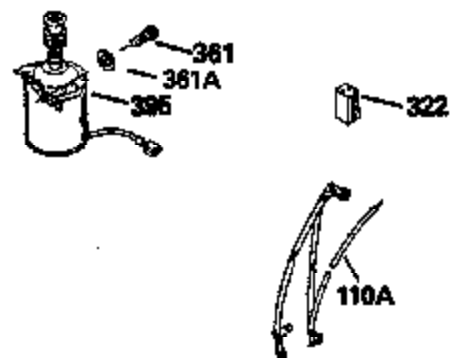

Ref #	Part Number	Qty	Description
189	650839		Screw, 1/4-20 x 3/8"
190	35831		Lever, Brake
191	35039A		Bracket Assy., S.E. Brake (Incl. 195)
194	32309		Ring, Retaining
195	610973		Terminal Assy.
274	26754A		* Gasket, Exhaust (Use as required)
275B	35708		Muffler (Incl. 277)
277	650795		Screw, 1/4-20 x 2-1/4"
277A	30063		Screw, 1/4-20 x 1/2" (Use as required)
370F	34387		Decal, Instruction (Optional)
415	730162		Muffler Adap.Kit(Incl.274,277A)(Use a s req.)
430	730574		Debris Screen Kit (Incl. 370F,431-433)(Opt.)
431	35596		Screen, Debris (Optional)
432	35597		Bracket, Debris screen (Optional)
433	650910		Screw, 8-32 x 1/4" (Optional)