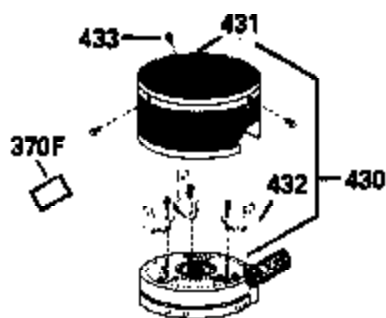

Ref #	Part Number	Qty	Description
189	650839		Screw, 1/4-20 x 3/8"
190	35831		Lever, Brake
191	35039A		Bracket Assy., S.E. Brake (Incl. 195)
194	32309		Ring, Retaining
195	610973		Terminal Assy.
274	26754A		* Gasket, Exhaust (Use as required)
275B	35708		Muffler (Incl. 277)
277	650795		Screw, 1/4-20 x 2-1/4"
277A	30063		Screw, 1/4-20 x 1/2" (Use as required)
370F	34387		Decal, Instruction (Optional)
415	730162		Muffler Adap.Kit(Incl.274,277A)(Use a s req.)
430	730574		Debris Screen Kit (Incl. 370F,431-433)(Opt.)
431	35596		Screen, Debris (Optional)
432	35597		Bracket, Debris screen (Optional)
433	650910		Screw, 8-32 x 1/4" (Optional)