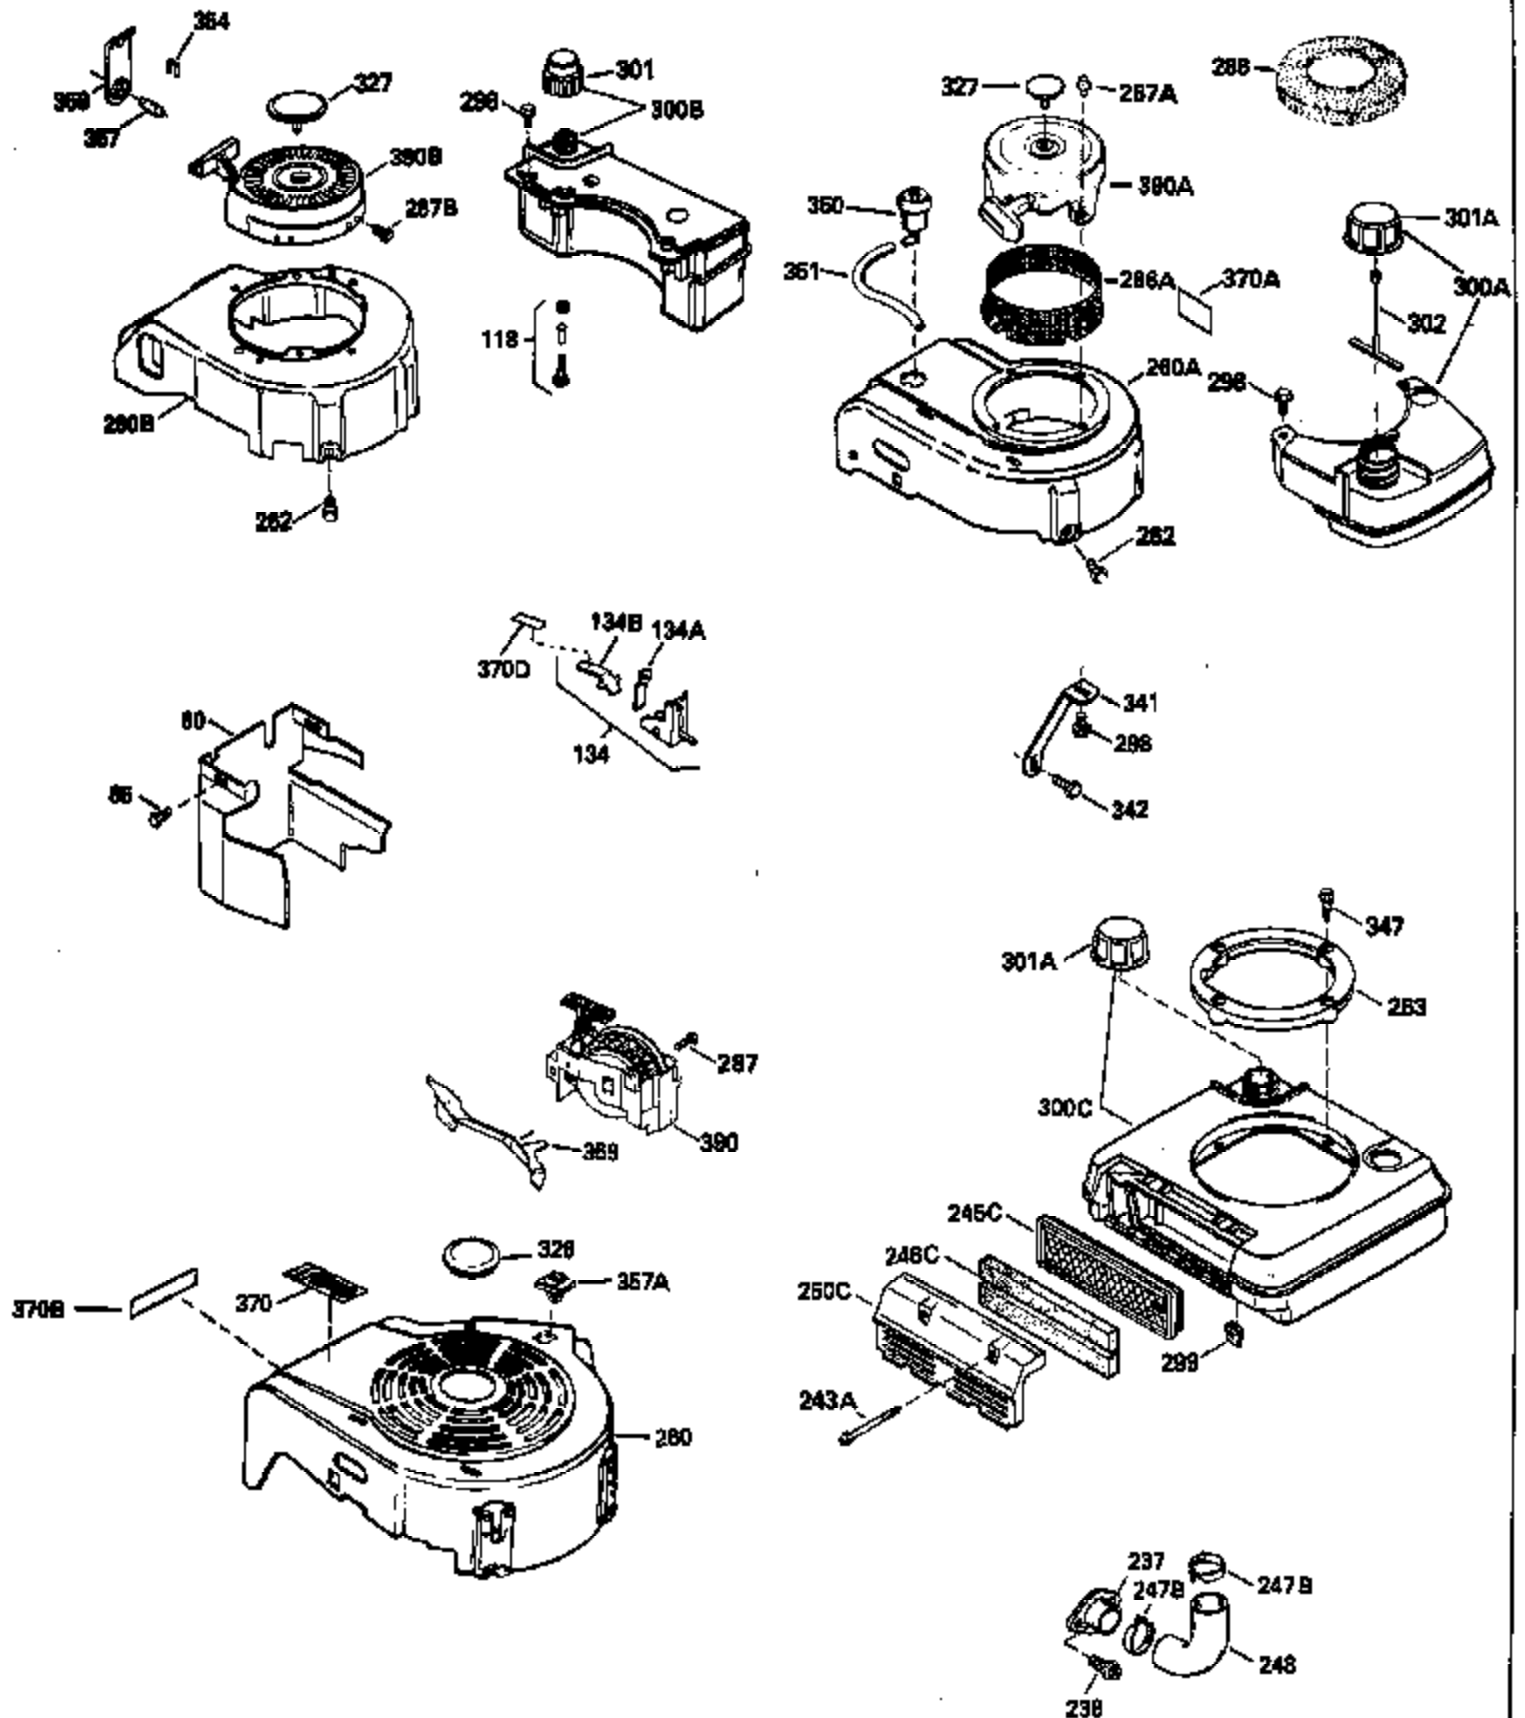

ILLUSTRATION SHOWS TYPICAL PARTS ONLY. ORDER BY PART NUMBER. PARTS NOT LISTED ARE SUPPLIED BY OEM.

Ref #	Part Number	Qty	Description
118	730194		Rope Guide Kit (Use as required with 34476 fuel tank)
238	650806		Screw, 10-32 x 5/8"
246C	35705		Filter, Pre-Air (Optional)
260A	35491		Housing, Blower
262	650831		Screw, 1/4-20 x 15/32"
287B	650884		Screw, 8-32 x 1/2"
287A	650735		Screw, 10-24 x 3/8" (Use as required)
287A			Pop Rivet, (3/16" Dia.)(Purchase locally)
301	33032		Fuel Cap
327	35932		Plug, Starter
370	550223		Decal, Name
370A	34346		Decal, Instruction
390B	590621		Rewind Starter (Refer to Division 5, Section C, page 34 or Fiche 8, Grid G-9 for breakdown)