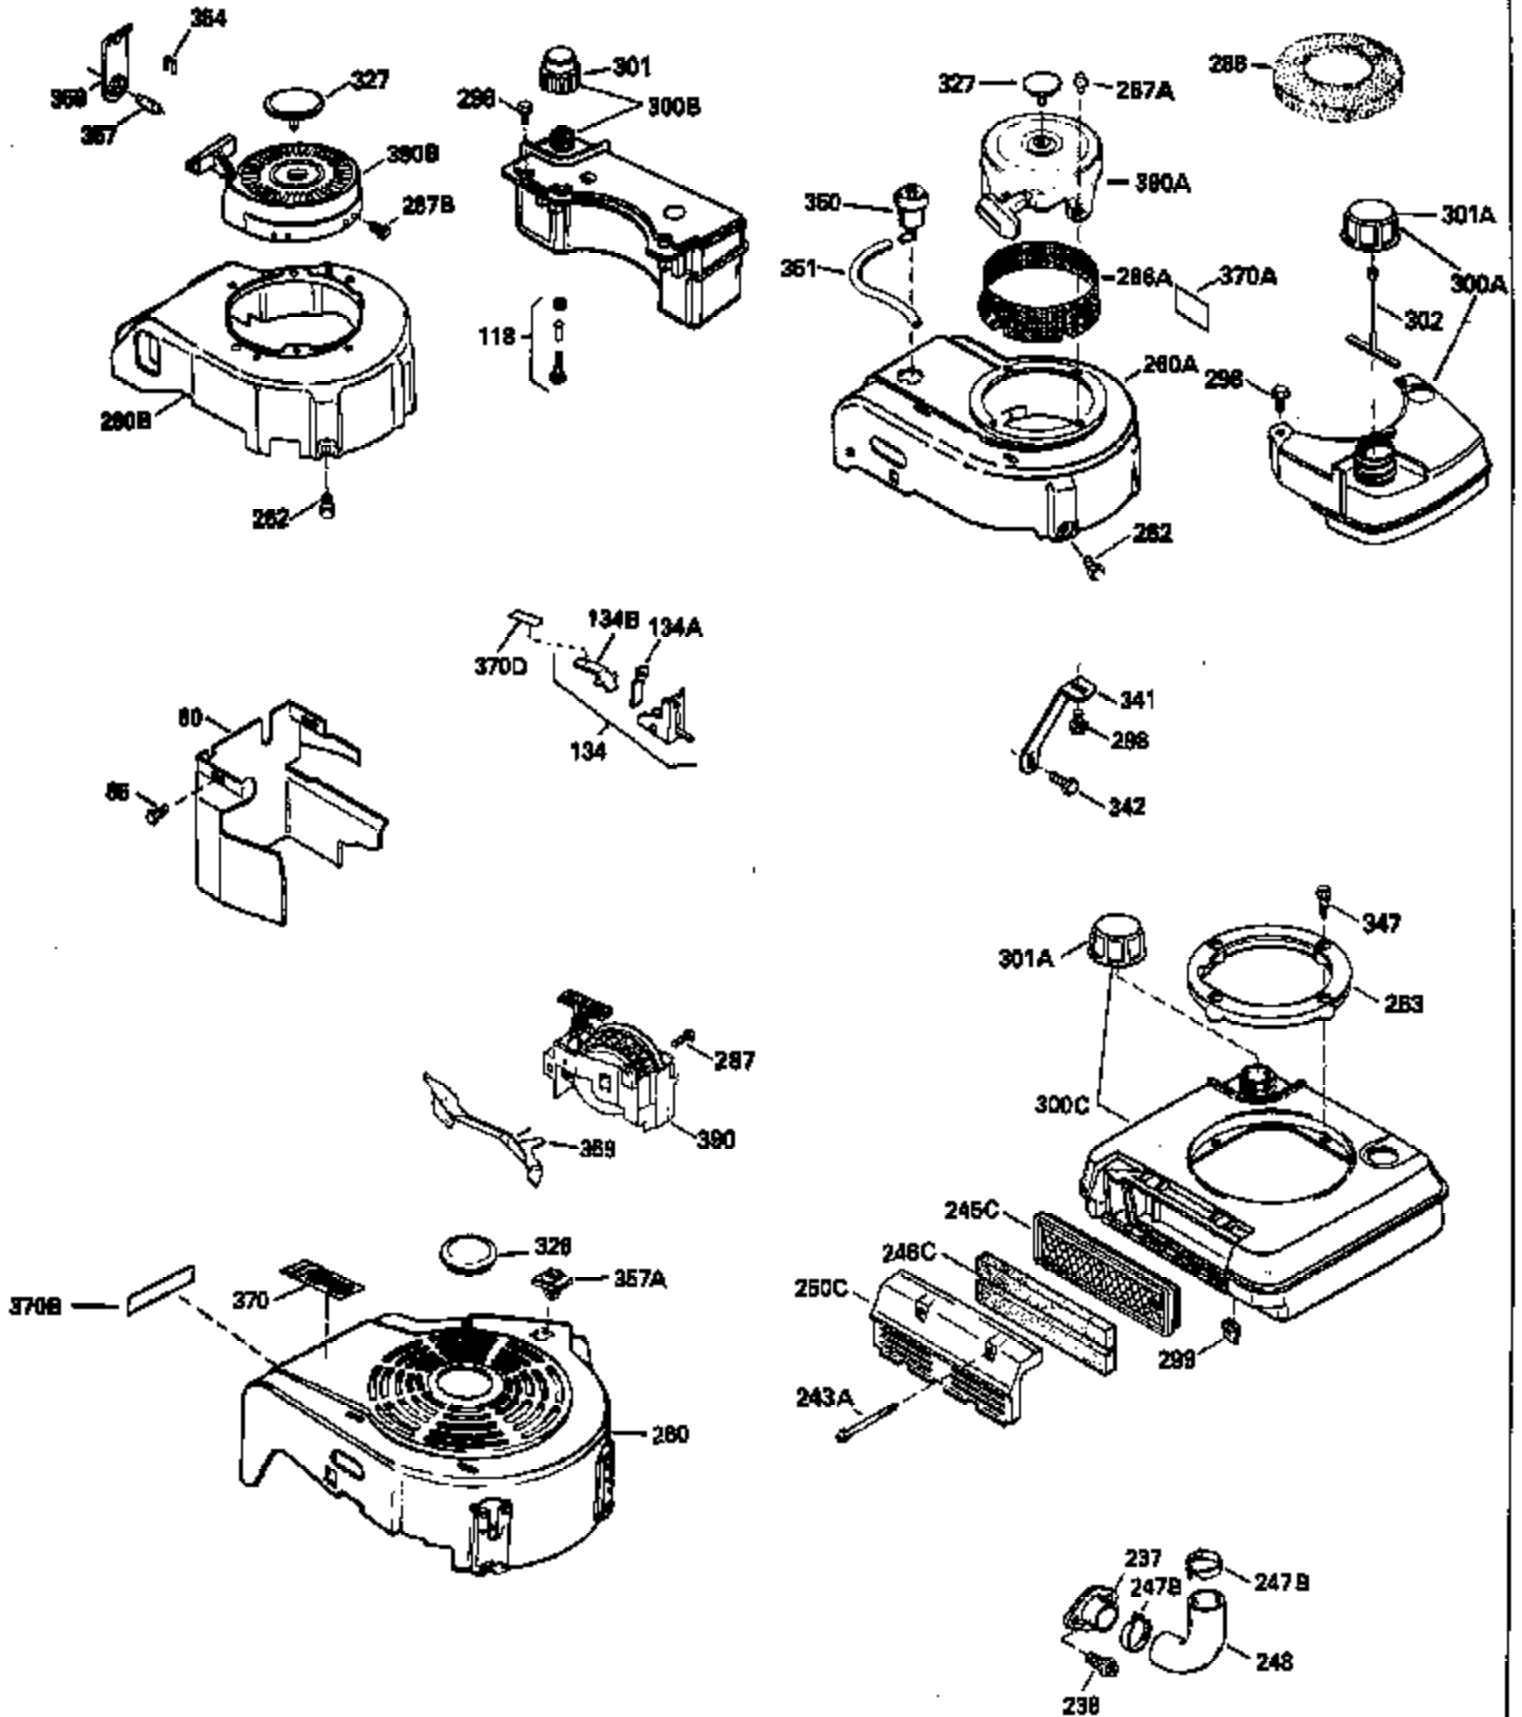

ILLUSTRATION SHOWS TYPICAL PARTS ONLY. ORDER BY PART NUMBER. PARTS NOT LISTED ARE SUPPLIED BY OEM.

Ref #	Part Number	Qty	Description
118	730194		Rope Guide Kit (Use as required with 34476 fuel tank)
238	650806		Screw, 10-32 x 5/8"
246C	35705		Filter, Pre-Air (Optional)
260A	35491		Housing, Blower
262	650831		Screw, 1/4-20 x 15/32"
287B	650884		Screw, 8-32 x 1/2"
287A	650735		Screw, 10-24 x 3/8" (Use as required)
287A			Pop Rivet, (3/16" Dia.)(Purchase locally)
301	33032		Fuel Cap
327	35932		Plug, Starter
370	550223		Decal, Name
370A	34416		Decal, Instruction
390B	590621		Rewind Starter (Refer to Division 5, Section C, page 34 or Fiche 8, Grid G-9 for breakdown)