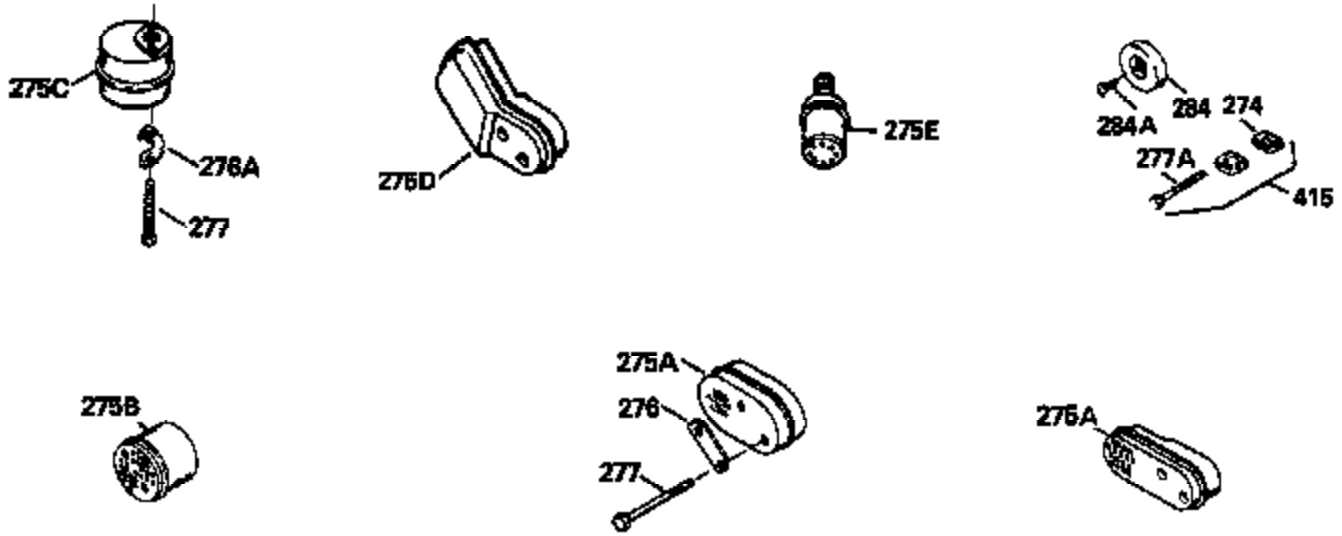

Ref #	Part Number	Qty	Description
274	26754A		* Gasket, Exhaust (Use as required)
275B	35708		Muffler (Incl. 277)
277A	30063		Screw, 1/4-20 x 1/2" (Use as required)
277	650795		Screw, 1/4-20 x 2-1/4"
370F	34387		Decal, Instruction (Optional)
415	730162		Muffler Adap.Kit(Incl.274,277A)(Use a s req.)
430	730574		Debris Screen Kit (Incl. 370F,431-433)(Opt.)
431	35596		Screen, Debris (Optional)
432	35597		Bracket, Debris screen (Optional)
433	650910		Screw, 8-32 x 1/4" (Optional)