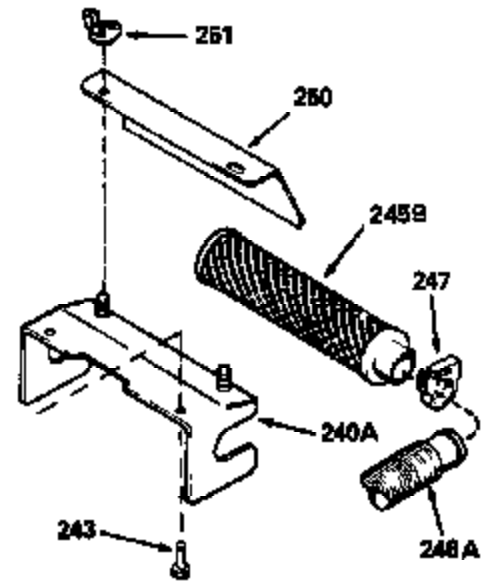

ILLUSTRATION SHOWS TYPICAL PARTS ONLY. ORDER BY PART NUMBER. PARTS NOT LISTED ARE SUPPLIED BY OEM.

Ref #	Part Number	Qty	Description
118	730194		Rope Guide Kit (Use as required with 34476 fuel tank)
238	650806		Screw, 10-32 x 5/8"
246C	35705		Filter, Pre-Air (Optional)
260B	35393		Housing, Blower
262	650831		Screw, 1/4-20 x 15/32"
287A	650735		Screw, 10-24 x 3/8" (Use as required)
287A			Pop Rivet, (3/16" Dia.)(Purchase locally)
287B	650884		Screw, 8-32 x 1/2"
301	33032		Fuel Cap
327	35932		Plug, Starter
370A	34346		Decal, Instruction
390B	590635		Rewind Starter (Refer to Division 5, Section C, page 34 or Fiche 8, Grid G-9 for breakdown)

Ref #	Part Number	Qty	Description
19	31386		Spring, Governor
69	35261		* Gasket, Mounting flange
167	32924		Spring, Speed adjusting screw
168	650688		Screw, 10-32 x 1"
182	6201		Screw, 1/4-28 x 7/8"
185	31384A		Pipe, Intake (Incl. 224)
186	34337		Link, Governor spring
201	33150		Bracket, Over ride control
209	30200		Screw, 10-24 x 9/16"
223	650451		Screw, 1/4-20 x 1"
238	650806		Screw, 10-32 x 5/8"
246B	35435		Filter, Pre-Air (Use as required)