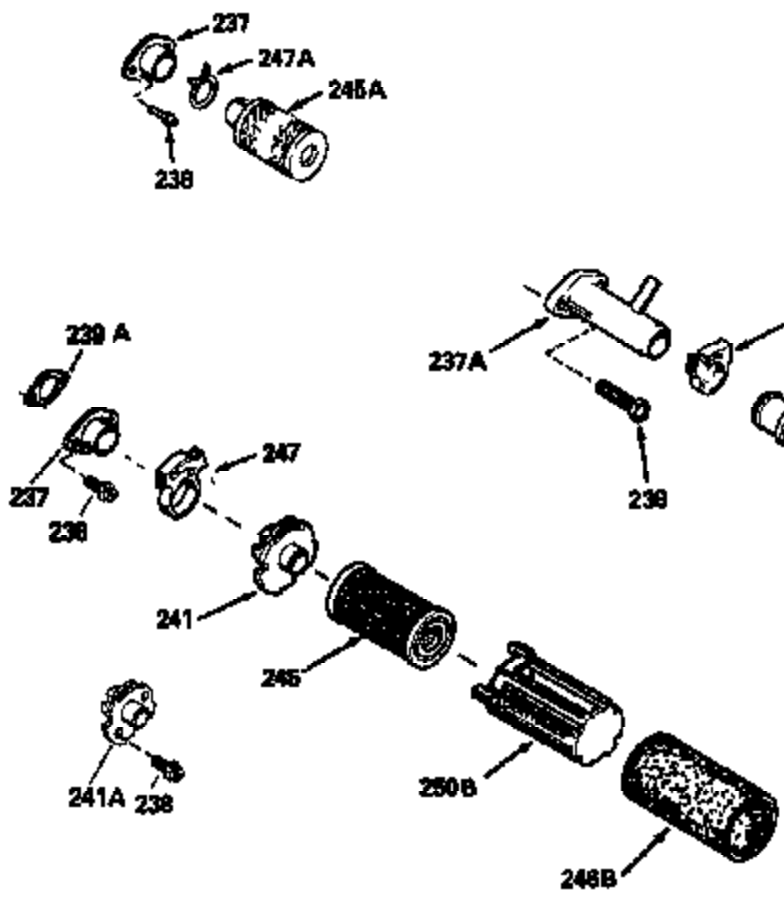

ILLUSTRATION SHOWS TYPICAL PARTS ONLY. ORDER BY PART NUMBER. PARTS NOT LISTED ARE SUPPLIED BY OEM.

Ref #	Part Number	Qty	Description
118	730194		Rope Guide Kit (Use as required with 34476 fuel tank)
238	650806		Screw, 10-32 x 5/8"
246C	35705		Filter, Pre-Air (Optional)
260B	35393		Housing, Blower
262	650831		Screw, 1/4-20 x 15/32"
287A	650735		Screw, 10-24 x 3/8" (Use as required)
287A			Pop Rivet, (3/16" Dia.)(Purchase locally)
287B	650884		Screw, 8-32 x 1/2"
301	33032		Fuel Cap
327	35932		Plug, Starter
370A	34346		Decal, Instruction
390B	590635		Rewind Starter (Refer to Division 5, Section C, page 34 or Fiche 8, Grid G-9 for breakdown)

Ref #	Part Number	Qty	Description
19	31386		Spring, Governor
69	35261		* Gasket, Mounting flange
167	32924		Spring, Speed adjusting screw
168	650688		Screw, 10-32 x 1"
182	6201		Screw, 1/4-28 x 7/8"
185	31384A		Pipe, Intake (Incl. 224)
186	34337		Link, Governor spring
201	33150		Bracket, Over ride control
209	30200		Screw, 10-24 x 9/16"
223	650451		Screw, 1/4-20 x 1"
238	650806		Screw, 10-32 x 5/8"
246B	35435		Filter, Pre-Air (Use as required)