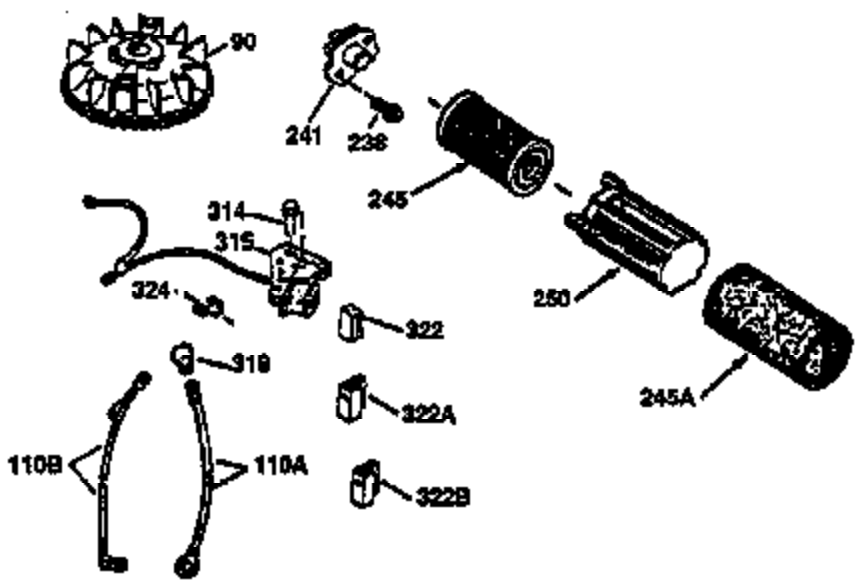

ILLUSTRATION SHOWS TYPICAL PARTS ONLY. ORDER BY PART NUMBER. PARTS NOT LISTED ARE SUPPLIED BY OEM.

Ref #	Part Number	Qty	Description
19	31386	1	Extension Spring
69	35261	1	* Mounting Flange Gasket
70	30571A	1	Mounting Flange (Incl.72,75,80,311 & 312)
90	611123	1	Flywheel
167	32924	1	Speed Adjusting Spring
168	650688	1	Screw, 10-32 x 1"
182	6201	2	Screw, 1/4-28 x 7/8"
185	31384A	1	Intake Pipe (Incl. 224)
186	34337	1	Governor Link
200	33152A	1	Control Bracket (Incl. 206)
201	33150	1	Over-Ride Control Bracket
209	30200	2	Screw, 10-24 x 9/16"
223	650451	2	Screw, 1/4-20 x 1"
245	34340	1	Air Cleaner Filter
250	34341B	1	Air Cleaner Cover
275	35708	1	Muffler (Incl. 277)
277	650795	2	Screw, 1/4-20 x 2-1/4"