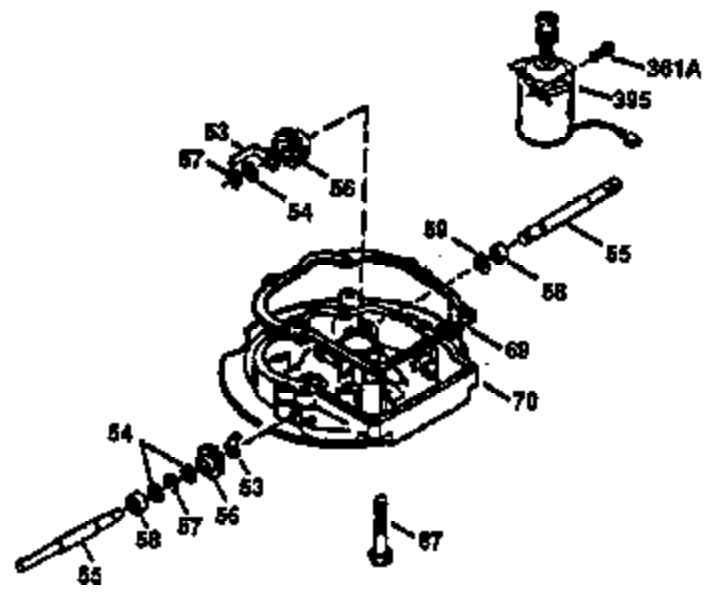

ILLUSTRATION SHOWS TYPICAL PARTS ONLY. ORDER BY PART NUMBER. PARTS NOT LISTED ARE SUPPLIED BY OEM.

Ref #	Part Number	Qty	Description
19	31386	1	Extension Spring
69	35261	1	* Mounting Flange Gasket
70	30571A	1	Mounting Flange (Incl.72,75,80,311 & 312)
90	611123	1	Flywheel
167	32924	1	Speed Adjusting Spring
168	650688	1	Screw, 10-32 x 1"
182	6201	2	Screw, 1/4-28 x 7/8"
185	31384A	1	Intake Pipe (Incl. 224)
186	34337	1	Governor Link
200	33152A	1	Control Bracket (Incl. 206)
201	33150	1	Over-Ride Control Bracket
209	30200	2	Screw, 10-24 x 9/16"
223	650451	2	Screw, 1/4-20 x 1"
245	34340	1	Air Cleaner Filter
250	34341B	1	Air Cleaner Cover
275	35708	1	Muffler (Incl. 277)
277	650795	2	Screw, 1/4-20 x 2-1/4"