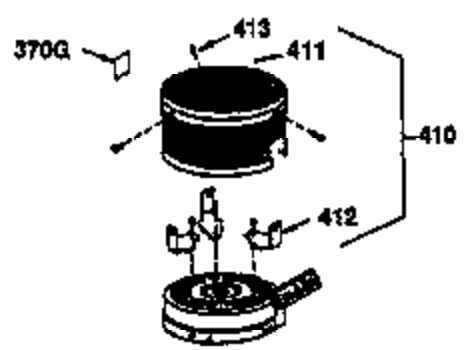

ILLUSTRATION SHOWS TYPICAL PARTS ONLY. ORDER BY PART NUMBER. PARTS NOT LISTED ARE SUPPLIED BY OEM.

Ref #	Part Number	Qty	Description
19	31386	1	Extension Spring
69	35261	1	* Mounting Flange Gasket
70	30571A	1	Mounting Flange (Incl.72,75,80,311 & 312)
90	611123	1	Flywheel
167	32924	1	Speed Adjusting Spring
168	650688	1	Screw, 10-32 x 1"
182	6201	2	Screw, 1/4-28 x 7/8"
185	31384A	1	Intake Pipe (Incl. 224)
186	34337	1	Governor Link
200	33152A	1	Control Bracket (Incl. 206)
201	33150	1	Over-Ride Control Bracket
209	30200	2	Screw, 10-24 x 9/16"
223	650451	2	Screw, 1/4-20 x 1"
245	34340	1	Air Cleaner Filter
250	34341B	1	Air Cleaner Cover
275	35708	1	Muffler (Incl. 277)
277	650795	2	Screw, 1/4-20 x 2-1/4"