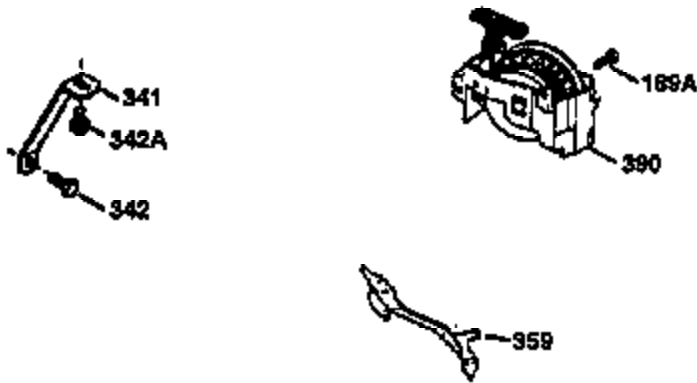

ILLUSTRATION SHOWS TYPICAL PARTS ONLY, ORDER BY PART NUMBER. PARTS NOT LISTED ARE SUPPLIED BY OEM.

Ref #	Part Number	Qty	Description
239	34338	1	* Air Cleaner Gasket
243	650806	2	Screw, 10-32 x 5/8"
245	34340	1	Air Cleaner Filter
250	34341B	1	Air Cleaner Cover
260	35757	1	Blower Housing
287	650884	2	Screw, 8-32 x 1/2"
300	32170B	1	Fuel Tank (Incl. 292 & 301)
301	33032	1	Fuel Cap
370	34346	1	Lubrication Decal
390	590688	1	Rewind Starter