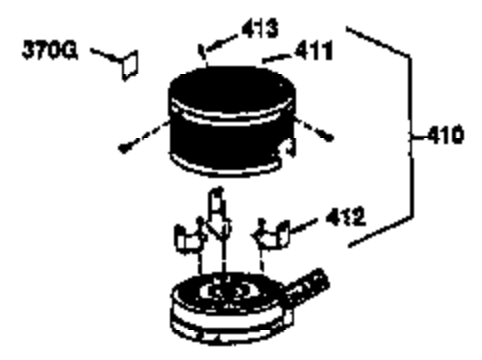

ILLUSTRATION SHOWS TYPICAL PARTS ONLY. ORDER BY PART NUMBER. PARTS NOT LISTED ARE SUPPLIED BY OEM.

Ref #	Part Number	Qty	Description
19	31386	1	Extension Spring
69	35261	1	* Mounting Flange Gasket
70	30571B	1	Mounting Flange (Incl.72 thru 83,311 & 312)
90	611123	1	Flywheel
167	32924	1	Speed Adjusting Spring
168	650688	1	Screw, 10-32 x 1"
182	6201	2	Screw, 1/4-28 x 7/8"
185	31384A	1	Intake Pipe (Incl. 224)
186	34337	1	Governor Link
200	33152A	1	Control Bracket (Incl. 206)
201	33150	1	Over-Ride Control Bracket
209	30200	2	Screw, 10-24 x 9/16"
223	650451	2	Screw, 1/4-20 x 1"
245	34340	1	Air Cleaner Filter
250	34341B	1	Air Cleaner Cover
275	35708	1	Muffler (Incl. 277)
277	650795	2	Screw, 1/4-20 x 2-1/4"