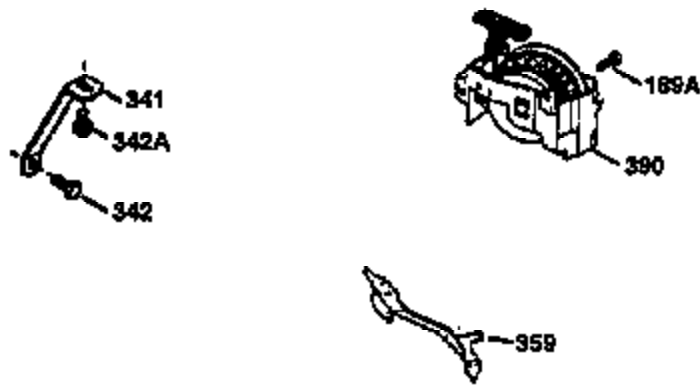

ILLUSTRATION SHOWS TYPICAL PARTS ONLY, ORDER BY PART NUMBER. PARTS NOT LISTED ARE SUPPLIED BY OEM.

Ref #	Part Number	Qty	Description
239	34338	1	* Air Cleaner Gasket
243	650806	2	Screw, 10-32 x 5/8"
245	34340	1	Air Cleaner Filter
250	34341B	1	Air Cleaner Cover
260	35757	1	Blower Housing
287	650926	2	Screw, 8-32 x 21/64"
300	35586	1	Fuel Tank (Incl. 292 & 301)
301	35355	1	Fuel Cap
370	35344	1	Instruction Decal
390	590688	1	Rewind Starter