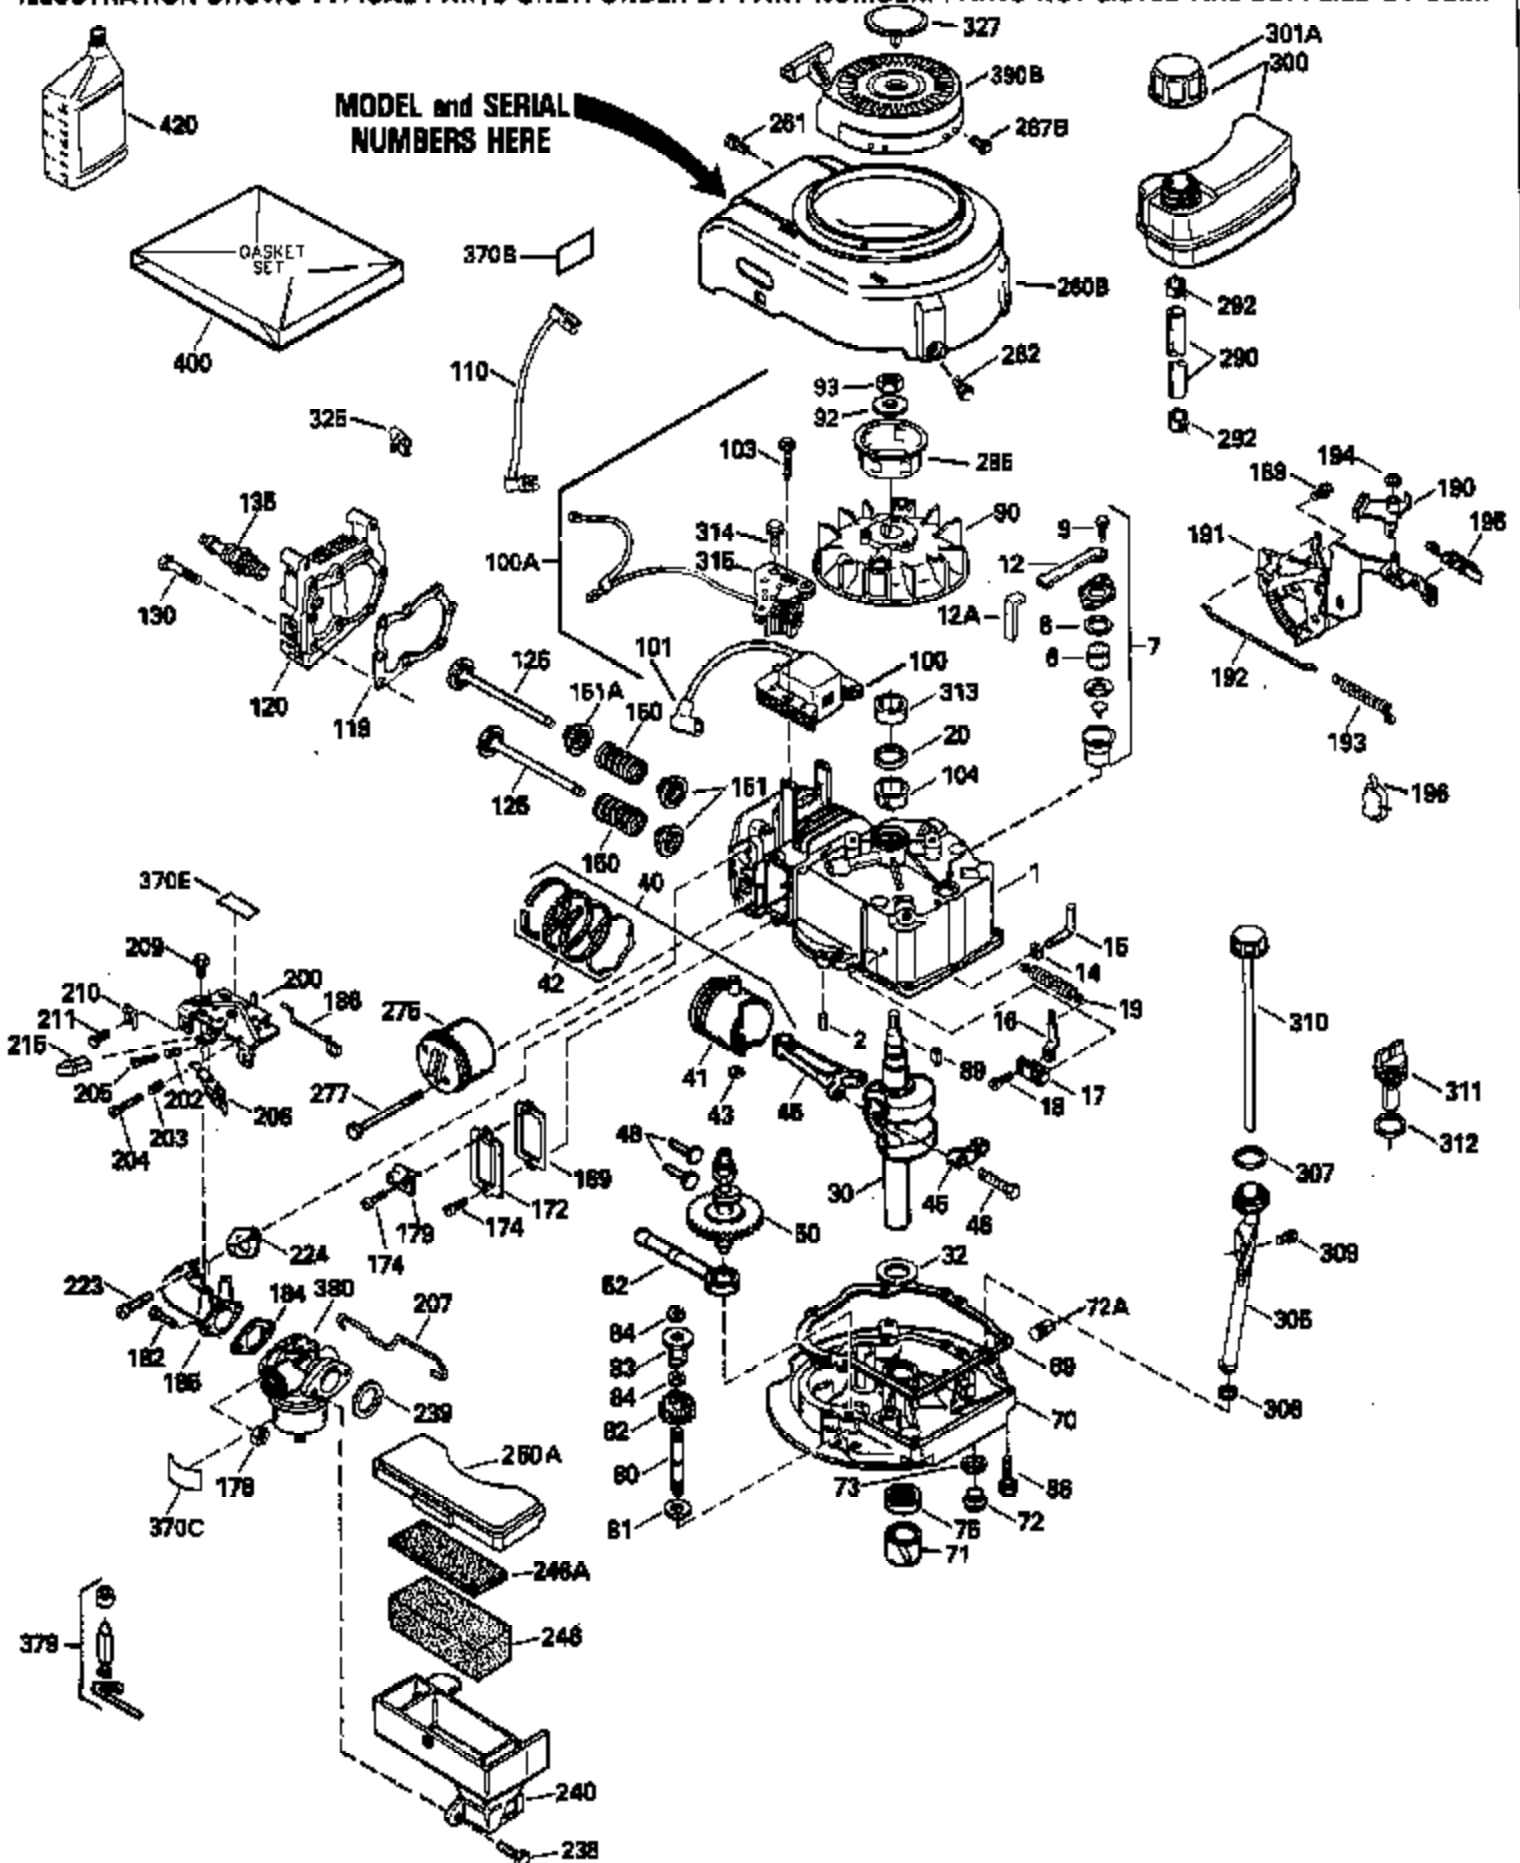

ILLUSTRATION SHOWS TYPICAL PARTS ONLY. ORDER BY PART NUMBER. PARTS NOT LISTED ARE SUPPLIED BY OEM.

Ref #	Part Number	Qty	Description
1	34975		Cylinder Ass'y. (Incl. 2, 8, 9 & 20) (2-1/2")
2	26727		Pin, Dowel
6	33734		Element, Breather
7	34214A		Breather Ass'y. (Incl. 6, 8, 9, 12 & 12A)
8	33735		* Gasket, Breather
9	30200		Screw, 10-24 x 9/16"
12A	34695		Elbow, Breather tube
12	33886		Tube, Breather
14	28277		Washer
15	30589		Rod, Governor (Incl. 14)
16	31383A		Lever, Governor
17	31335		Clamp, Governor lever
18	650548		Screw, 8-32 x 5/16"
19	31361		Spring, Extension
20	32600		Seal, Oil
30	35799		Crankshaft Ass'y.
32	32323		Washer, Thrust NOTE: This thrust washer maynot be required if a new crankshafthas been installed. Check the proper Mechanic's Handbook for acceptable end play. Use this .010" thrust washer if excess end play is measured.
40	34514		Piston, Pin & Ring Set (Std.) (2-1/2" Bore)
40	34515		Piston, Pin & Ring Set (.010" OS)
40	34516		Piston, Pin & Ring Set (.020" OS)
41	32538B		Piston & Pin Ass'y. (Incl. 43)(Std.)(2-1/2")
41	32548B		Piston & Pin Ass'y. (Incl. 43) (.010" OS)
41	32549B		Piston & Pin Ass'y. (Incl. 43) (.020" OS)
42	28986		Ring Set (Std.) (2-1/2" Bore)
42	28987		Ring Set (.010" OS)
42	28988		Ring Set (.020" OS)
43	20381		Ring, Piston pin retaining
45	30963B		Rod Assy., Connecting (Incl. 46)
46	32610A		Bolt, Connecting rod
48	27241		Lifter, Valve
50	33148A		Camshaft
52	29914		Oil Pump Assy.
69	35261		* Gasket, Mounting flange
70	34311C		Flange Ass'y. (Incl. 72, 72A, 73, 75 & 80)
72	30572		Plug, Oil drain (Incl. 73)
73	28833		* Drain Plug Gasket (Not req. W/plastic plug)
75	27897		Seal, Oil
80	30574		Shaft, Governor
81	30590A		Washer, Flat
82	30591		Gear Assy., Governor (Incl. 81)
83	30588A		Spool, Governor
84	29193		Ring, Retaining
86	650488		Screw, 1/4-20 x 1-1/4"
89	611004		Flywheel Key
90	611112		Flywheel
92	650815		Washer, Belleville
93	650816		Nut, Flywheel
100	730207		Magneto-to-Solid State Conversion Kit (Includes solid state module, solid state flywheel key, and instructions.)(Use as required on external ignition engines only.)
100	34443A		Solid State Assy.
101	610118		Cover, Spark plug
103	650814		Screw, Torx T-15, 10-24 x 1"
110	34961		Ground Wire