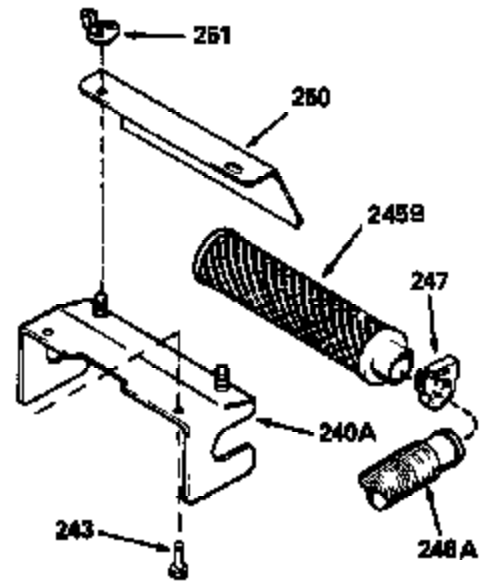

Ref #	Part Number	Qty	Description
19	31361		Spring, Extension
69	35261		* Gasket, Mounting flange
182	6201		Screw, 1/4-28 x 7/8"
185	31384A		Pipe, Intake (Incl. 224)
186	34337		Link, Governor spring
209	30200		Screw, 10-24 x 9/16"
223	650451		Screw, 1/4-20 x 1"
238	650932		Screw, 10-32 x 49/64"
241A	35797		Collar, Air cleaner
245	35066		Filter, Air cleaner
246B	35435		Filter, Pre-Air (Use as required)
250B	35065		Air Cleaner Cover Ass'y.