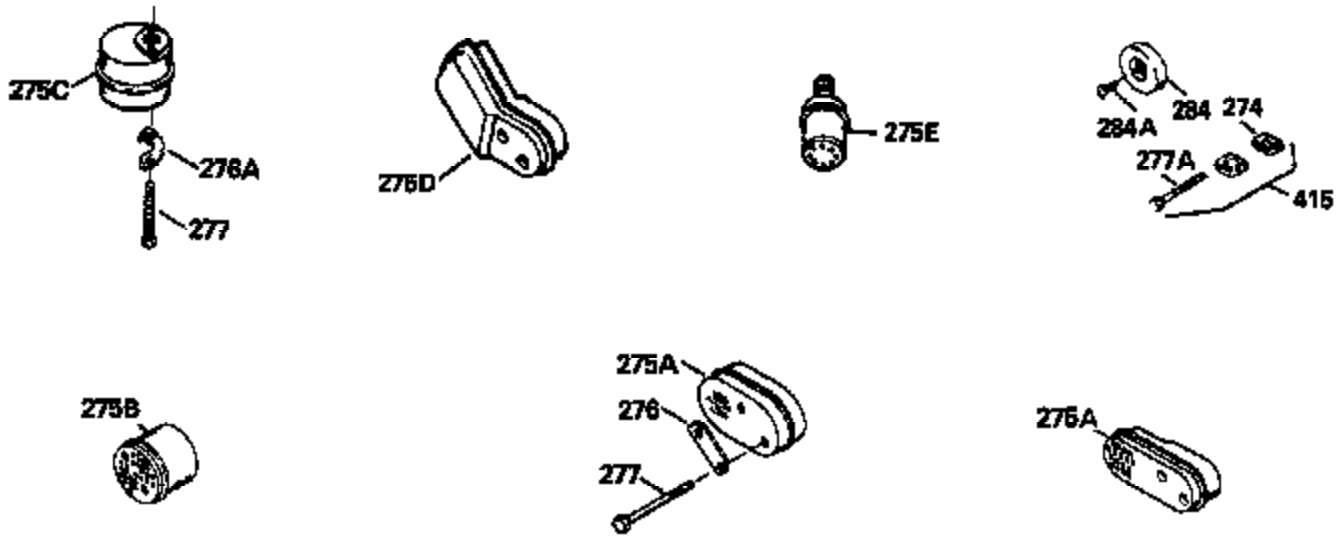

Ref #	Part Number	Qty	Description
189	650839		Screw, 1/4-20 x 3/8"
190	35831		Lever, Brake
191	35040A		Bracket Assy., S.E. Brake (Incl. 195)
194	32309		Ring, Retaining
195	610973		Terminal Assy.
274	26754A		* Gasket, Exhaust (Use as required)
277	650795		Screw, 1/4-20 x 2-1/4"
277A	30063		Screw, 1/4-20 x 1/2" (Use as required)
370F	34387		Decal, Instruction (Optional)
415	730162		Muffler Adap.Kit(Incl.274,277A)(Use a s req.)
430	730574		Debris Screen Kit (Incl. 370F,431-433)(Opt.)
431	35596		Screen, Debris (Optional)
432	35597		Bracket, Debris screen (Optional)
433	650910		Screw, 8-32 x 1/4" (Optional)