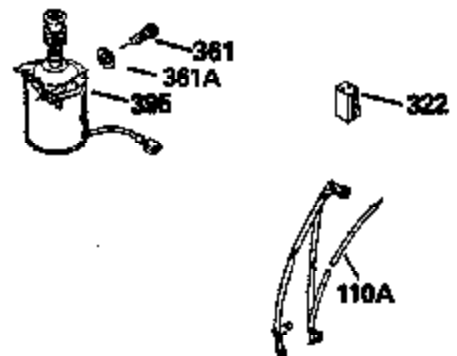

Ref #	Part Number	Qty	Description
189	650839		Screw, 1/4-20 x 3/8"
190	35831		Lever, Brake
191	35040A		Bracket Assy., S.E. Brake (Incl. 195)
194	32309		Ring, Retaining
195	610973		Terminal Assy.
274	26754A		* Gasket, Exhaust (Use as required)
277	650795		Screw, 1/4-20 x 2-1/4"
277A	30063		Screw, 1/4-20 x 1/2" (Use as required)
370F	34387		Decal, Instruction (Optional)
415	730162		Muffler Adap.Kit(Incl.274,277A)(Use a s req.)
430	730574		Debris Screen Kit (Incl. 370F,431-433)(Opt.)
431	35596		Screen, Debris (Optional)
432	35597		Bracket, Debris screen (Optional)
433	650910		Screw, 8-32 x 1/4" (Optional)