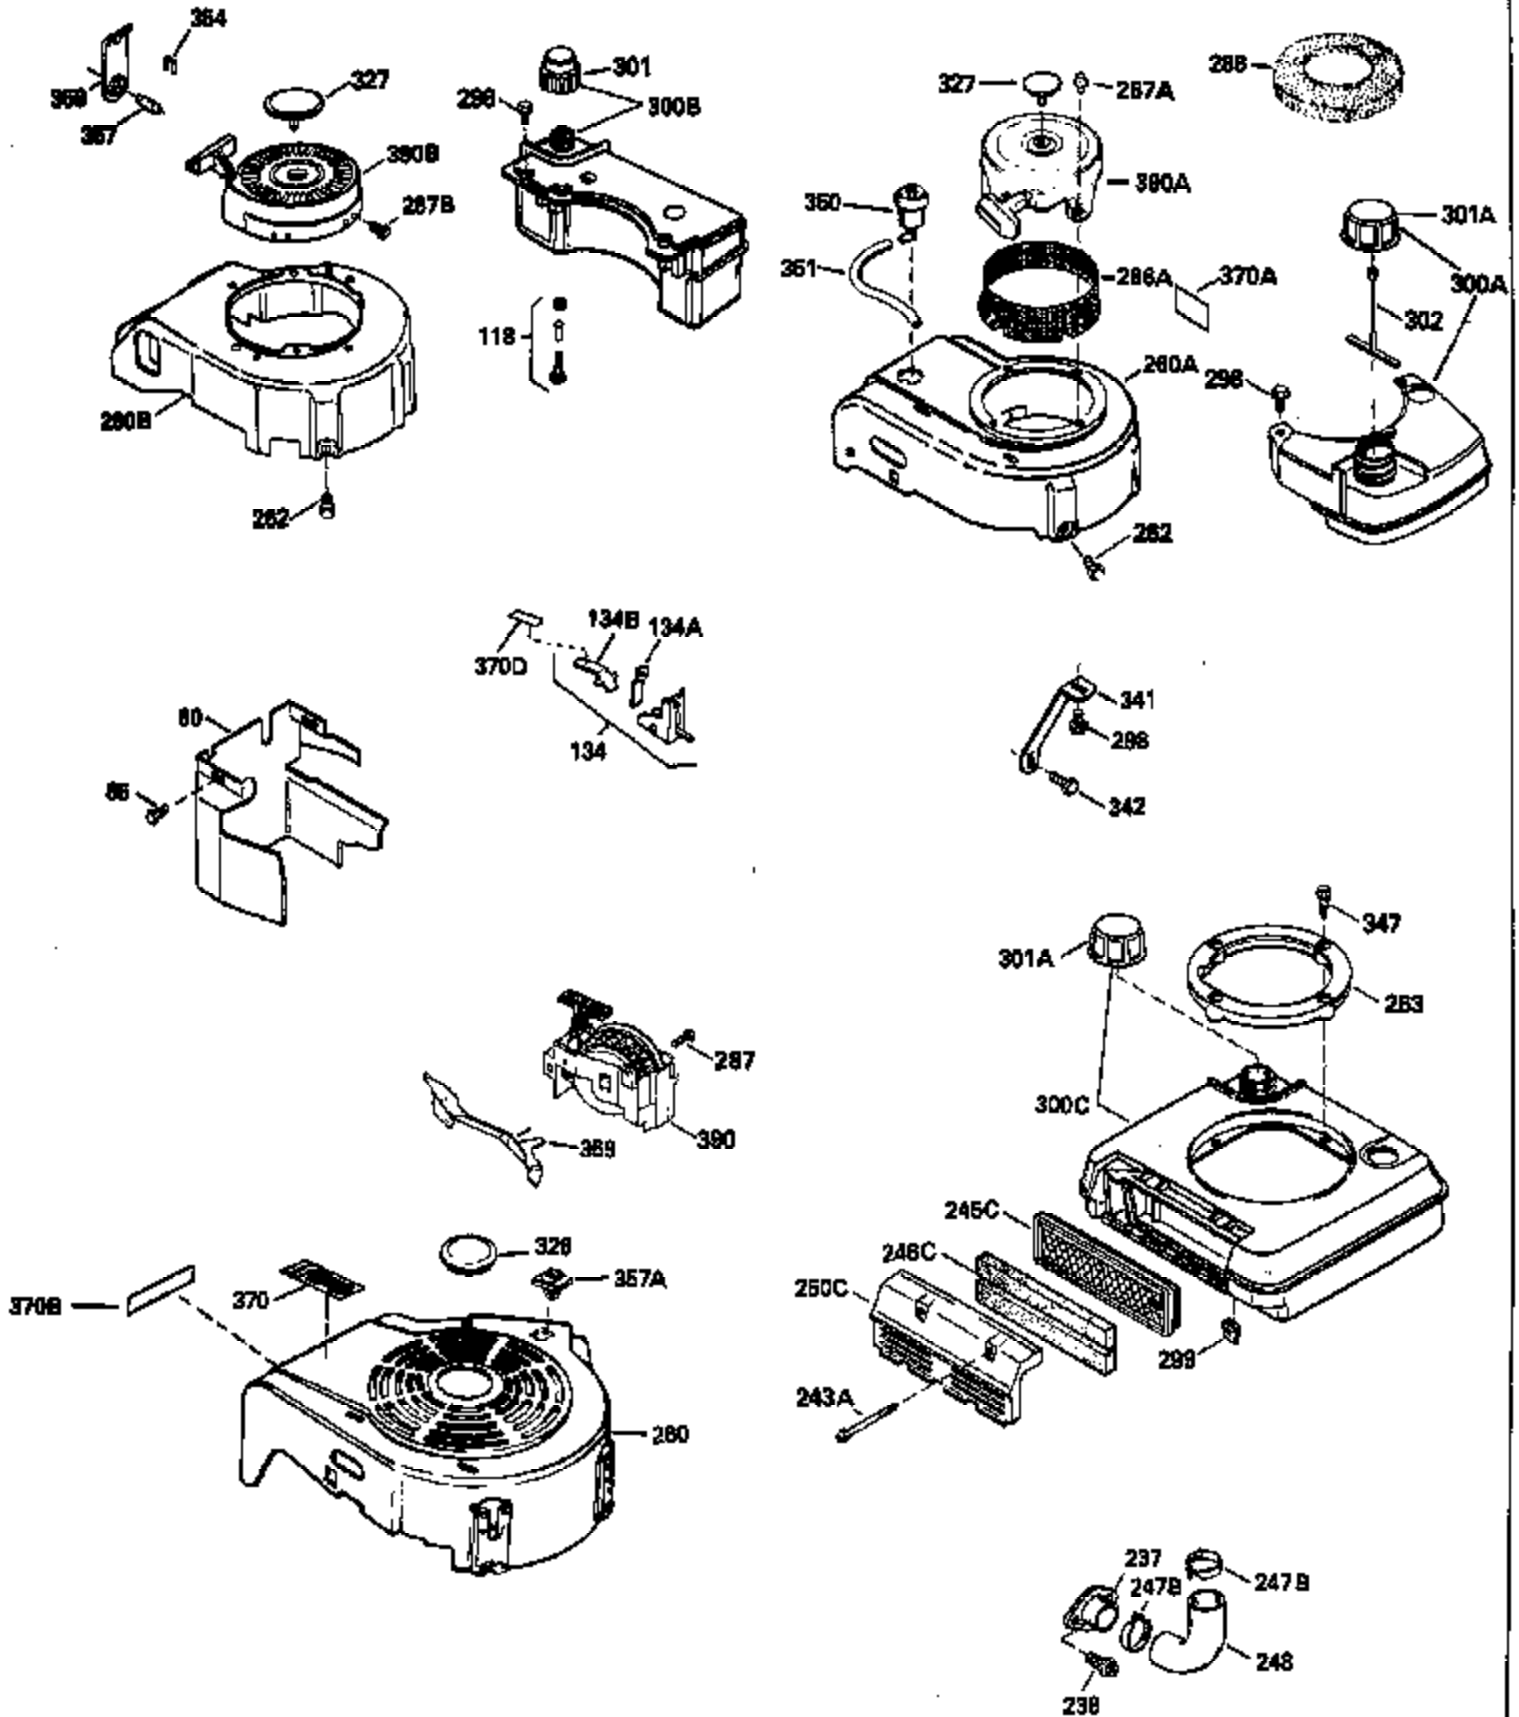

ILLUSTRATION SHOWS TYPICAL PARTS ONLY. ORDER BY PART NUMBER. PARTS NOT LISTED ARE SUPPLIED BY OEM.

Ref #	Part Number	Qty	Description
118	730194		Rope Guide Kit (Use as required with 34476 fuel tank)
238	650932		Screw, 10-32 x 49/64"
246C	35705		Filter, Pre-Air (Optional)
260B	35393		Housing, Blower
262	650831		Screw, 1/4-20 x 15/32"
287A	650735		Screw, 10-24 x 3/8" (Use as required)
287A			Pop Rivet, (3/16" Dia.)(Purchase locally)
287B	650884		Screw, 8-32 x 1/2"
298	28763		Screw, 10-32 x 35/64"
300A	34369A		Fuel Tank (Incl. 292 & 301A) NOTE: These tanks (34369A) were built with different size fuel inlet openings. Tanks with the 1-3/16" I.D. opening use fuel cap 33032. Tanks with the 1-1/2" I.D. opening use fuel cap 35355.
301A	35355		Fuel Cap
327	35932		Plug, Starter
354	35025		Staple (Not used on all models)
357	34985		Rope Stop & Staple Ass'y. (Incl. 354)
370	35391		Decal, Instruction
390B	590621		Rewind Starter (Refer to Division 5, Section C, page 34 or Fiche 8, Grid G-9 for breakdown)