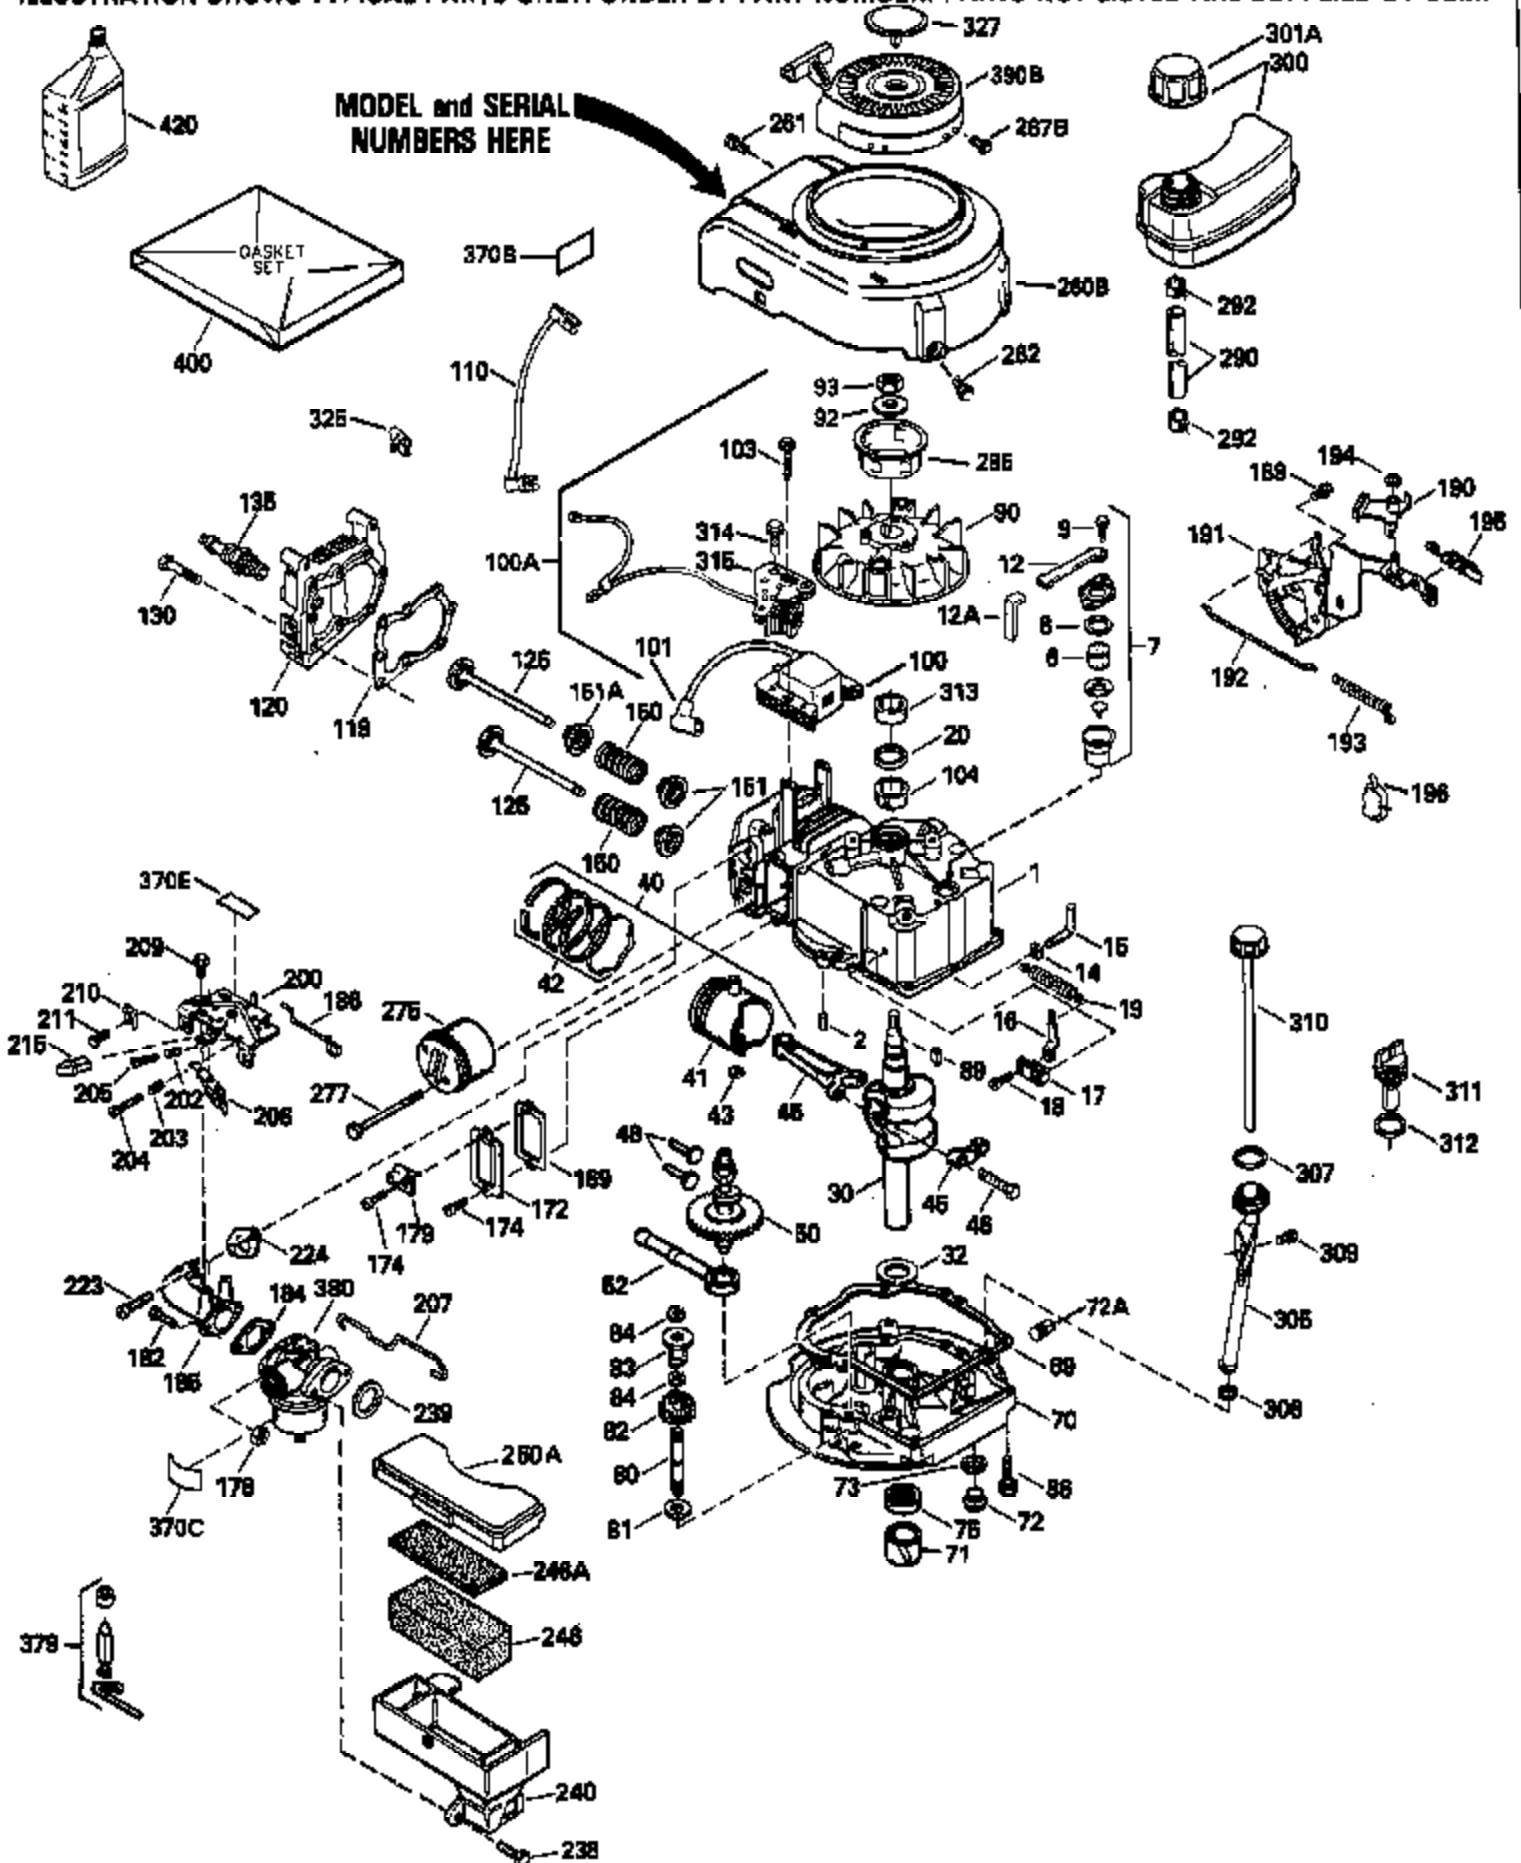

ILLUSTRATION SHOWS TYPICAL PARTS ONLY. ORDER BY PART NUMBER. PARTS NOT LISTED ARE SUPPLIED BY OEM.

Ref #	Part Number	Qty	Description
1	34975		Cylinder Ass'y. (Incl. 2, 8, 9 & 20) (2-1/2")
2	26727		Pin, Dowel
6	33734		Element, Breather
7	34214A		Breather Ass'y. (Incl. 6, 8, 9, 12 & 12A)
8	33735		* Gasket, Breather
9	30200		Screw, 10-24 x 9/16"
12	33886		Tube, Breather
14	28277		Washer
15	30589		Rod, Governor (Incl. 14)
16	31383A		Lever, Governor
17	31335		Clamp, Governor lever
18	650548		Screw, 8-32 x 5/16"
19	31361		Spring, Extension
20	32600		Seal, Oil
30	34460A		Crankshaft Ass'y.
40	34514		Piston, Pin & Ring Set (Std.) (2-1/2" Bore)
40	34515		Piston, Pin & Ring Set (.010" OS)
40	34516		Piston, Pin & Ring Set (.020" OS)
41	32538B		Piston & Pin Ass'y. (Incl. 43)(Std.)(2-1/2")
41	32548B		Piston & Pin Ass'y. (Incl. 43) (.010" OS)
41	32549B		Piston & Pin Ass'y. (Incl. 43) (.020" OS)
42	28986		Ring Set (Std.) (2-1/2" Bore)
42	28987		Ring Set (.010" OS)
42	28988		Ring Set (.020" OS)
43	20381		Ring, Piston pin retaining
45	30963B		Rod Assy., Connecting (Incl. 46)
46	32610A		Bolt, Connecting rod
48	27241		Lifter, Valve
50	33148A		Camshaft
52	29914		Oil Pump Assy.
69	35261		* Gasket, Mounting flange
70	30571A		Flange Ass'y. (Incl. 72, 73, 75, 80 & 311)
72	30572		Plug, Oil drain (Incl. 73)
73	28833		* Drain Plug Gasket (Not req. W/plastic plug)
75	26208		Seal, Oil
80	30574		Shaft, Governor
81	30590A		Washer, Flat
82	30591		Gear Assy., Governor (Incl. 81)
83	30588A		Spool, Governor
84	29193		Ring, Retaining
86	650488		Screw, 1/4-20 x 1-1/4"
89	611004		Flywheel Key
90	611112		Flywheel
92	650815		Washer, Belleville
93	650816		Nut, Flywheel
100	730207		Magneto-to-Solid State Conversion Kit (Includes solid state module, solid state flywheel key, and instructions.)(Use as required on external ignition engines only.)
100	34443A		Solid State Assy.
103	650814		Screw, Torx T-15, 10-24 x 1"
110	34961		Ground Wire
119	29953C		* Gasket, Cylinder head
120	34335		Head, Cylinder
125	29313C		Exhaust Valve (Std.) (Incl. 151)
125	29315C		Exhaust Valve (1/32" OS) (Incl. 151)
126	29314B		Intake Valve (Std.) (Incl. 151)
126	29315C		Intake Valve (1/32" OS) (Incl. 151)