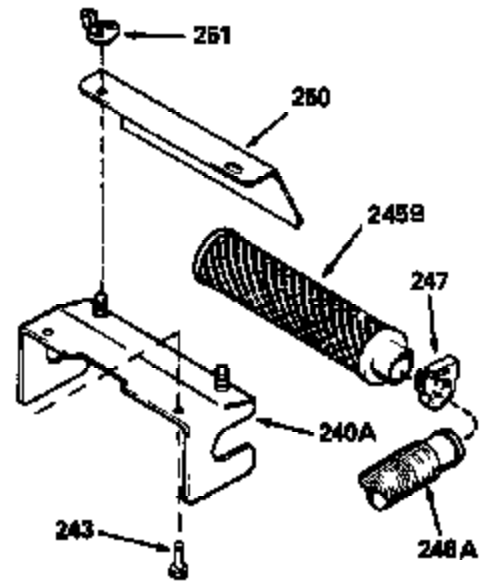

ILLUSTRATION SHOWS TYPICAL PARTS ONLY. ORDER BY PART NUMBER. PARTS NOT LISTED ARE SUPPLIED BY OEM.

Ref #	Part Number	Qty	Description
118	730194		Rope Guide Kit (Use as required with 34476 fuel tank)
238	650806		Screw, 10-32 x 5/8"
246C	35705		Filter, Pre-Air (Optional)
260A	35491		Housing, Blower
262	650831		Screw, 1/4-20 x 15/32"
287B	650884		Screw, 8-32 x 1/2"
287A	650735		Screw, 10-24 x 3/8" (Use as required)
287A			Pop Rivet, (3/16" Dia.)(Purchase locally)
300A	34369A		Fuel Tank (Incl. 292 & 301A) NOTE: These tanks (34369A) were built with different size fuel inlet openings. Tanks with the 1-3/16" I.D. opening use fuel cap 33032. Tanks with the 1-1/2" I.D. opening use fuel cap 35355.
301	33032		Fuel Cap
327	35932		Plug, Starter
370	550223		Decal, Name
370A	34346		Decal, Instruction
390B	590621		Rewind Starter (Refer to Division 5, Section C, page 34 or Fiche 8, Grid G-9 for breakdown)

Ref #	Part Number	Qty	Description
189	650839		Screw, 1/4-20 x 3/8"
190	35831		Lever, Brake
191	35040A		Bracket Assy., S.E. Brake (Incl. 195)
194	32309		Ring, Retaining
195	610973		Terminal Assy.
274	26754A		* Gasket, Exhaust (Use as required)
275B	35708		Muffler (Incl. 277)
277	650795		Screw, 1/4-20 x 2-1/4"
277A	30063		Screw, 1/4-20 x 1/2" (Use as required )
370F	34387		Decal, Instruction (Optional)
415	730162		Muffler Adap.Kit(Incl.274,277A)(Use a s req.)
430	730574		Debris Screen Kit (Incl. 370F,431-433 )(Opt.)
431	35596		Screen, Debris (Optional)
432	35597		Bracket, Debris screen (Optional)
433	650910		Screw, 8-32 x 1/4" (Optional)

Ref #	Part Number	Qty	Description
19	31361		Spring, Extension
69	35261		* Gasket, Mounting flange
182	6201		Screw, 1/4-28 x 7/8"
185	31384A		Pipe, Intake (Incl. 224)
186	34337		Link, Governor spring
209	30200		Screw, 10-24 x 9/16"
223	650451		Screw, 1/4-20 x 1"
238	650806		Screw, 10-32 x 5/8"
246B	35435		Filter, Pre-Air (Use as required)