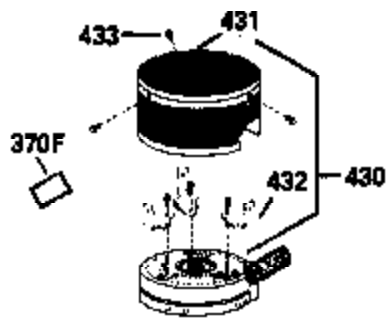

Ref #	Part Number	Qty	Description
189	650839		Screw, 1/4-20 x 3/8"
190	35831		Lever, Brake
191	35015B		Bracket Assy., S.E. Brake (Incl. 195)
194	32309		Ring, Retaining
195	610973		Terminal Assy.
210	27793		Clip, Conduit
211	28942		Screw, 10-32 x 3/8"
274	26754A		* Gasket, Exhaust (Use as required)
275B	35708		Muffler (Incl. 277)
277	650795		Screw, 1/4-20 x 2-1/4"
277A	30063		Screw, 1/4-20 x 1/2" (Use as required)
370F	34387		Decal, Instruction (Optional)
415	730162		Muffler Adap.Kit(Incl.274,277A)(Use a s req.)
430	730574		Debris Screen Kit (Incl. 370F,431-433)(Opt.)
431	35596		Screen, Debris (Optional)
432	35597		Bracket, Debris screen (Optional)
433	650910		Screw, 8-32 x 1/4" (Optional)