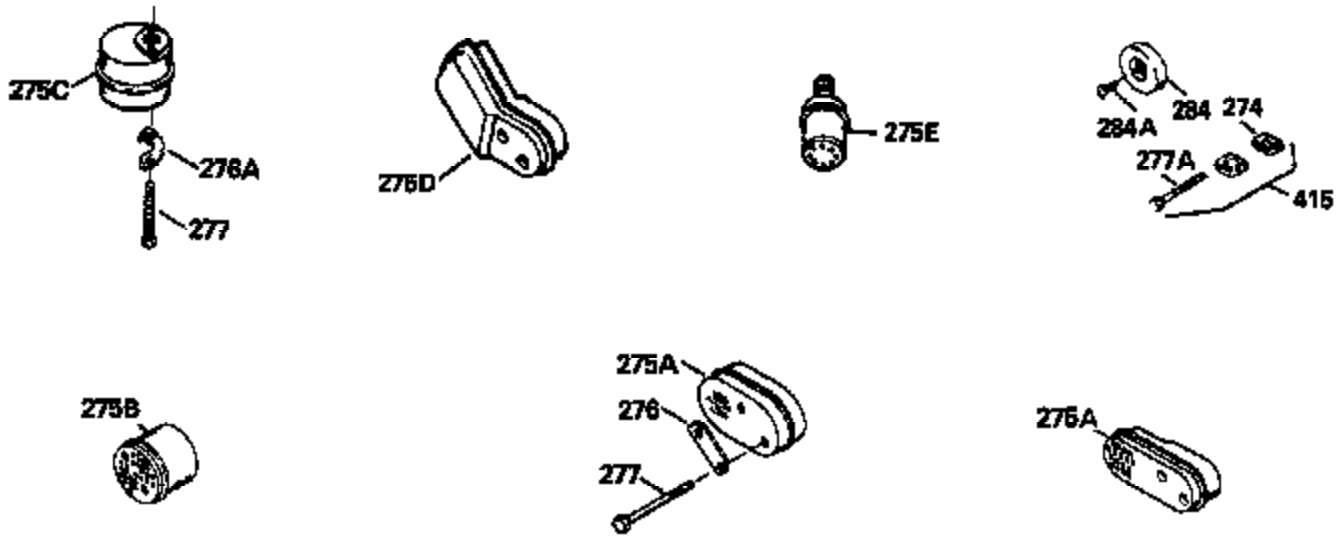

Ref #	Part Number	Qty	Description
189	650839		Screw, 1/4-20 x 3/8"
190	35831		Lever, Brake
191	35015B		Bracket Assy., S.E. Brake (Incl. 195)
194	32309		Ring, Retaining
195	610973		Terminal Assy.
210	27793		Clip, Conduit
211	28942		Screw, 10-32 x 3/8"
274	26754A		* Gasket, Exhaust (Use as required)
275B	35708		Muffler (Incl. 277)
277	650795		Screw, 1/4-20 x 2-1/4"
277A	30063		Screw, 1/4-20 x 1/2" (Use as required)
370F	34387		Decal, Instruction (Optional)
415	730162		Muffler Adap.Kit(Incl.274,277A)(Use a s req.)
430	730574		Debris Screen Kit (Incl. 370F,431-433)(Opt.)
431	35596		Screen, Debris (Optional)
432	35597		Bracket, Debris screen (Optional)
433	650910		Screw, 8-32 x 1/4" (Optional)