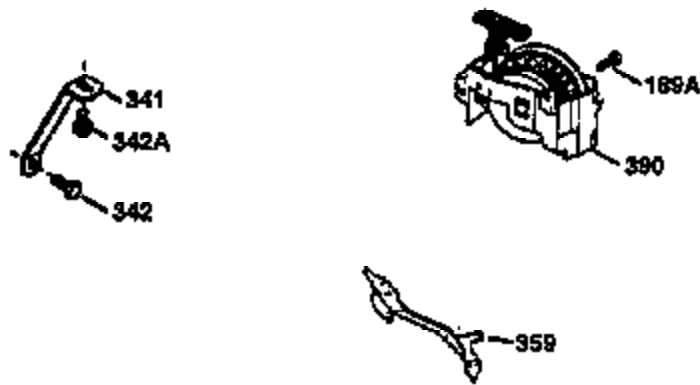

ILLUSTRATION SHOWS TYPICAL PARTS ONLY, ORDER BY PART NUMBER. PARTS NOT LISTED ARE SUPPLIED BY OEM.

Ref #	Part Number	Qty	Description
238	650806	2	Screw, 10-32 x 5/8"
239	34338	1	* Air Cleaner Gasket
245	34340	1	Air Cleaner Filter
250	34341B	1	Air Cleaner Cover
260	35484	1	Blower Housing
287	650926	2	Screw, 8-32 x 21/64"
298	28763	3	Screw, 10-32 x 35/64"
300	34476A	1	Fuel Tank (Incl. 292 & 301)
301	33032	1	Fuel Cap
370	36260	1	Primer Decal
390	590694	1	Rewind Starter (NOTE: This engine could have been built with 590686 starter. Refer to the design of the air intake louvers for part identification. Individual starter parts do not interchange.)