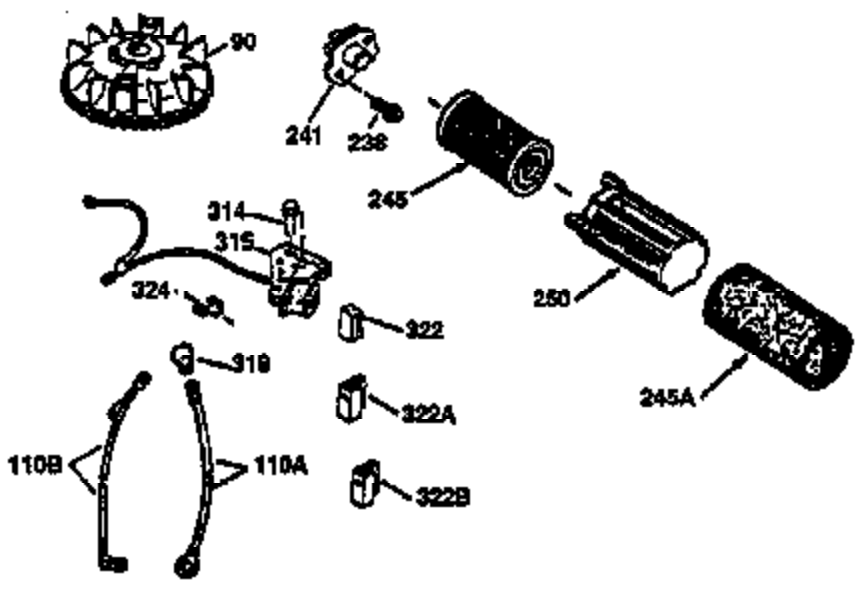

ILLUSTRATION SHOWS TYPICAL PARTS ONLY. ORDER BY PART NUMBER. PARTS NOT LISTED ARE SUPPLIED BY OEM.

Ref #	Part Number	Qty	Description
19	31361	1	Extension Spring
69	35261	1	* Mounting Flange Gasket
70	35651C	1	Mounting Flange (Incl. 72 thru 83)
90	611112	1	Flywheel
182	6201	2	Screw, 1/4-28 x 7/8"
185	31384A	1	Intake Pipe (Incl. 224)
186	34337	1	Governor Link
200	33131A	1	Control Bracket (Incl. 202 thru 206)
209	30200	2	Screw, 10-24 x 9/16"
223	650451	2	Screw, 1/4-20 x 1"
238	650806	2	Screw, 10-32 x 5/8"
245	34340	1	Air Cleaner Filter
250	34341B	1	Air Cleaner Cover
275	36473	1	Muffler (Incl. 277)
277	650988	2	Screw, 1/4-20 x 2-5/16"
324	33177	1	Terminal