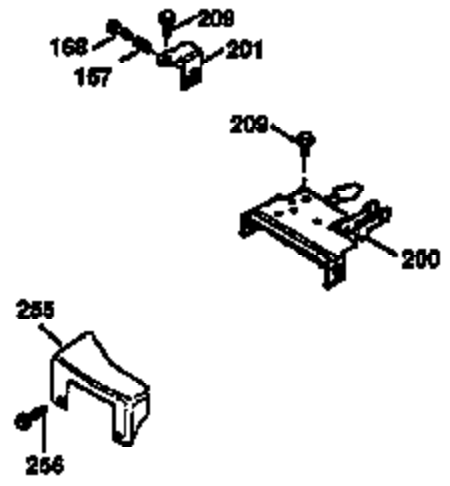

ILLUSTRATION SHOWS TYPICAL PARTS ONLY. ORDER BY PART NUMBER. PARTS NOT LISTED ARE SUPPLIED BY OEM.

Ref #	Part Number	Qty	Description
19	31361	1	Extension Spring
69	35261	1	* Mounting Flange Gasket
70	35651C	1	Mounting Flange (Incl. 72 thru 83)
90	611112	1	Flywheel
182	6201	2	Screw, 1/4-28 x 7/8"
185	31384A	1	Intake Pipe (Incl. 224)
186	34337	1	Governor Link
200	33131A	1	Control Bracket (Incl. 202 thru 206)
209	30200	2	Screw, 10-24 x 9/16"
223	650451	2	Screw, 1/4-20 x 1"
238	650806	2	Screw, 10-32 x 5/8"
245	34340	1	Air Cleaner Filter
250	34341B	1	Air Cleaner Cover
275	36473	1	Muffler (Incl. 277)
277	650988	2	Screw, 1/4-20 x 2-5/16"
324	33177	1	Terminal