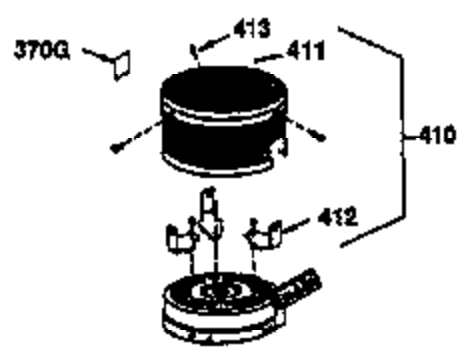

ILLUSTRATION SHOWS TYPICAL PARTS ONLY. ORDER BY PART NUMBER. PARTS NOT LISTED ARE SUPPLIED BY OEM.

Ref #	Part Number	Qty	Description
19	31361	1	Extension Spring
69	35261	1	* Mounting Flange Gasket
70	35651C	1	Mounting Flange (Incl. 72 thru 83)
90	611112	1	Flywheel
182	6201	2	Screw, 1/4-28 x 7/8"
185	31384A	1	Intake Pipe (Incl. 224)
186	34337	1	Governor Link
200	33131A	1	Control Bracket (Incl. 202 thru 206)
209	30200	2	Screw, 10-24 x 9/16"
223	650451	2	Screw, 1/4-20 x 1"
238	650806	2	Screw, 10-32 x 5/8"
245	34340	1	Air Cleaner Filter
250	34341B	1	Air Cleaner Cover
275	36473	1	Muffler (Incl. 277)
277	650988	2	Screw, 1/4-20 x 2-5/16"
324	33177	1	Terminal