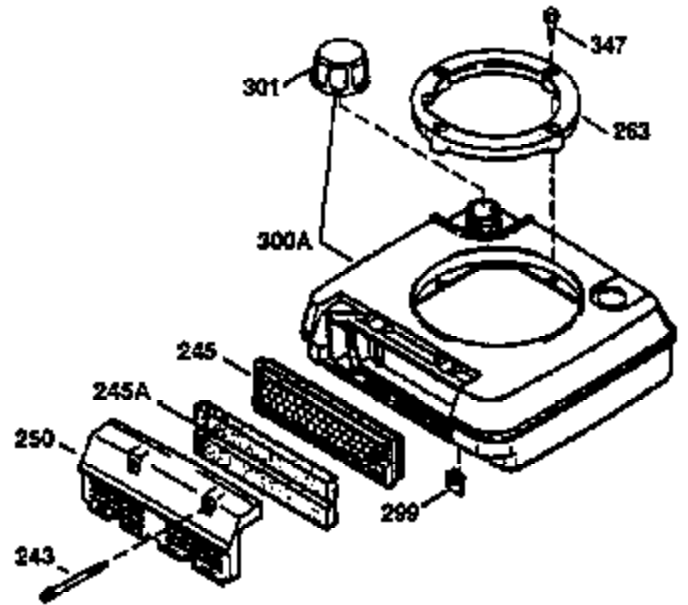

ILLUSTRATION SHOWS TYPICAL PARTS ONLY, ORDER BY PART NUMBER. PARTS NOT LISTED ARE SUPPLIED BY OEM.

Ref #	Part Number	Qty	Description
238	650806	2	Screw, 10-32 x 5/8"
239	34338	1	* Air Cleaner Gasket
245	34340	1	Air Cleaner Filter
250	34341B	1	Air Cleaner Cover
260	35484	1	Blower Housing
287	650926	2	Screw, 8-32 x 21/64"
298	28763	3	Screw, 10-32 x 35/64"
300	34476A	1	Fuel Tank (Incl. 292 & 301)
301	33032	1	Fuel Cap
370	36260	1	Primer Decal
390	590694	1	Rewind Starter (NOTE: This engine could have been built with 590686 starter. Refer to the design of the air intake louvers for part identification. Individual starter parts do not interchange.)