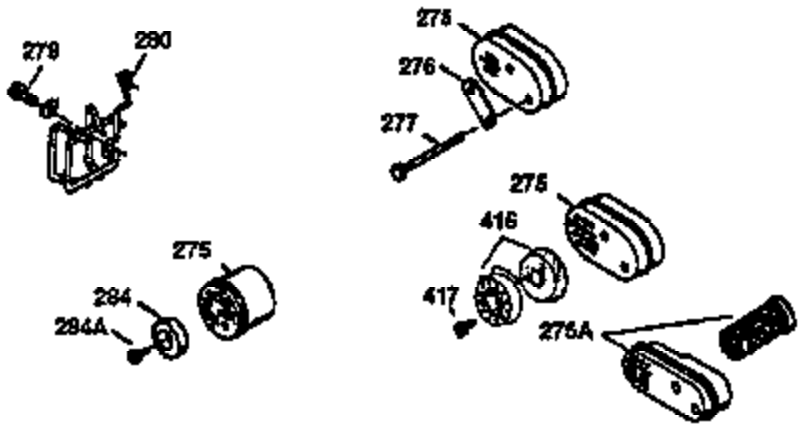

ILLUSTRATION SHOWS TYPICAL PARTS ONLY. ORDER BY PART NUMBER. PARTS NOT LISTED ARE SUPPLIED BY OEM.

Ref #	Part Number	Qty	Description
19	31361	1	Extension Spring
69	35261	1	* Mounting Flange Gasket
70	35651C	1	Mounting Flange (Incl. 72 thru 83)
90	611112	1	Flywheel
182	6201	2	Screw, 1/4-28 x 7/8"
185	31384A	1	Intake Pipe (Incl. 224)
186	34337	1	Governor Link
200	33131A	1	Control Bracket (Incl. 202 thru 206)
209	30200	2	Screw, 10-24 x 9/16"
223	650451	2	Screw, 1/4-20 x 1"
238	650806	2	Screw, 10-32 x 5/8"
245	34340	1	Air Cleaner Filter
250	34341B	1	Air Cleaner Cover
275	36473	1	Muffler (Incl. 277)
277	650988	2	Screw, 1/4-20 x 2-5/16"
324	33177	1	Terminal