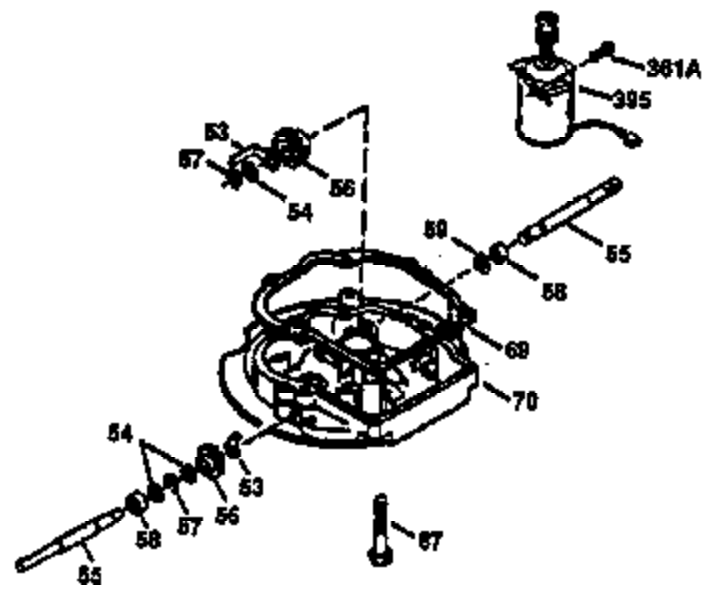

ILLUSTRATION SHOWS TYPICAL PARTS ONLY. ORDER BY PART NUMBER. PARTS NOT LISTED ARE SUPPLIED BY OEM.

Ref #	Part Number	Qty	Description
19	31361	1	Extension Spring
69	35261	1	* Mounting Flange Gasket
70	35651C	1	Mounting Flange (Incl. 72 thru 83)
90	611112	1	Flywheel
182	6201	2	Screw, 1/4-28 x 7/8"
185	31384A	1	Intake Pipe (Incl. 224)
186	34337	1	Governor Link
200	33131A	1	Control Bracket (Incl. 202 thru 206)
209	30200	2	Screw, 10-24 x 9/16"
223	650451	2	Screw, 1/4-20 x 1"
238	650806	2	Screw, 10-32 x 5/8"
245	34340	1	Air Cleaner Filter
250	34341B	1	Air Cleaner Cover
275	36473	1	Muffler (Incl. 277)
277	650988	2	Screw, 1/4-20 x 2-5/16"
324	33177	1	Terminal