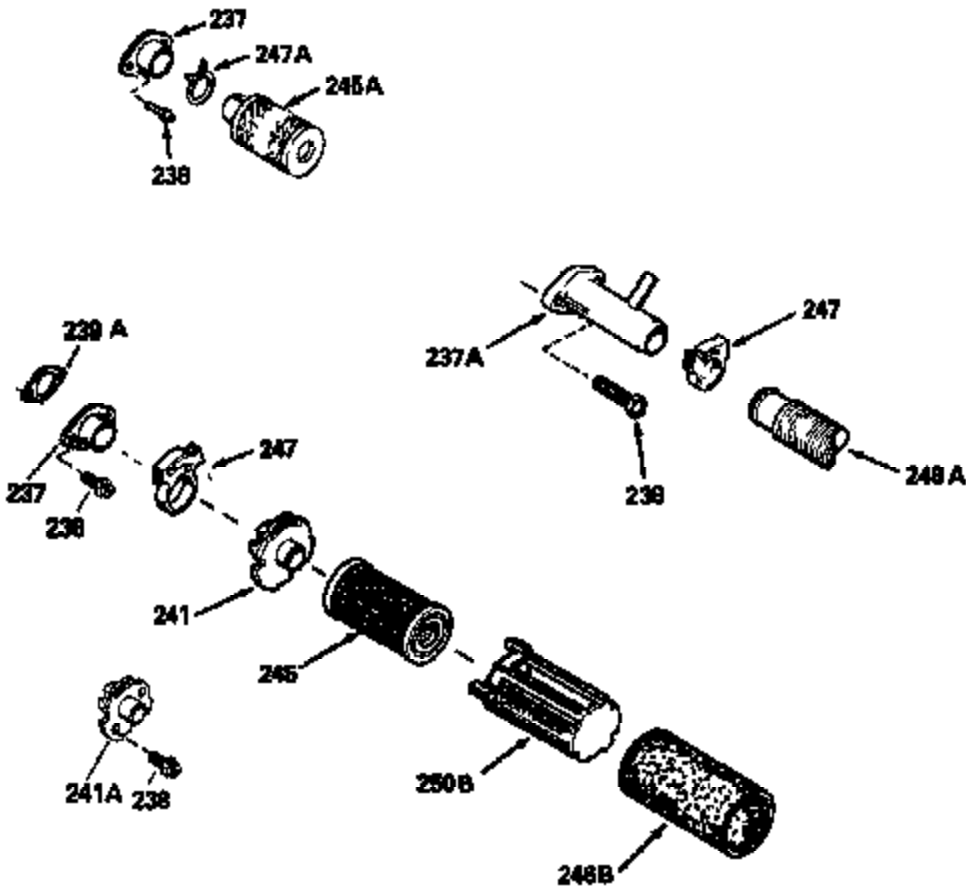

Ref #	Part Number	Qty	Description
19	31361		Spring, Extension
69	35261		* Gasket, Mounting flange
182	6201		Screw, 1/4-28 x 7/8"
185	31384A		Pipe, Intake (Incl. 224)
186	34337		Link, Governor spring
209	30200		Screw, 10-24 x 9/16"
223	650451		Screw, 1/4-20 x 1"
238	650932		Screw, 10-32 x 49/64"
241A	35797		Collar, Air cleaner
245	35066		Filter, Air cleaner
246B	35435		Filter, Pre-Air (Use as required)
250B	35065		Air Cleaner Cover Ass'y.