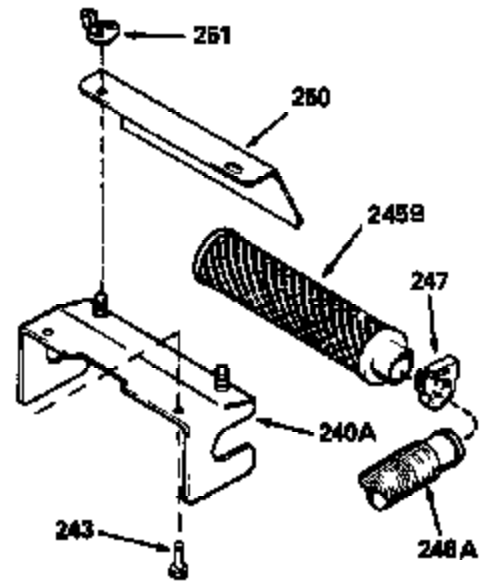

Ref #	Part Number	Qty	Description
19	31361		Spring, Extension
69	35261		* Gasket, Mounting flange
182	6201		Screw, 1/4-28 x 7/8"
185	31384A		Pipe, Intake (Incl. 224)
186	34337		Link, Governor spring
209	30200		Screw, 10-24 x 9/16"
223	650451		Screw, 1/4-20 x 1"
238	650932		Screw, 10-32 x 49/64"
241A	35797		Collar, Air cleaner
245	35066		Filter, Air cleaner
246B	35435		Filter, Pre-Air (Use as required)
250B	35065		Air Cleaner Cover Ass'y.