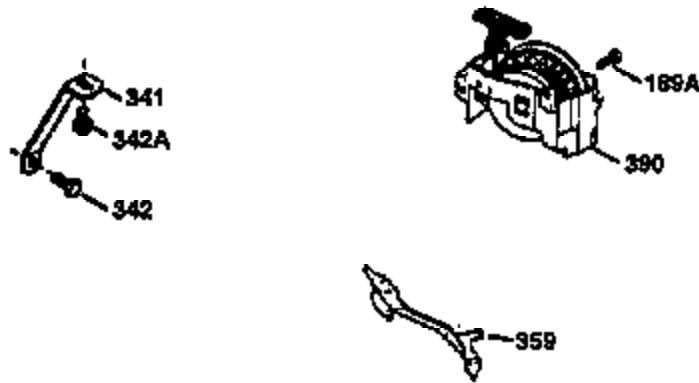

ILLUSTRATION SHOWS TYPICAL PARTS ONLY, ORDER BY PART NUMBER. PARTS NOT LISTED ARE SUPPLIED BY OEM.

Ref #	Part Number	Qty	Description
239	34338	1	* Air Cleaner Gasket
243	650932	2	Screw, 10-32 x 49/64"
245	35066	1	Air Cleaner Filter
250	35065	1	Air Cleaner Cover
260	35393	1	Blower Housing
287	650884	2	Screw, 8-32 x 1/2"
298	28763	3	Screw, 10-32 x 35/64"
300	34369A	1	Fuel Tank (Incl. 292 & 301)
301	35355	1	Fuel Cap
370	35167	1	Instruction Decal
390	590686	1	Rewind Starter