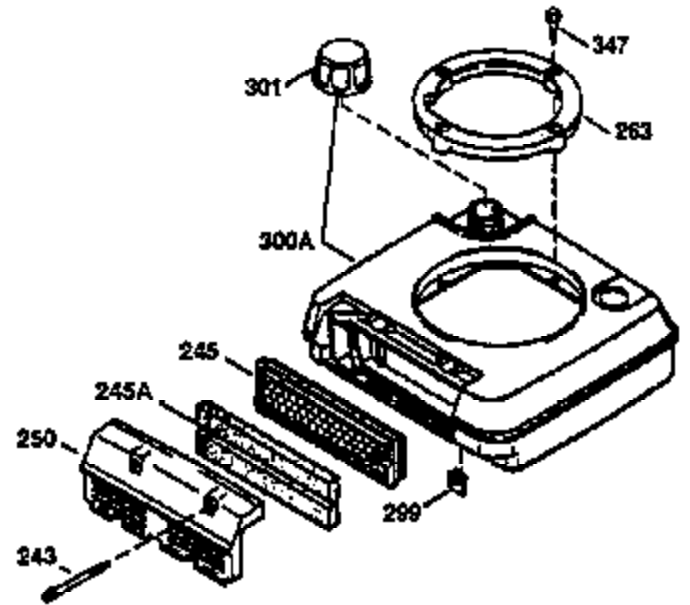

ILLUSTRATION SHOWS TYPICAL PARTS ONLY, ORDER BY PART NUMBER. PARTS NOT LISTED ARE SUPPLIED BY OEM.

Ref #	Part Number	Qty	Description
239	34338	1	* Air Cleaner Gasket
243	650932	2	Screw, 10-32 x 49/64"
245	35066	1	Air Cleaner Filter
250	35065	1	Air Cleaner Cover
260	35393	1	Blower Housing
287	650884	2	Screw, 8-32 x 1/2"
298	28763	3	Screw, 10-32 x 35/64"
300	34369A	1	Fuel Tank (Incl. 292 & 301)
301	35355	1	Fuel Cap
370	35167	1	Instruction Decal
390	590686	1	Rewind Starter