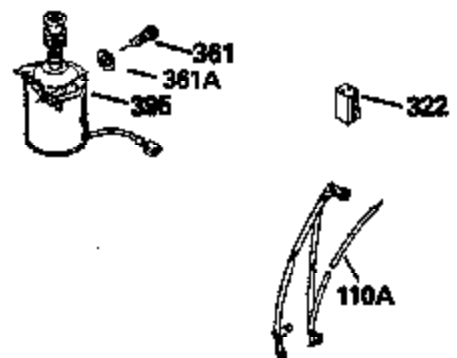

Ref #	Part Number	Qty	Description
189	650839		Screw, 1/4-20 x 3/8"
190	35831		Lever, Brake
191	35040A		Bracket Assy., S.E. Brake (Incl. 195)
194	32309		Ring, Retaining
195	610973		Terminal Assy.
210	27793		Clip, Conduit
211	28942		Screw, 10-32 x 3/8"
274	26754A		* Gasket, Exhaust (Use as required)
275B	35708		Muffler (Incl. 277)
277	650795		Screw, 1/4-20 x 2-1/4"
277A	30063		Screw, 1/4-20 x 1/2" (Use as required)
370F	34387		Decal, Instruction (Optional)
415	730162		Muffler Adap.Kit(Incl.274,277A)(Use a s req.)
430	730574		Debris Screen Kit (Incl. 370F,431-433)(Opt.)
431	35596		Screen, Debris (Optional)
432	35597		Bracket, Debris screen (Optional)
433	650910		Screw, 8-32 x 1/4" (Optional)