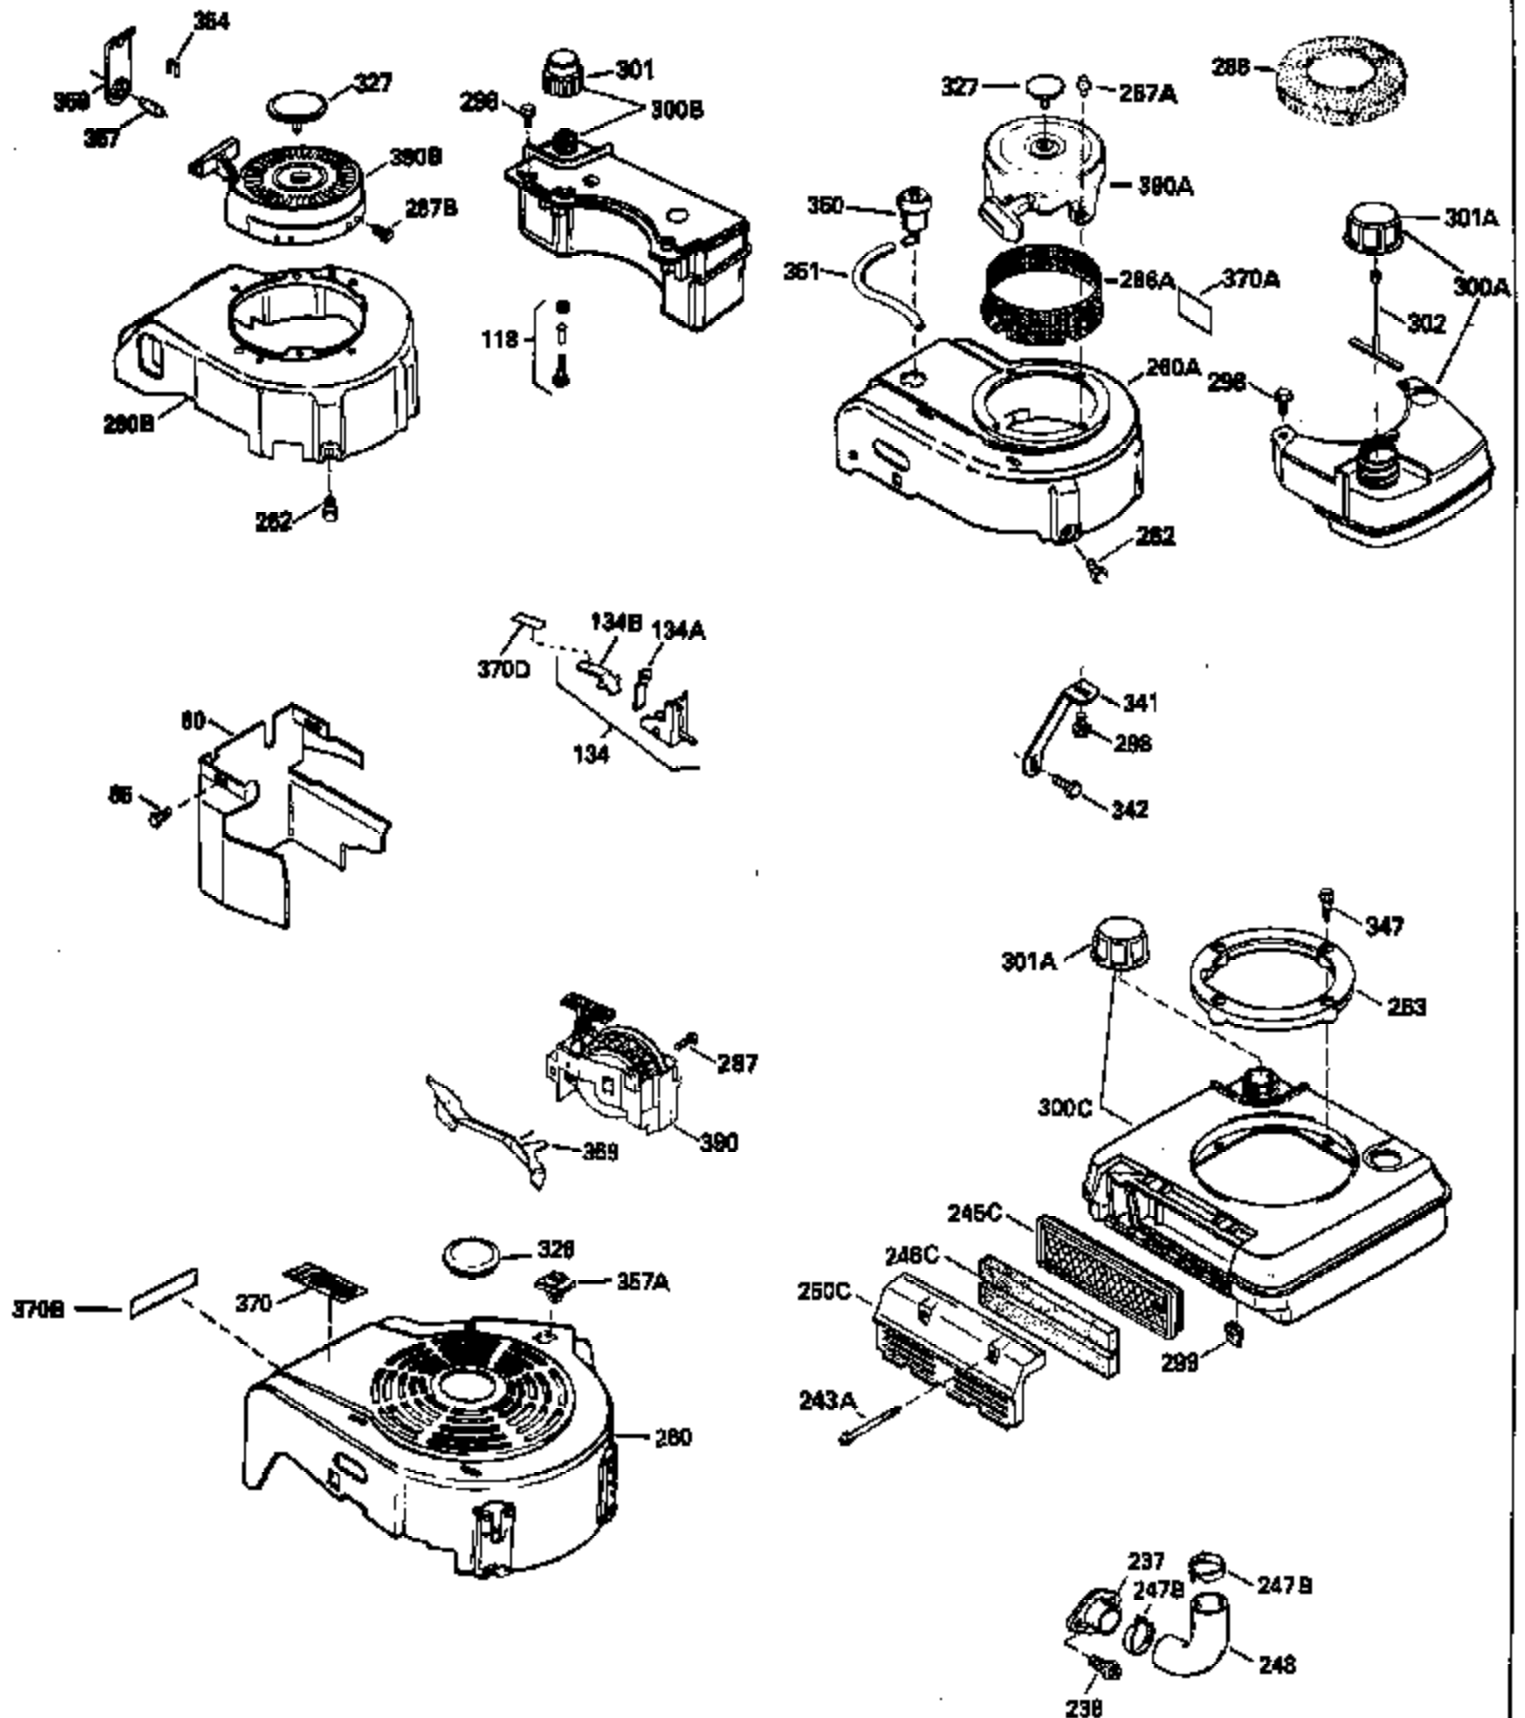

ILLUSTRATION SHOWS TYPICAL PARTS ONLY. ORDER BY PART NUMBER. PARTS NOT LISTED ARE SUPPLIED BY OEM.

Ref #	Part Number	Qty	Description
118	730194		Rope Guide Kit (Use as required with 34476 fuel tank)
238	650806		Screw, 10-32 x 5/8"
246C	35705		Filter, Pre-Air (Optional)
260A	35491		Housing, Blower
262	650831		Screw, 1/4-20 x 15/32"
287A	650735		Screw, 10-24 x 3/8" (Use as required)
287A			Pop Rivet, (3/16" Dia.)(Purchase locally)
287B	650884		Screw, 8-32 x 1/2"
301	33032		Fuel Cap
327	35932		Plug, Starter
370A	34346		Decal, Instruction
390B	590621		Rewind Starter (Refer to Division 5, Section C, page 34 or Fiche 8, Grid G-9 for breakdown)