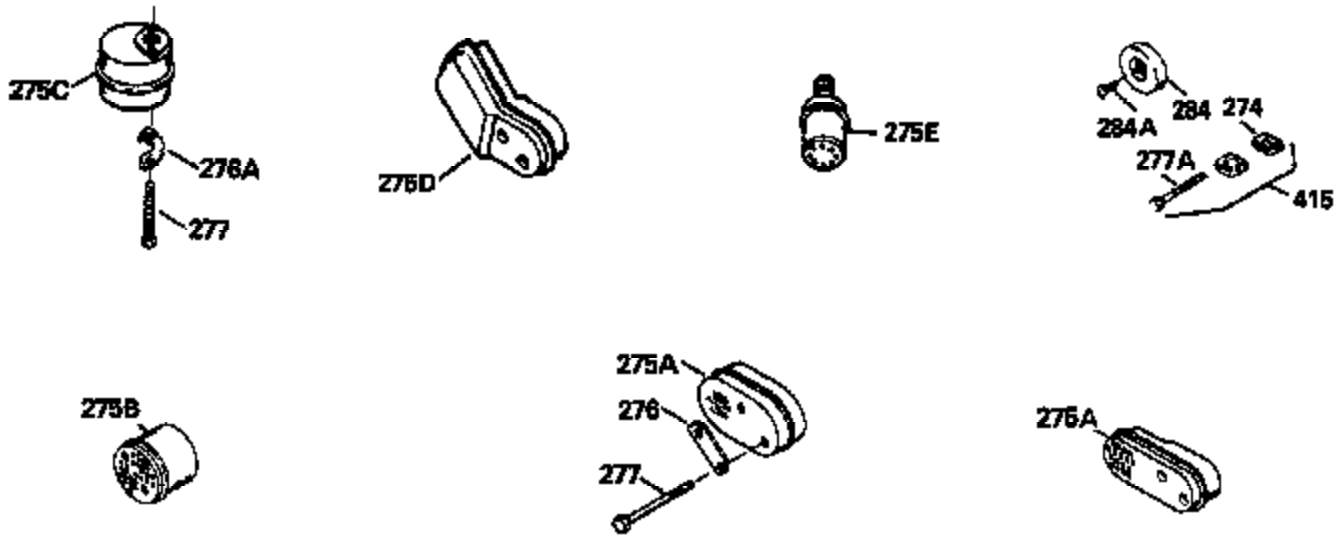

Ref #	Part Number	Qty	Description
189	650839		Screw, 1/4-20 x 3/8"
190	35831		Lever, Brake
191	35040A		Bracket Assy., S.E. Brake (Incl. 195)
194	32309		Ring, Retaining
195	610973		Terminal Assy.
210	27793		Clip, Conduit
211	28942		Screw, 10-32 x 3/8"
274	26754A		* Gasket, Exhaust (Use as required)
275B	35708		Muffler (Incl. 277)
277	650795		Screw, 1/4-20 x 2-1/4"
277A	30063		Screw, 1/4-20 x 1/2" (Use as required)
370F	34387		Decal, Instruction (Optional)
415	730162		Muffler Adap.Kit(Incl.274,277A)(Use a s req.)
430	730574		Debris Screen Kit (Incl. 370F,431-433)(Opt.)
431	35596		Screen, Debris (Optional)
432	35597		Bracket, Debris screen (Optional)
433	650910		Screw, 8-32 x 1/4" (Optional)