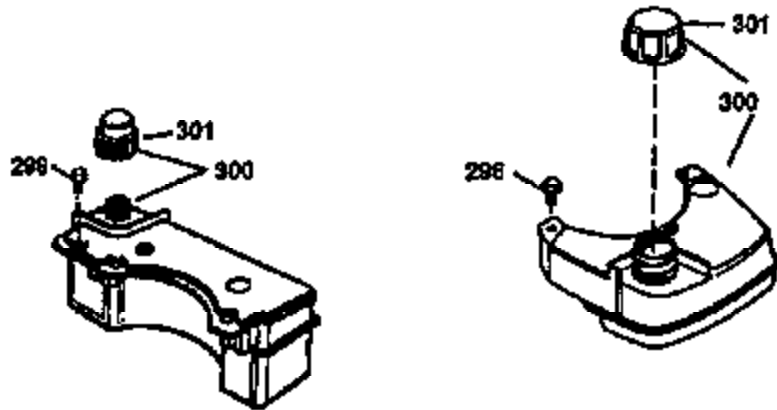

ILLUSTRATION SHOWS TYPICAL PARTS ONLY, ORDER BY PART NUMBER. PARTS NOT LISTED ARE SUPPLIED BY OEM.

Ref #	Part Number	Qty	Description
238	650806	2	Screw, 10-32 x 5/8"
239	34338	1	* Air Cleaner Gasket
245	34340	1	Air Cleaner Filter
250	34341B	1	Air Cleaner Cover
260	35491	1	Blower Housing
287	650926	2	Screw, 8-32 x 21/64"
300	35586	1	Fuel Tank (Incl. 292 & 301)
301	35355	1	Fuel Cap
370	36260	1	Primer Decal
390	590694	1	Rewind Starter (NOTE: This engine could have been built with 590686 starter. Refer to the design of the air intake louvers for part identification. Individual starter parts do not interchange.)