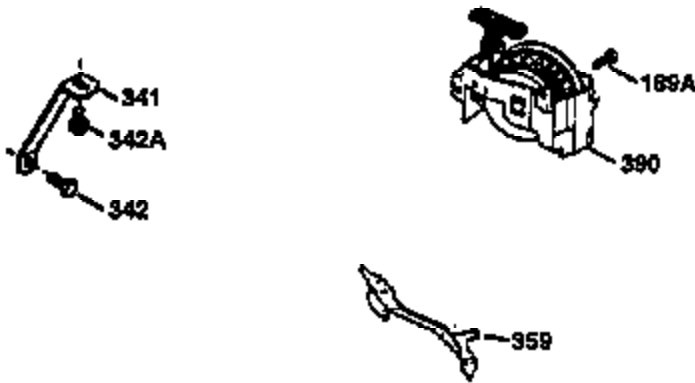

ILLUSTRATION SHOWS TYPICAL PARTS ONLY, ORDER BY PART NUMBER. PARTS NOT LISTED ARE SUPPLIED BY OEM.

Ref #	Part Number	Qty	Description
238	650806	2	Screw, 10-32 x 5/8"
239	34338	1	* Air Cleaner Gasket
245	34340	1	Air Cleaner Filter
250	34341B	1	Air Cleaner Cover
260	35491	1	Blower Housing
287	650926	2	Screw, 8-32 x 21/64"
300	35586	1	Fuel Tank (Incl. 292 & 301)
301	35355	1	Fuel Cap
370	36260	1	Primer Decal
390	590694	1	Rewind Starter (NOTE: This engine could have been built with 590686 starter. Refer to the design of the air intake louvers for part identification. Individual starter parts do not interchange.)