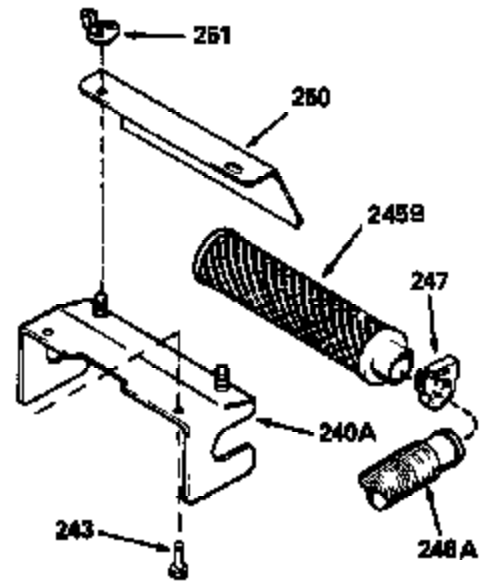

Ref #	Part Number	Qty	Description
400	33238C		* Gasket Set (Incl. items marked *)
420	730225		SAE 30, 4-Cycle Engine Oil (Quart)

ILLUSTRATION SHOWS TYPICAL PARTS ONLY. ORDER BY PART NUMBER. PARTS NOT LISTED ARE SUPPLIED BY OEM.

Ref #	Part Number	Qty	Description
118	730194		Rope Guide Kit (Use as required with 34476 fuel tank)
238	650806		Screw, 10-32 x 5/8"
246C	35705		Filter, Pre-Air (Optional)
260A	35491		Housing, Blower
262	650831		Screw, 1/4-20 x 15/32"
287B	650884		Screw, 8-32 x 1/2"
287A	650735		Screw, 10-24 x 3/8" (Use as required)
287A			Pop Rivet, (3/16" Dia.)(Purchase locally)
301	33032		Fuel Cap
327	35932		Plug, Starter
354	35025		Staple (Not used on all models)
357	34985		Rope Stop & Staple Ass'y. (Incl. 354)
370	550223		Decal, Name
370A	34346		Decal, Instruction
390B	590621		Rewind Starter (Refer to Division 5, Section C, page 34 or Fiche 8, Grid G-9 for breakdown)

Ref #	Part Number	Qty	Description
19	31361		Spring, Extension
69	35261		* Gasket, Mounting flange
182	6201		Screw, 1/4-28 x 7/8"
185	31384A		Pipe, Intake (Incl. 224)
186	32653		Link, Governor spring
216	33086		Lever, Speed adjusting
223	650451		Screw, 1/4-20 x 1"
238	650806		Screw, 10-32 x 5/8"
246B	35435		Filter, Pre-Air (Use as required)