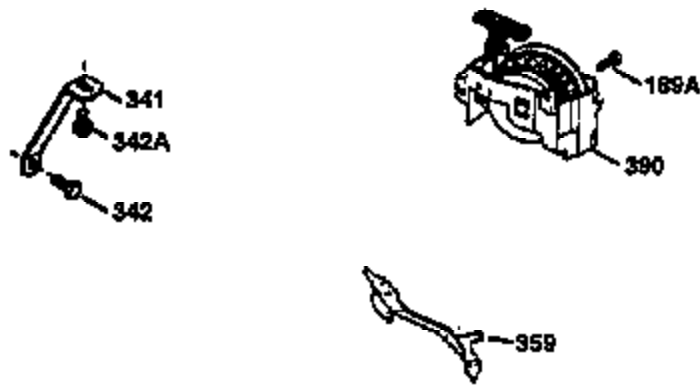

ILLUSTRATION SHOWS TYPICAL PARTS ONLY, ORDER BY PART NUMBER. PARTS NOT LISTED ARE SUPPLIED BY OEM.

Ref #	Part Number	Qty	Description
239	34338	1	* Air Cleaner Gasket
243	650932	2	Screw, 10-32 x 49/64"
245	35066	1	Air Cleaner Filter
250	35065	1	Air Cleaner Cover
260	35393	1	Blower Housing
287	650926	2	Screw, 8-32 x 21/64"
298	28763	3	Screw, 10-32 x 35/64"
300	34369A	1	Fuel Tank (Incl. 292 & 301)
301	35355	1	Fuel Cap
370	34442A	1	Instruction Decal
390	590688	1	Rewind Starter