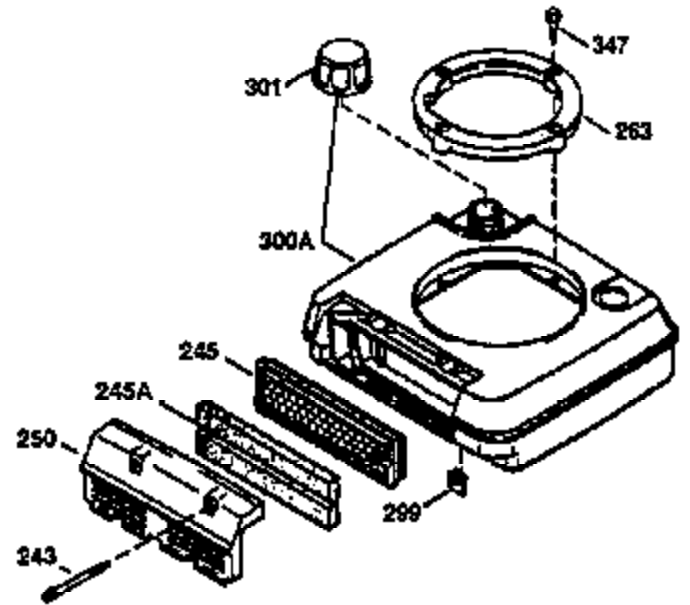

ILLUSTRATION SHOWS TYPICAL PARTS ONLY, ORDER BY PART NUMBER. PARTS NOT LISTED ARE SUPPLIED BY OEM.

Ref #	Part Number	Qty	Description
189A	650837	1	Screw, 10-32 x 1/4"
238	650932	2	Screw, 10-32 x 49/64"
239	34338	1	* Air Cleaner Gasket
245	35066	1	Air Cleaner Filter
250	35065	1	Air Cleaner Cover
260	35478	1	Blower Housing
287	650884	2	Screw, 8-32 x 1/2"
300	32170A	1	Fuel Tank (Incl. 292 & 301)
301	33032	1	Fuel Cap
354	35025	1	Staple
370	35391	1	Instruction Decal
390	590621	1	Rewind Starter