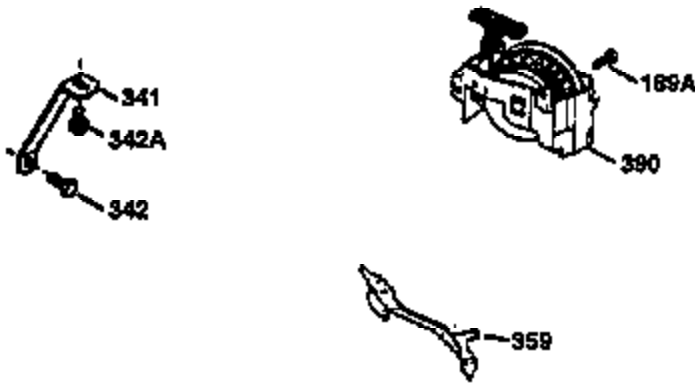

ILLUSTRATION SHOWS TYPICAL PARTS ONLY, ORDER BY PART NUMBER. PARTS NOT LISTED ARE SUPPLIED BY OEM.

Ref #	Part Number	Qty	Description
189A	650837	1	Screw, 10-32 x 1/4"
238	650932	2	Screw, 10-32 x 49/64"
239	34338	1	* Air Cleaner Gasket
245	35066	1	Air Cleaner Filter
250	35065	1	Air Cleaner Cover
260	35478	1	Blower Housing
287	650884	2	Screw, 8-32 x 1/2"
300	32170A	1	Fuel Tank (Incl. 292 & 301)
301	33032	1	Fuel Cap
354	35025	1	Staple
370	35391	1	Instruction Decal
390	590621	1	Rewind Starter