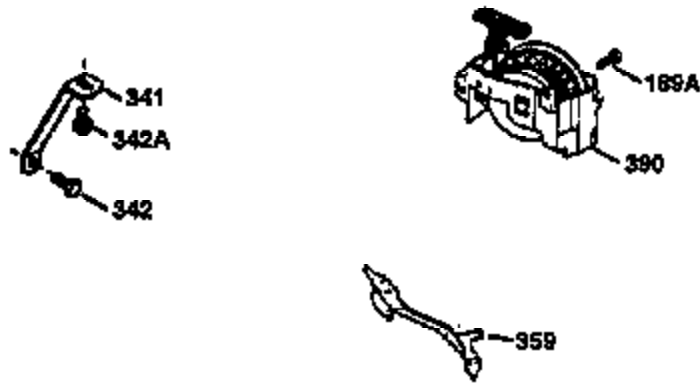

ILLUSTRATION SHOWS TYPICAL PARTS ONLY, ORDER BY PART NUMBER. PARTS NOT LISTED ARE SUPPLIED BY OEM.

Ref #	Part Number	Qty	Description
238	650932	2	Screw, 10-32 x 49/64"
239	34338	1	* Air Cleaner Gasket
245	35066	1	Air Cleaner Filter
250	35065	1	Air Cleaner Cover
260	35478	1	Blower Housing
287	650926	2	Screw, 8-32 x 21/64"
300	32170B	1	Fuel Tank (Incl. 292 & 301)
301	33032	1	Fuel Cap
354	35025	1	Staple
370	36261	1	Instruction Decal
390	590694	1	Rewind Starter (NOTE: This engine could have been built with 590686 starter. Refer to the design of the air intake louvers for part identification. Individual starter parts do not interchange.)