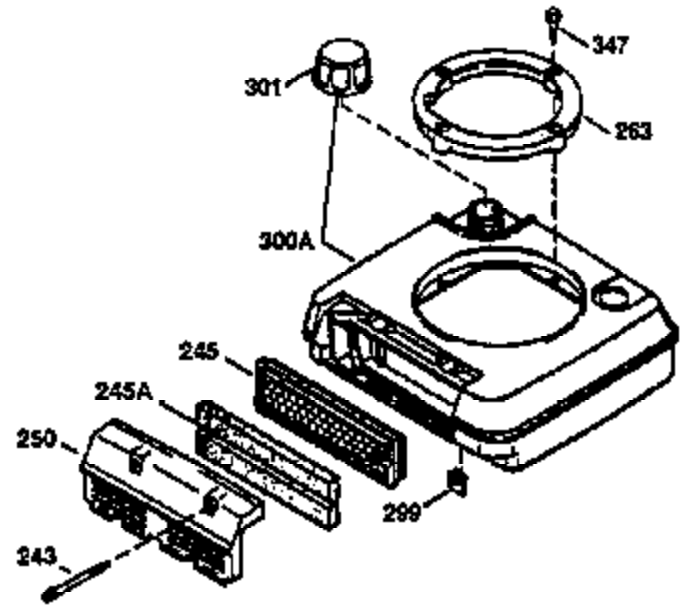

ILLUSTRATION SHOWS TYPICAL PARTS ONLY, ORDER BY PART NUMBER. PARTS NOT LISTED ARE SUPPLIED BY OEM.

Ref #	Part Number	Qty	Description
238	650932	2	Screw, 10-32 x 49/64"
239	34338	1	* Air Cleaner Gasket
245	35066	1	Air Cleaner Filter
250	35065	1	Air Cleaner Cover
260	35478	1	Blower Housing
287	650926	2	Screw, 8-32 x 21/64"
300	32170B	1	Fuel Tank (Incl. 292 & 301)
301	33032	1	Fuel Cap
354	35025	1	Staple
370	36261	1	Instruction Decal
390	590694	1	Rewind Starter (NOTE: This engine could have been built with 590686 starter. Refer to the design of the air intake louvers for part identification. Individual starter parts do not interchange.)