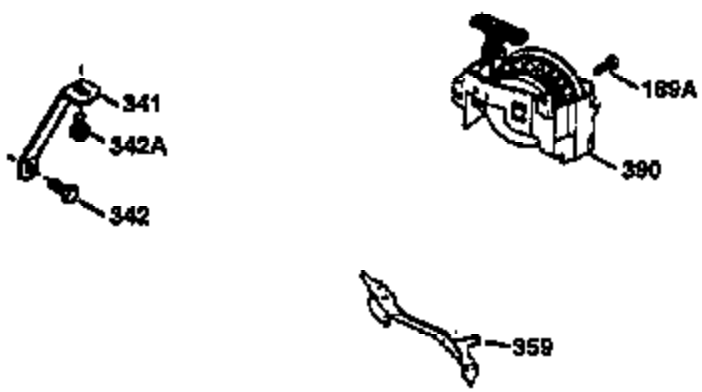

ILLUSTRATION SHOWS TYPICAL PARTS ONLY, ORDER BY PART NUMBER. PARTS NOT LISTED ARE SUPPLIED BY OEM.

Ref #	Part Number	Qty	Description
238	650932	2	Screw, 10-32 x 49/64"
239	34338	1	* Air Cleaner Gasket
245	35066	1	Air Cleaner Filter
250	35065	1	Air Cleaner Cover
260	35478	1	Blower Housing
287	650926	2	Screw, 8-32 x 21/64"
300	32170B	1	Fuel Tank (Incl. 292 & 301)
301	33032	1	Fuel Cap
370	35167	1	Control Decal
390	590694	1	Rewind Starter (NOTE: This engine could have been built with 590686 starter. Refer to the design of the air intake louvers for part identification. Individual starter parts do not interchange.)