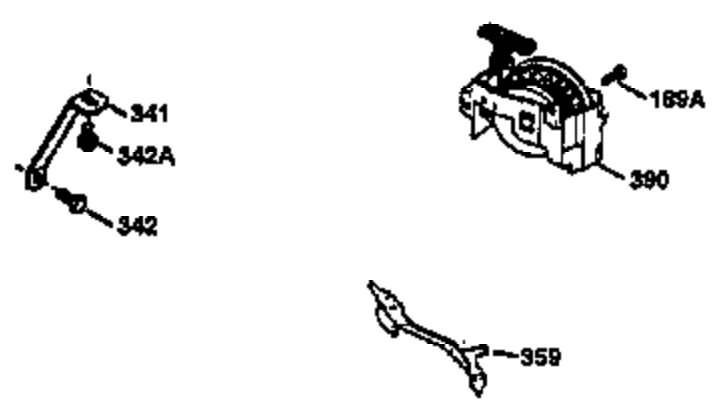

ILLUSTRATION SHOWS TYPICAL PARTS ONLY, ORDER BY PART NUMBER. PARTS NOT LISTED ARE SUPPLIED BY OEM.

Ref #	Part Number	Qty	Description
238	650932	2	Screw, 10-32 x 49/64"
239	34338	1	* Air Cleaner Gasket
245	35066	1	Air Cleaner Filter
250	35065	1	Air Cleaner Cover
260	35393	1	Blower Housing
287	650884	2	Screw, 8-32 x 1/2"
298	28763	3	Screw, 10-32 x 35/64"
300	34369A	1	Fuel Tank (Incl. 292 & 301)
301	35355	1	Fuel Cap
370	34442A	1	Instruction Decal
390	590635	1	Rewind Starter