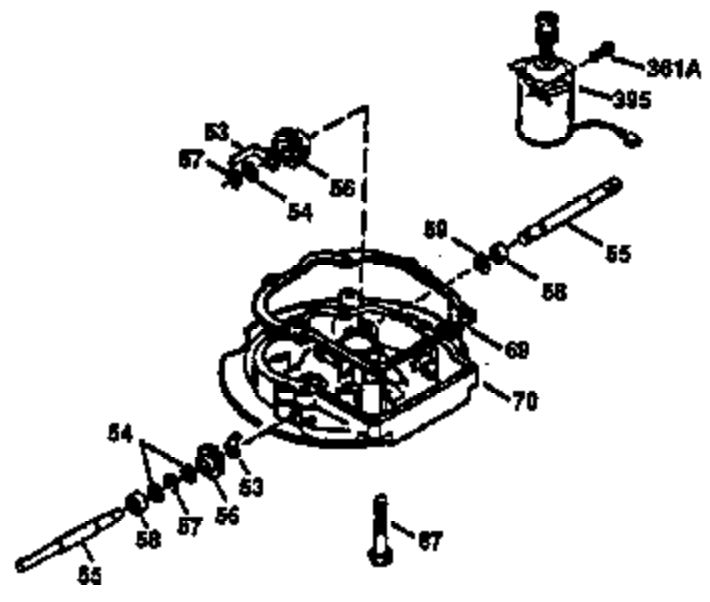

ILLUSTRATION SHOWS TYPICAL PARTS ONLY. ORDER BY PART NUMBER. PARTS NOT LISTED ARE SUPPLIED BY OEM.

Ref #	Part Number	Qty	Description
19	31361	1	Extension Spring
69	35261	1	* Mounting Flange Gasket
70	34311C	1	Mounting Flange (Incl.72,75 & 80)
90	611112	1	Flywheel
182	6201	2	Screw, 1/4-28 x 7/8"
185	31384A	1	Intake Pipe (Incl. 224)
186	34337	1	Governor Link
200	35727	1	Control Bracket (Incl. 202 thru 206)
209	30200	2	Screw, 10-24 x 9/16"
223	650451	2	Screw, 1/4-20 x 1"
238	650932	2	Screw, 10-32 x 49/64"
241	35797	1	Air Cleaner Collar
245	35066	1	Air Cleaner Filter
250	35065	1	Air Cleaner Cover
255	35177	1	Speed Control Cover
256	650807	2	Screw, 10-32 x 7/16"
275	27181B	1	Muffler (Incl. 277)
277	650795	2	Screw, 1/4-20 x 2-1/4"