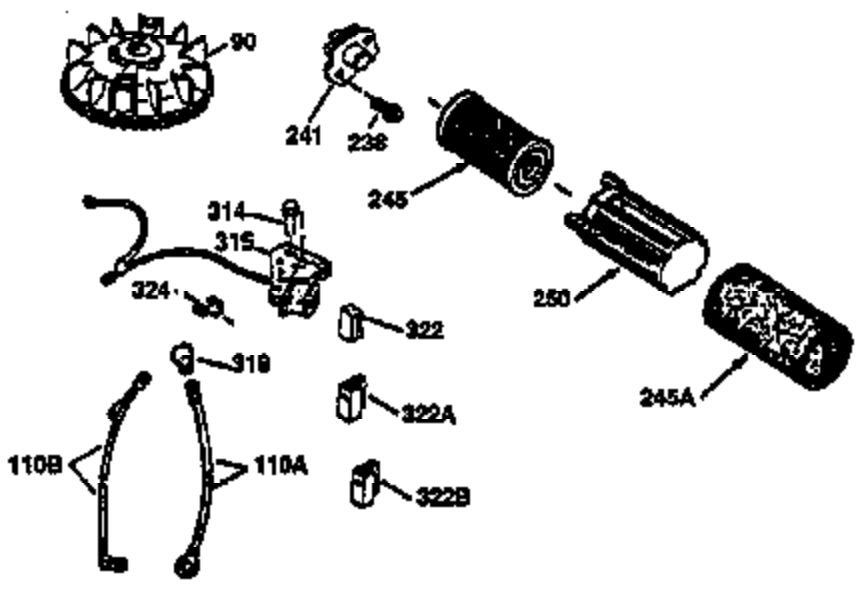

ILLUSTRATION SHOWS TYPICAL PARTS ONLY. ORDER BY PART NUMBER. PARTS NOT LISTED ARE SUPPLIED BY OEM.

Ref #	Part Number	Qty	Description
19	31361	1	Extension Spring
69	35261	1	* Mounting Flange Gasket
70	34311C	1	Mounting Flange (Incl.72,75 & 80)
90	611112	1	Flywheel
182	6201	2	Screw, 1/4-28 x 7/8"
185	31384A	1	Intake Pipe (Incl. 224)
186	34337	1	Governor Link
200	35727	1	Control Bracket (Incl. 202 thru 206)
209	30200	2	Screw, 10-24 x 9/16"
223	650451	2	Screw, 1/4-20 x 1"
238	650932	2	Screw, 10-32 x 49/64"
241	35797	1	Air Cleaner Collar
245	35066	1	Air Cleaner Filter
250	35065	1	Air Cleaner Cover
255	35177	1	Speed Control Cover
256	650807	2	Screw, 10-32 x 7/16"
275	27181B	1	Muffler (Incl. 277)
277	650795	2	Screw, 1/4-20 x 2-1/4"