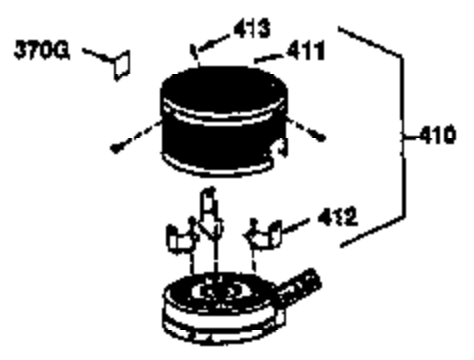

ILLUSTRATION SHOWS TYPICAL PARTS ONLY. ORDER BY PART NUMBER. PARTS NOT LISTED ARE SUPPLIED BY OEM.

Ref #	Part Number	Qty	Description
19	31361	1	Extension Spring
69	35261	1	* Mounting Flange Gasket
70	34311C	1	Mounting Flange (Incl.72,75 & 80)
90	611112	1	Flywheel
182	6201	2	Screw, 1/4-28 x 7/8"
185	31384A	1	Intake Pipe (Incl. 224)
186	34337	1	Governor Link
200	35727	1	Control Bracket (Incl. 202 thru 206)
209	30200	2	Screw, 10-24 x 9/16"
223	650451	2	Screw, 1/4-20 x 1"
238	650932	2	Screw, 10-32 x 49/64"
241	35797	1	Air Cleaner Collar
245	35066	1	Air Cleaner Filter
250	35065	1	Air Cleaner Cover
255	35177	1	Speed Control Cover
256	650807	2	Screw, 10-32 x 7/16"
275	27181B	1	Muffler (Incl. 277)
277	650795	2	Screw, 1/4-20 x 2-1/4"