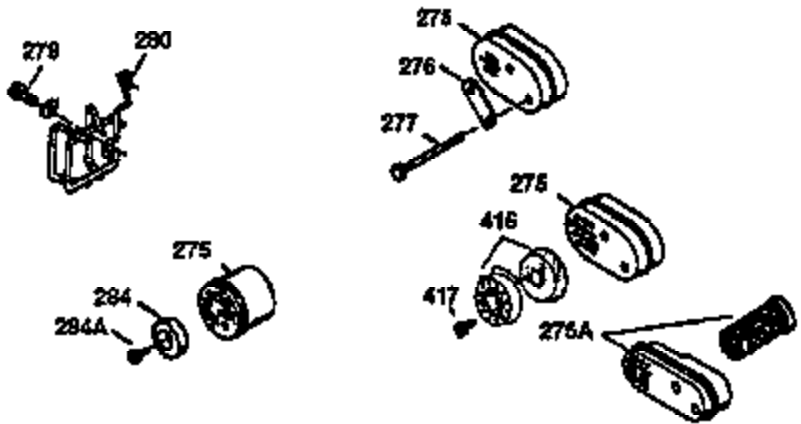

ILLUSTRATION SHOWS TYPICAL PARTS ONLY. ORDER BY PART NUMBER. PARTS NOT LISTED ARE SUPPLIED BY OEM.

Ref #	Part Number	Qty	Description
19	31361	1	Extension Spring
69	35261	1	* Mounting Flange Gasket
70	34311C	1	Mounting Flange (Incl.72,75 & 80)
90	611112	1	Flywheel
182	6201	2	Screw, 1/4-28 x 7/8"
185	31384A	1	Intake Pipe (Incl. 224)
186	34337	1	Governor Link
200	35727	1	Control Bracket (Incl. 202 thru 206)
209	30200	2	Screw, 10-24 x 9/16"
223	650451	2	Screw, 1/4-20 x 1"
238	650932	2	Screw, 10-32 x 49/64"
241	35797	1	Air Cleaner Collar
245	35066	1	Air Cleaner Filter
250	35065	1	Air Cleaner Cover
255	35177	1	Speed Control Cover
256	650807	2	Screw, 10-32 x 7/16"
275	27181B	1	Muffler (Incl. 277)
277	650795	2	Screw, 1/4-20 x 2-1/4"