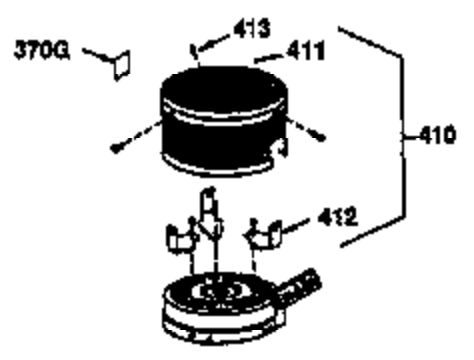

ILLUSTRATION SHOWS TYPICAL PARTS ONLY. ORDER BY PART NUMBER. PARTS NOT LISTED ARE SUPPLIED BY OEM.

Ref #	Part Number	Qty	Description
19	31361	1	Extension Spring
69	35261	1	* Mounting Flange Gasket
70	34311D	1	Mounting Flange (Incl.72 thru 83,311 & 312)
90	611112	1	Flywheel
182	6201	2	Screw, 1/4-28 x 7/8"
185	31384A	1	Intake Pipe (Incl. 224)
186	34337	1	Governor Link
200	35727	1	Control Bracket
209	30200	2	Screw, 10-24 x 9/16"
223	650451	2	Screw, 1/4-20 x 1"
238	650932	2	Screw, 10-32 x 49/64
241	35797	1	Air Cleaner Collar
245	35066	1	Air Cleaner Filter
250	35065	1	Air Cleaner Cover
255	35177	1	Speed Control Cover
256	650807	2	Screw, 10-32 x 27/64"
275	27181B	1	Muffler (Incl. 277)
277	650795	2	Screw, 1/4-20 x 2-1/4"