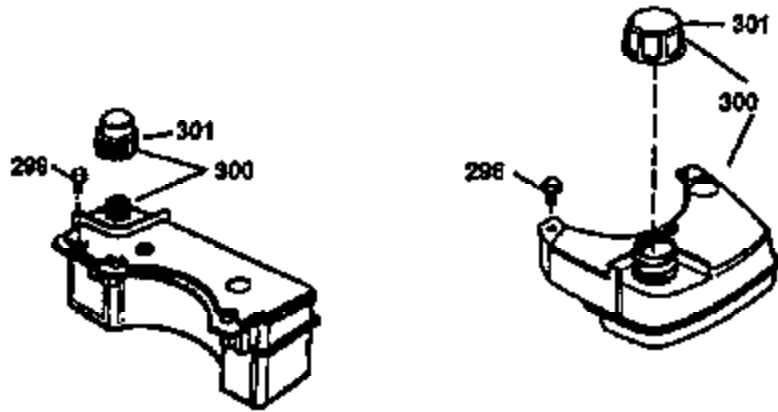

ILLUSTRATION SHOWS TYPICAL PARTS ONLY, ORDER BY PART NUMBER. PARTS NOT LISTED ARE SUPPLIED BY OEM.

Ref #	Part Number	Qty	Description
238	650932	2	Screw, 10-32 x 49/64
239	34338	1	* Air Cleaner Gasket
245	35066	1	Air Cleaner Filter
250	35065	1	Air Cleaner Cover
260	36420A	1	Blower Housing
287	650926	2	Screw, 8-32 x 21/64"
298	28763	3	Screw, 10-32 x 35/64"
300	34369B	1	Fuel Tank (Incl. 292 & 301)
301	35355	1	Fuel Cap
390	590688	1	Rewind Starter (NOTE: This engine could have been built with 590686 starter. Refer to the design of the air intake louvers for part identification. Individual starter parts do not interchange.)