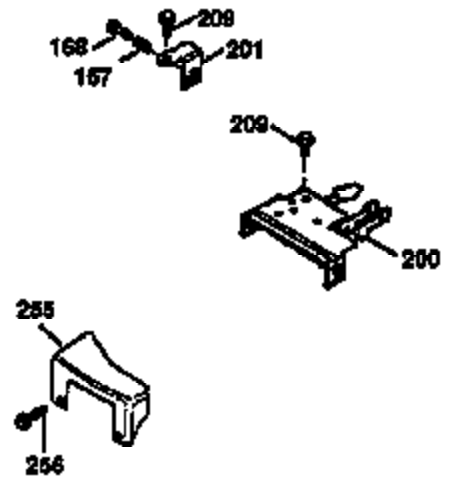

ILLUSTRATION SHOWS TYPICAL PARTS ONLY. ORDER BY PART NUMBER. PARTS NOT LISTED ARE SUPPLIED BY OEM.

Ref #	Part Number	Qty	Description
19	31361	1	Extension Spring
69	35261	1	* Mounting Flange Gasket
70	34311D	1	Mounting Flange (Incl.72 thru 83,311 & 312)
90	611112	1	Flywheel
182	6201	2	Screw, 1/4-28 x 7/8"
185	31384A	1	Intake Pipe (Incl. 224)
186	34337	1	Governor Link
200	35727	1	Control Bracket
209	30200	2	Screw, 10-24 x 9/16"
223	650451	2	Screw, 1/4-20 x 1"
238	650932	2	Screw, 10-32 x 49/64
241	35797	1	Air Cleaner Collar
245	35066	1	Air Cleaner Filter
250	35065	1	Air Cleaner Cover
255	35177	1	Speed Control Cover
256	650807	2	Screw, 10-32 x 27/64"
275	27181B	1	Muffler (Incl. 277)
277	650795	2	Screw, 1/4-20 x 2-1/4"