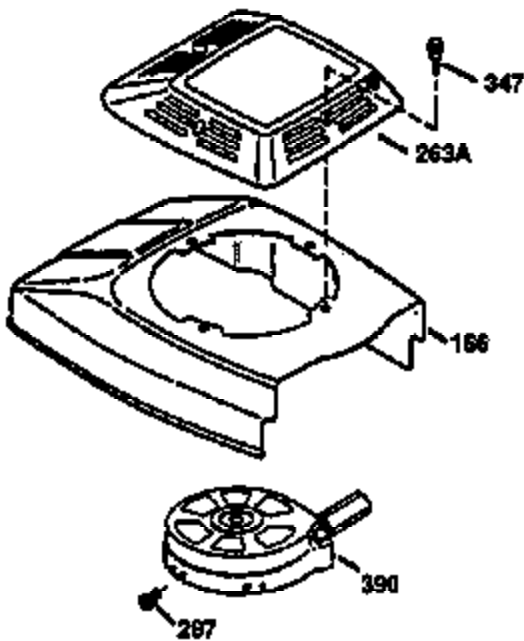

ILLUSTRATION SHOWS TYPICAL PARTS ONLY, ORDER BY PART NUMBER. PARTS NOT LISTED ARE SUPPLIED BY OEM.

Ref #	Part Number	Qty	Description
238	650932	2	Screw, 10-32 x 49/64
239	34338	1	* Air Cleaner Gasket
245	35066	1	Air Cleaner Filter
250	35065	1	Air Cleaner Cover
260	36420A	1	Blower Housing
287	650926	2	Screw, 8-32 x 21/64"
298	28763	3	Screw, 10-32 x 35/64"
300	34369B	1	Fuel Tank (Incl. 292 & 301)
301	35355	1	Fuel Cap
390	590688	1	Rewind Starter (NOTE: This engine could have been built with 590686 starter. Refer to the design of the air intake louvers for part identification. Individual starter parts do not interchange.)