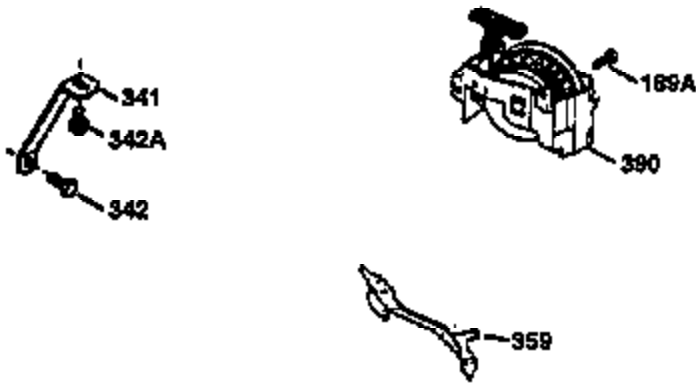

ILLUSTRATION SHOWS TYPICAL PARTS ONLY, ORDER BY PART NUMBER. PARTS NOT LISTED ARE SUPPLIED BY OEM.

Ref #	Part Number	Qty	Description
238	650932	2	Screw, 10-32 x 49/64
239	34338	1	* Air Cleaner Gasket
245	35066	1	Air Cleaner Filter
250	35065	1	Air Cleaner Cover
260	36420A	1	Blower Housing
287	650926	2	Screw, 8-32 x 21/64"
298	28763	3	Screw, 10-32 x 35/64"
300	34369B	1	Fuel Tank (Incl. 292 & 301)
301	35355	1	Fuel Cap
390	590688	1	Rewind Starter (NOTE: This engine could have been built with 590686 starter. Refer to the design of the air intake louvers for part identification. Individual starter parts do not interchange.)