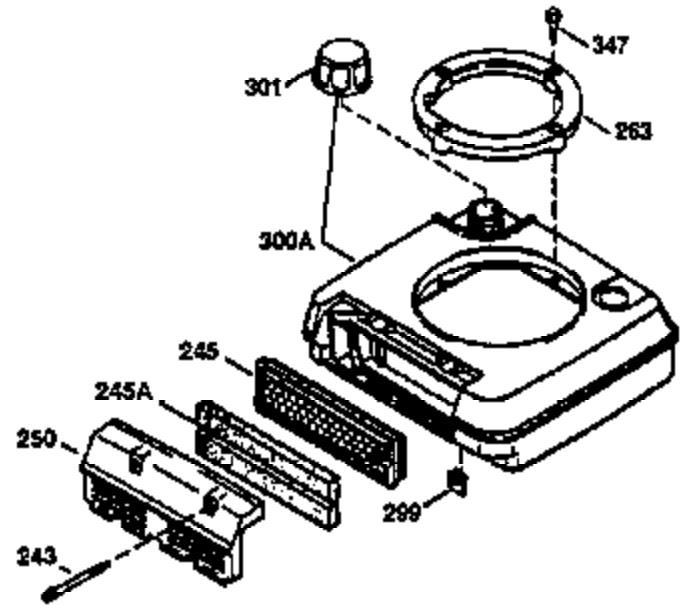

ILLUSTRATION SHOWS TYPICAL PARTS ONLY, ORDER BY PART NUMBER. PARTS NOT LISTED ARE SUPPLIED BY OEM.

Ref #	Part Number	Qty	Description
238	650932	2	Screw, 10-32 x 49/64
239	34338	1	* Air Cleaner Gasket
245	35066	1	Air Cleaner Filter
250	35065	1	Air Cleaner Cover
260	36420A	1	Blower Housing
287	650926	2	Screw, 8-32 x 21/64"
298	28763	3	Screw, 10-32 x 35/64"
300	34369B	1	Fuel Tank (Incl. 292 & 301)
301	35355	1	Fuel Cap
390	590688	1	Rewind Starter (NOTE: This engine could have been built with 590686 starter. Refer to the design of the air intake louvers for part identification. Individual starter parts do not interchange.)