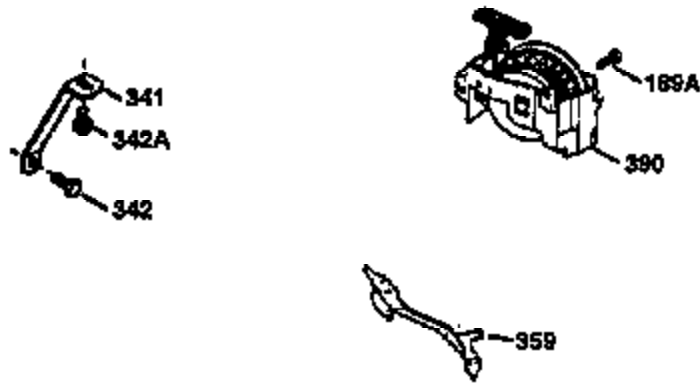

ILLUSTRATION SHOWS TYPICAL PARTS ONLY, ORDER BY PART NUMBER. PARTS NOT LISTED ARE SUPPLIED BY OEM.

Ref #	Part Number	Qty	Description
239	34338	1	* Air Cleaner Gasket
243	650932	2	Screw, 10-32 x 49/64"
245	35066	1	Air Cleaner Filter
250	35065	1	Air Cleaner Cover
260	35393	1	Blower Housing
287	650884	2	Screw, 8-32 x 1/2"
298	28763	3	Screw, 10-32 x 35/64"
300	34369A	1	Fuel Tank (Incl. 292 & 301)
301	35355	1	Fuel Cap
370	34442A	1	Instruction Decal
390	590635	1	Rewind Starter