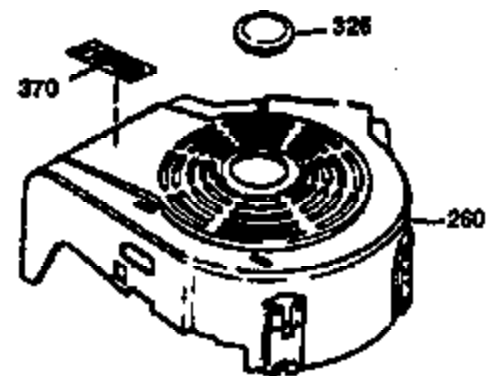

ILLUSTRATION SHOWS TYPICAL PARTS ONLY, ORDER BY PART NUMBER. PARTS NOT LISTED ARE SUPPLIED BY OEM.

Ref #	Part Number	Qty	Description
239	34338	1	* Air Cleaner Gasket
243	650932	2	Screw, 10-32 x 49/64"
245	35066	1	Air Cleaner Filter
250	35065	1	Air Cleaner Cover
260	35393	1	Blower Housing
287	650884	2	Screw, 8-32 x 1/2"
298	28763	3	Screw, 10-32 x 35/64"
300	34369A	1	Fuel Tank (Incl. 292 & 301)
301	35355	1	Fuel Cap
370	34144	1	Primer Decal
390	590688	1	Rewind Starter