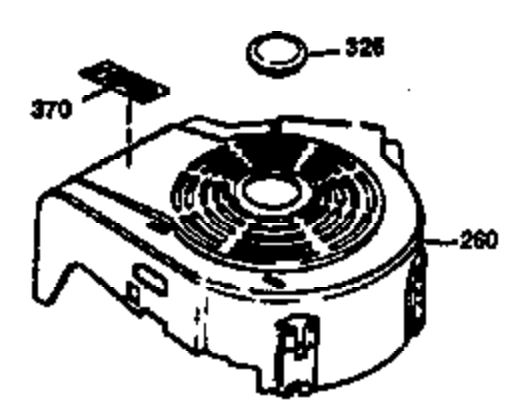

ILLUSTRATION SHOWS TYPICAL PARTS ONLY, ORDER BY PART NUMBER. PARTS NOT LISTED ARE SUPPLIED BY OEM.

Ref #	Part Number	Qty	Description
239	34338	1	* Air Cleaner Gasket
243	650932	2	Screw, 10-32 x 49/64"
245	35066	1	Air Cleaner Filter
250	35065	1	Air Cleaner Cover
260	35393	1	Blower Housing
287	650926	2	Screw, 8-32 x 21/64"
298	28763	3	Screw, 10-32 x 35/64"
300	34369A	1	Fuel Tank (Incl. 292 & 301)
301	35355	1	Fuel Cap
370	34442A	1	Instruction Decal
390	590688	1	Rewind Starter