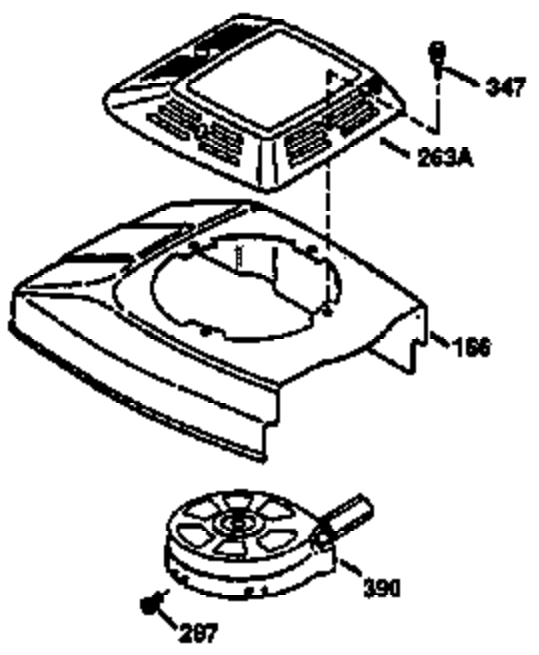

ILLUSTRATION SHOWS TYPICAL PARTS ONLY, ORDER BY PART NUMBER. PARTS NOT LISTED ARE SUPPLIED BY OEM.

Ref #	Part Number	Qty	Description
238	650932	2	Screw, 10-32 x 49/64"
239	34338	1	* Air Cleaner Gasket
245	35066	1	Air Cleaner Filter
250	35065	1	Air Cleaner Cover
260	36420A	1	Blower Housing
287	650926	2	Screw, 8-32 x 21/64"
298	28763	1	Screw, 10-32 x 35/64"
300	34369B	1	Fuel Tank (Incl. 292 & 301)
301	35355	1	Fuel Cap
370	35167	1	Instruction Decal
390	590688	1	Rewind Starter