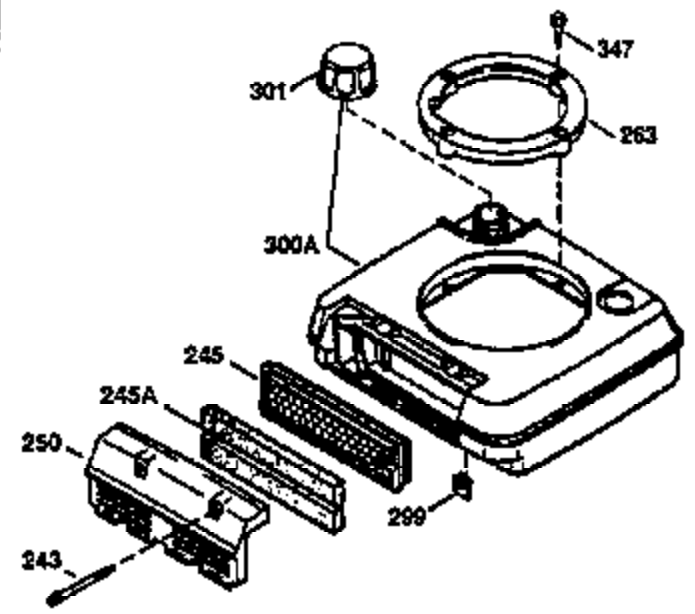

ILLUSTRATION SHOWS TYPICAL PARTS ONLY, ORDER BY PART NUMBER. PARTS NOT LISTED ARE SUPPLIED BY OEM.

Ref #	Part Number	Qty	Description
238	650932	2	Screw, 10-32 x 49/64"
239	34338	1	* Air Cleaner Gasket
245	35066	1	Air Cleaner Filter
250	35065	1	Air Cleaner Cover
260	36420A	1	Blower Housing
287	650926	2	Screw, 8-32 x 21/64"
298	28763	1	Screw, 10-32 x 35/64"
300	34369B	1	Fuel Tank (Incl. 292 & 301)
301	35355	1	Fuel Cap
370	35167	1	Instruction Decal
390	590688	1	Rewind Starter