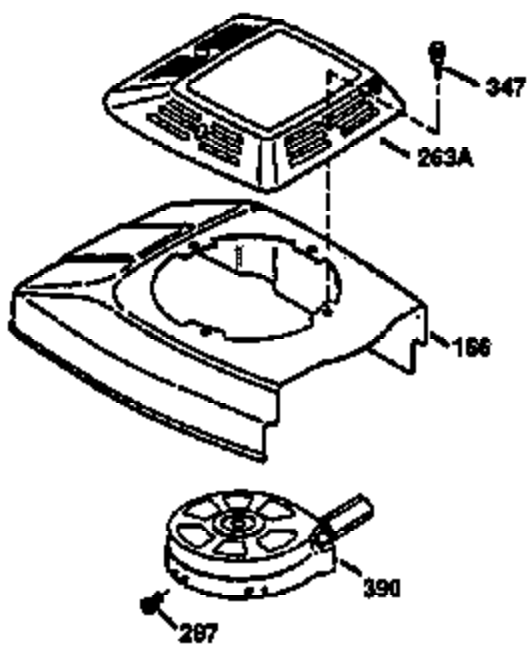

ILLUSTRATION SHOWS TYPICAL PARTS ONLY, ORDER BY PART NUMBER. PARTS NOT LISTED ARE SUPPLIED BY OEM.

Ref #	Part Number	Qty	Description
239	34338	1	* Air Cleaner Gasket
243	650806	2	Screw, 10-32 x 5/8"
245	34340	1	Air Cleaner Filter
250	34341B	1	Air Cleaner Cover
260	35491	1	Blower Housing
287	650926	2	Screw, 8-32 x 21/64"
300	35586	1	Fuel Tank (Incl. 292 & 301)
301	35355	1	Fuel Cap
370	36260	1	Primer Decal
390	590688	1	Rewind Starter