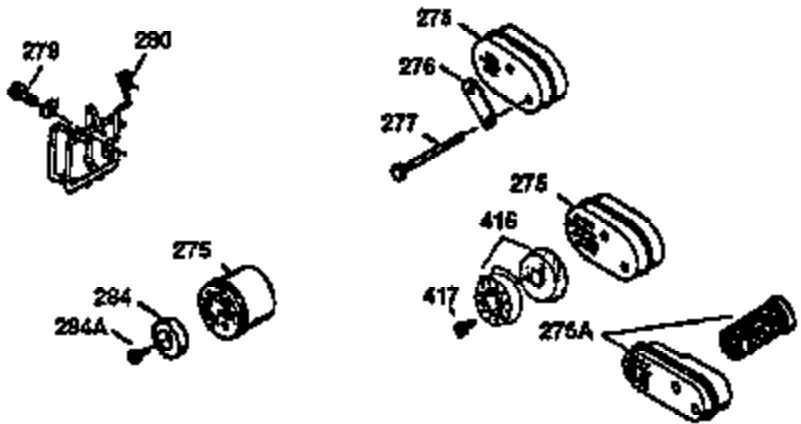

ILLUSTRATION SHOWS TYPICAL PARTS ONLY. ORDER BY PART NUMBER. PARTS NOT LISTED ARE SUPPLIED BY OEM.

Ref #	Part Number	Qty	Description
19	31386	1	Extension Spring
69	35261	1	* Mounting Flange Gasket
70	35651B	1	Mounting Flange (Incl. 72, 75 & 80)
90	611123	1	Flywheel
167	32924	1	Speed Adjusting Spring
168	650688	1	Screw, 10-32 x 1"
182	6201	2	Screw, 1/4-28 x 7/8"
185	31384A	1	Intake Pipe (Incl. 224)
186	34337	1	Governor Link
200	33152A	1	Control Bracket (Incl. 206)
201	33150	1	Over-Ride Control Bracket
209	30200	2	Screw, 10-24 x 9/16"
223	650451	2	Screw, 1/4-20 x 1"
245	34340	1	Air Cleaner Filter
250	34341B	1	Air Cleaner Cover
275	35708	1	Muffler (Incl. 277)
277	650795	2	Screw, 1/4-20 x 2-1/4"