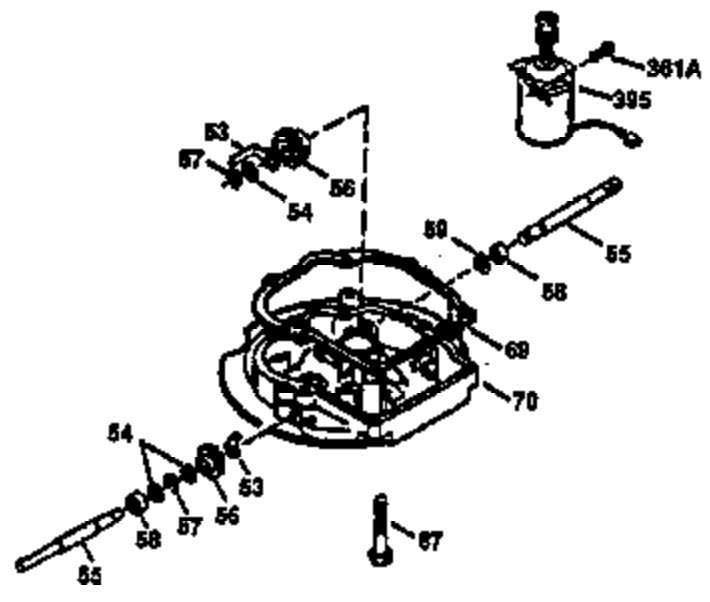

ILLUSTRATION SHOWS TYPICAL PARTS ONLY. ORDER BY PART NUMBER. PARTS NOT LISTED ARE SUPPLIED BY OEM.

Ref #	Part Number	Qty	Description
19	31386	1	Extension Spring
69	35261	1	* Mounting Flange Gasket
70	35651B	1	Mounting Flange (Incl. 72, 75 & 80)
90	611123	1	Flywheel
167	32924	1	Speed Adjusting Spring
168	650688	1	Screw, 10-32 x 1"
182	6201	2	Screw, 1/4-28 x 7/8"
185	31384A	1	Intake Pipe (Incl. 224)
186	34337	1	Governor Link
200	33152A	1	Control Bracket (Incl. 206)
201	33150	1	Over-Ride Control Bracket
209	30200	2	Screw, 10-24 x 9/16"
223	650451	2	Screw, 1/4-20 x 1"
245	34340	1	Air Cleaner Filter
250	34341B	1	Air Cleaner Cover
275	35708	1	Muffler (Incl. 277)
277	650795	2	Screw, 1/4-20 x 2-1/4"