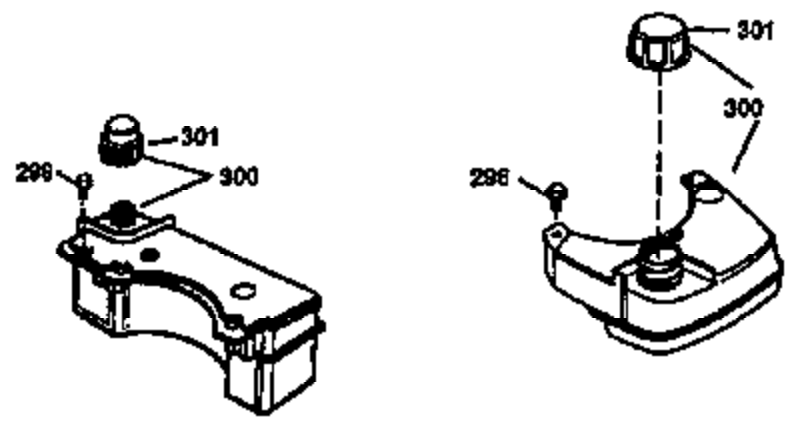

ILLUSTRATION SHOWS TYPICAL PARTS ONLY, ORDER BY PART NUMBER. PARTS NOT LISTED ARE SUPPLIED BY OEM.

Ref #	Part Number	Qty	Description
239	34338	1	* Air Cleaner Gasket
243	650806	2	Screw, 10-32 x 5/8"
245	34340	1	Air Cleaner Filter
250	34341B	1	Air Cleaner Cover
260	35757	1	Blower Housing
287	650884	2	Screw, 8-32 x 1/2"
300	32671	1	Fuel Tank (Incl. 292 & 301)
301	33032	1	Fuel Cap
341	35016	1	Fuel Tank Bracket
342	650735	1	Screw, 10-24 x 3/8"
342A	650665	1	Screw, 1/4-15 x 3/4"
370	550223	1	3.5 HP Logo Decal
390	590688	1	Rewind Starter