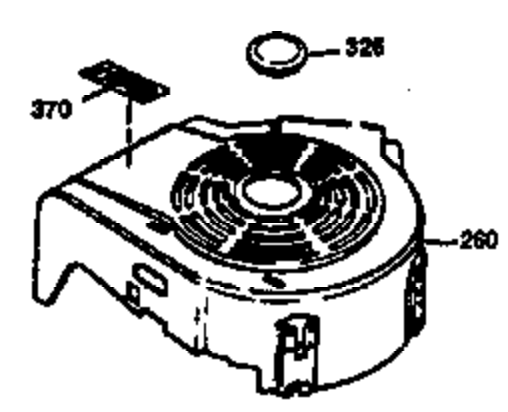

ILLUSTRATION SHOWS TYPICAL PARTS ONLY, ORDER BY PART NUMBER. PARTS NOT LISTED ARE SUPPLIED BY OEM.

Ref #	Part Number	Qty	Description
239	34338	1	* Air Cleaner Gasket
243	650806	2	Screw, 10-32 x 5/8"
245	34340	1	Air Cleaner Filter
250	34341B	1	Air Cleaner Cover
260	35757	1	Blower Housing
287	650884	2	Screw, 8-32 x 1/2"
300	32671	1	Fuel Tank (Incl. 292 & 301)
301	33032	1	Fuel Cap
341	35016	1	Fuel Tank Bracket
342	650735	1	Screw, 10-24 x 3/8"
342A	650665	1	Screw, 1/4-15 x 3/4"
370	550223	1	3.5 HP Logo Decal
390	590688	1	Rewind Starter