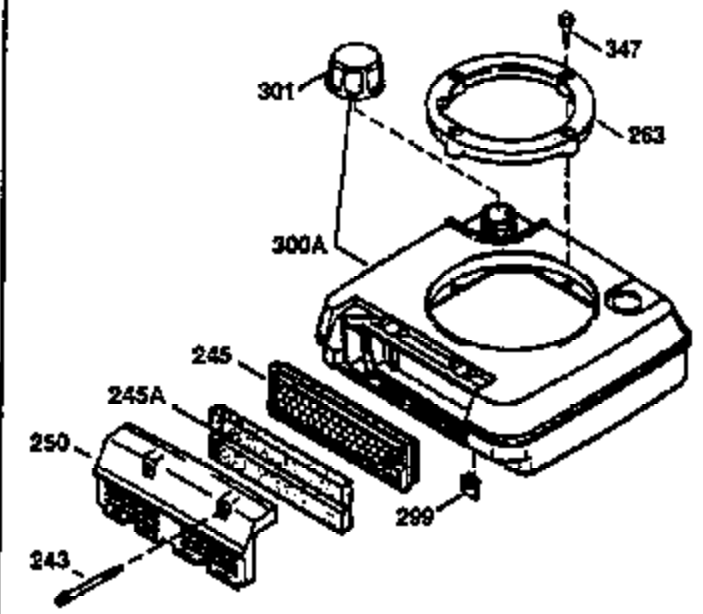

ILLUSTRATION SHOWS TYPICAL PARTS ONLY, ORDER BY PART NUMBER. PARTS NOT LISTED ARE SUPPLIED BY OEM.

Ref #	Part Number	Qty	Description
239	34338	1	* Air Cleaner Gasket
243	650806	2	Screw, 10-32 x 5/8"
245	34340	1	Air Cleaner Filter
250	34341B	1	Air Cleaner Cover
260	35757	1	Blower Housing
287	650884	2	Screw, 8-32 x 1/2"
300	32671	1	Fuel Tank (Incl. 292 & 301)
301	33032	1	Fuel Cap
341	35016	1	Fuel Tank Bracket
342	650735	1	Screw, 10-24 x 3/8"
342A	650665	1	Screw, 1/4-15 x 3/4"
370	550223	1	3.5 HP Logo Decal
390	590688	1	Rewind Starter