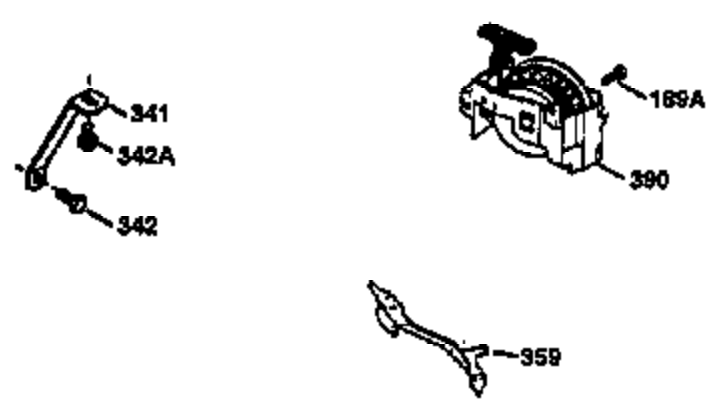

ILLUSTRATION SHOWS TYPICAL PARTS ONLY, ORDER BY PART NUMBER. PARTS NOT LISTED ARE SUPPLIED BY OEM.

Ref #	Part Number	Qty	Description
239	34338	1	* Air Cleaner Gasket
243	650806	2	Screw, 10-32 x 5/8"
245	34340	1	Air Cleaner Filter
250	34341B	1	Air Cleaner Cover
260	35757	1	Blower Housing
287	650884	2	Screw, 8-32 x 1/2"
300	32671	1	Fuel Tank (Incl. 292 & 301)
301	33032	1	Fuel Cap
341	35016	1	Fuel Tank Bracket
342	650735	1	Screw, 10-24 x 3/8"
342A	650665	1	Screw, 1/4-15 x 3/4"
370	550223	1	3.5 HP Logo Decal
390	590688	1	Rewind Starter