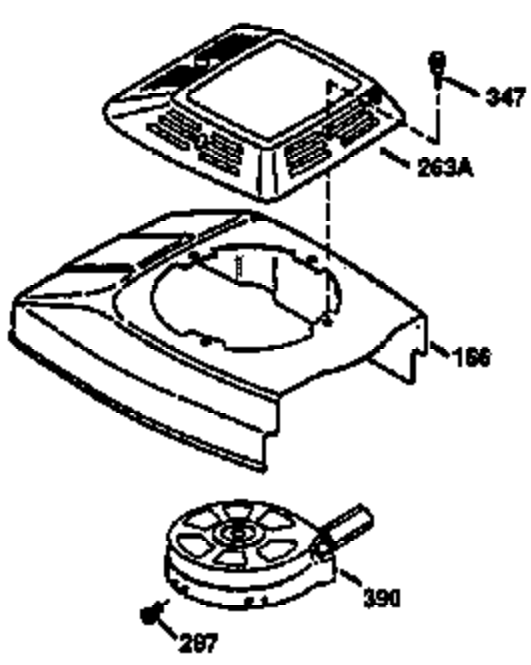

ILLUSTRATION SHOWS TYPICAL PARTS ONLY, ORDER BY PART NUMBER. PARTS NOT LISTED ARE SUPPLIED BY OEM.

Ref #	Part Number	Qty	Description
239	34338	1	* Air Cleaner Gasket
243	650806	2	Screw, 10-32 x 5/8"
245	34340	1	Air Cleaner Filter
250	34341B	1	Air Cleaner Cover
260	35757	1	Blower Housing
287	650884	2	Screw, 8-32 x 1/2"
300	32671	1	Fuel Tank (Incl. 292 & 301)
301	33032	1	Fuel Cap
341	35016	1	Fuel Tank Bracket
342	650735	1	Screw, 10-24 x 3/8"
342A	650665	1	Screw, 1/4-15 x 3/4"
370	550223	1	3.5 HP Logo Decal
390	590688	1	Rewind Starter