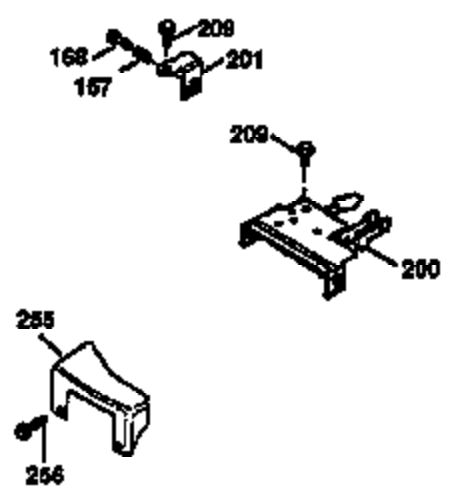

ILLUSTRATION SHOWS TYPICAL PARTS ONLY. ORDER BY PART NUMBER. PARTS NOT LISTED ARE SUPPLIED BY OEM.

Ref #	Part Number	Qty	Description
19	31386	1	Extension Spring
69	35261	1	* Mounting Flange Gasket
70	35651B	1	Mounting Flange (Incl. 72, 75 & 80)
90	611123	1	Flywheel
167	32924	1	Speed Adjusting Spring
168	650688	1	Screw, 10-32 x 1"
182	6201	2	Screw, 1/4-28 x 7/8"
185	31384A	1	Intake Pipe (Incl. 224)
186	34337	1	Governor Link
200	33152A	1	Control Bracket (Incl. 206)
201	33150	1	Over-Ride Control Bracket
209	30200	2	Screw, 10-24 x 9/16"
223	650451	2	Screw, 1/4-20 x 1"
245	34340	1	Air Cleaner Filter
250	34341B	1	Air Cleaner Cover
275	35708	1	Muffler (Incl. 277)
277	650795	2	Screw, 1/4-20 x 2-1/4"