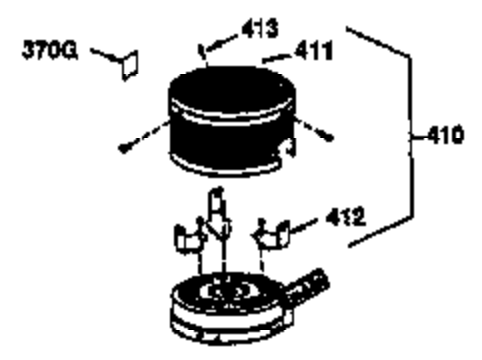

ILLUSTRATION SHOWS TYPICAL PARTS ONLY. ORDER BY PART NUMBER. PARTS NOT LISTED ARE SUPPLIED BY OEM.

Ref #	Part Number	Qty	Description
19	31386	1	Extension Spring
69	35261	1	* Mounting Flange Gasket
70	35651B	1	Mounting Flange (Incl. 72, 75 & 80)
90	611123	1	Flywheel
167	32924	1	Speed Adjusting Spring
168	650688	1	Screw, 10-32 x 1"
182	6201	2	Screw, 1/4-28 x 7/8"
185	31384A	1	Intake Pipe (Incl. 224)
186	34337	1	Governor Link
200	33152A	1	Control Bracket (Incl. 206)
201	33150	1	Over-Ride Control Bracket
209	30200	2	Screw, 10-24 x 9/16"
223	650451	2	Screw, 1/4-20 x 1"
245	34340	1	Air Cleaner Filter
250	34341B	1	Air Cleaner Cover
275	35708	1	Muffler (Incl. 277)
277	650795	2	Screw, 1/4-20 x 2-1/4"