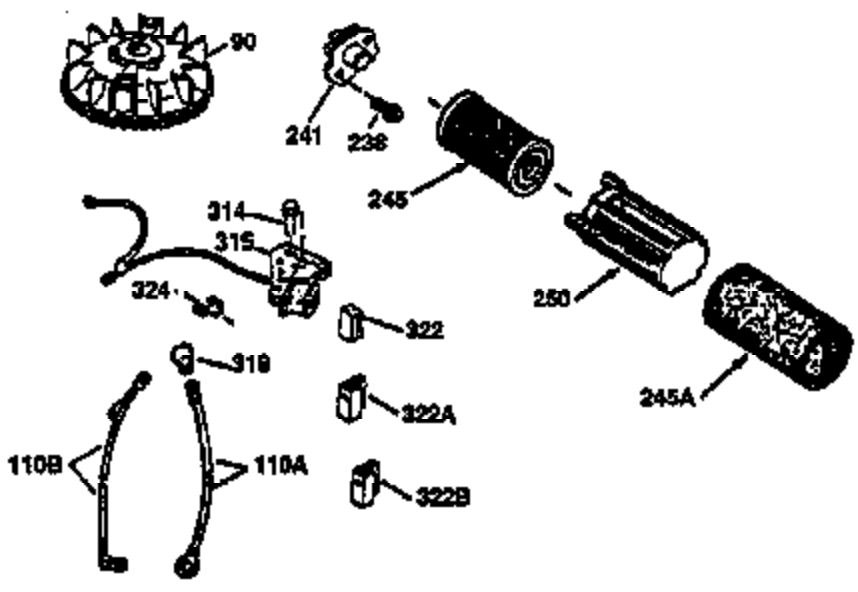

ILLUSTRATION SHOWS TYPICAL PARTS ONLY. ORDER BY PART NUMBER. PARTS NOT LISTED ARE SUPPLIED BY OEM.

Ref #	Part Number	Qty	Description
19	31386	1	Extension Spring
69	35261	1	* Mounting Flange Gasket
70	35651B	1	Mounting Flange (Incl. 72, 75 & 80)
90	611123	1	Flywheel
167	32924	1	Speed Adjusting Spring
168	650688	1	Screw, 10-32 x 1"
182	6201	2	Screw, 1/4-28 x 7/8"
185	31384A	1	Intake Pipe (Incl. 224)
186	34337	1	Governor Link
200	33152A	1	Control Bracket (Incl. 206)
201	33150	1	Over-Ride Control Bracket
209	30200	2	Screw, 10-24 x 9/16"
223	650451	2	Screw, 1/4-20 x 1"
245	34340	1	Air Cleaner Filter
250	34341B	1	Air Cleaner Cover
275	35708	1	Muffler (Incl. 277)
277	650795	2	Screw, 1/4-20 x 2-1/4"